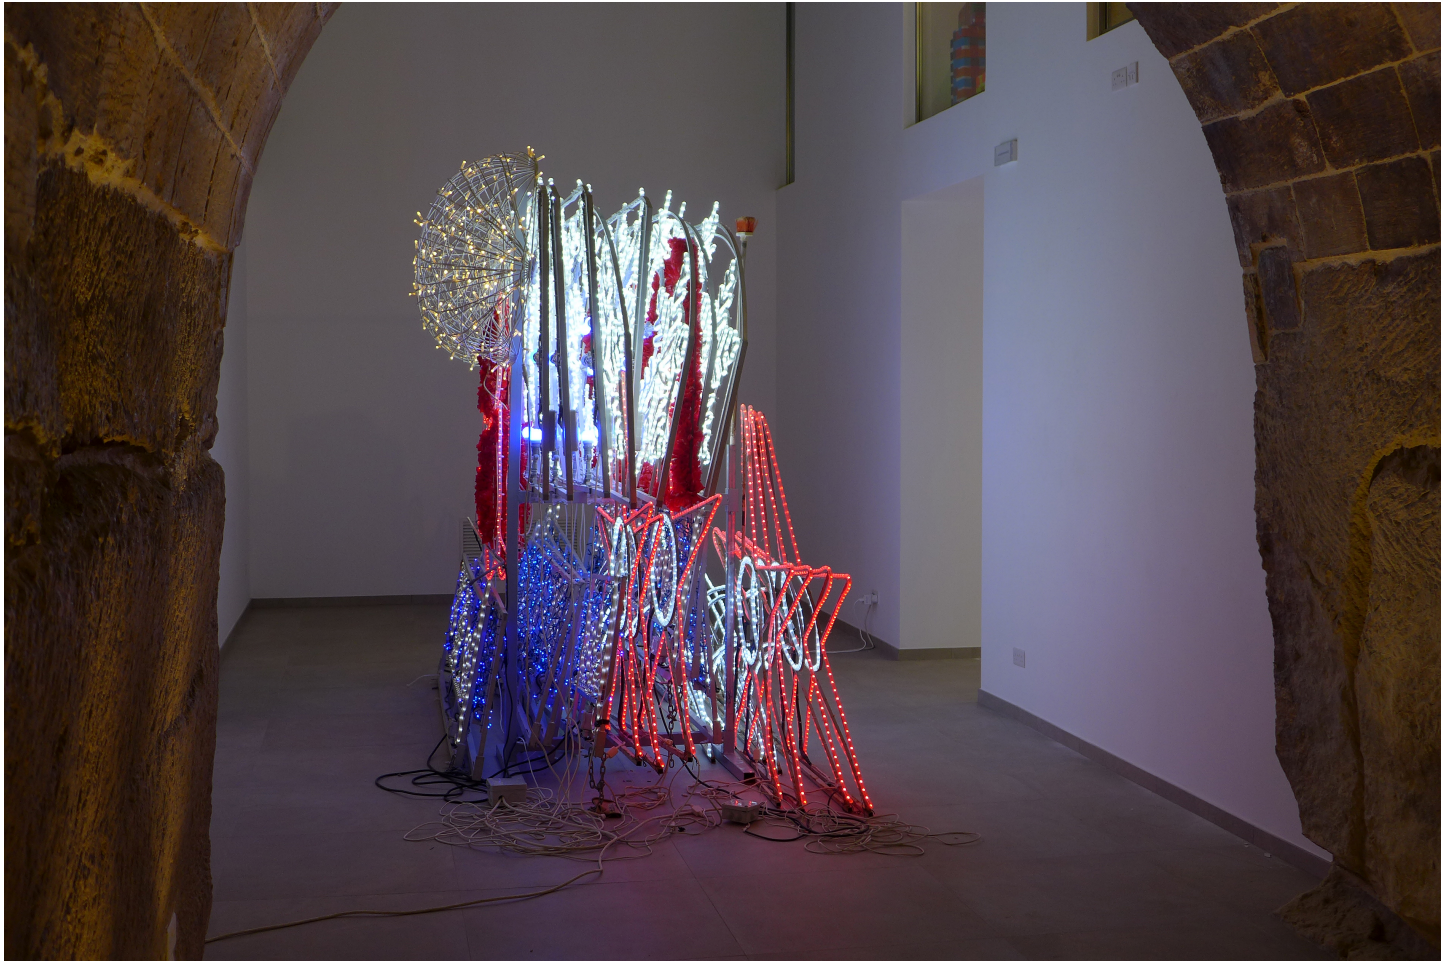

Eberhard Bosslet

Title	Heimleuchten VC
Year	2018
Materials	Aluminium, Electric light, Electric light flashing, Sound/Audio, Steel, Synthetic Material, Wood
Dimensions	270x480x160cm
Category	02. SCULPTURE
Showed at	Valletta Contemporary, Malta
Photographer	Bosslet, Eberhard
Copyright	BOSSLET at VG-Bild/Kunst, Bonn, Germany
Series	1979 - ELECTRIC LIGHT INSTALLATION
Location	Valletta Contemporary, Valletta, Malta
Solo Show	2018 Eberhard Bosslet, IMPORT/EXPORT at Valletta Contemporary, Malta, 6.7. - 3.8.2018
Group Shows	
Cities	Valletta, Malta
Producer/Supplier	CLD Caruana Light Decor, MLH 2063 Mellieħa, Gozo/Malta
Gallery	
Price Category	grade 032