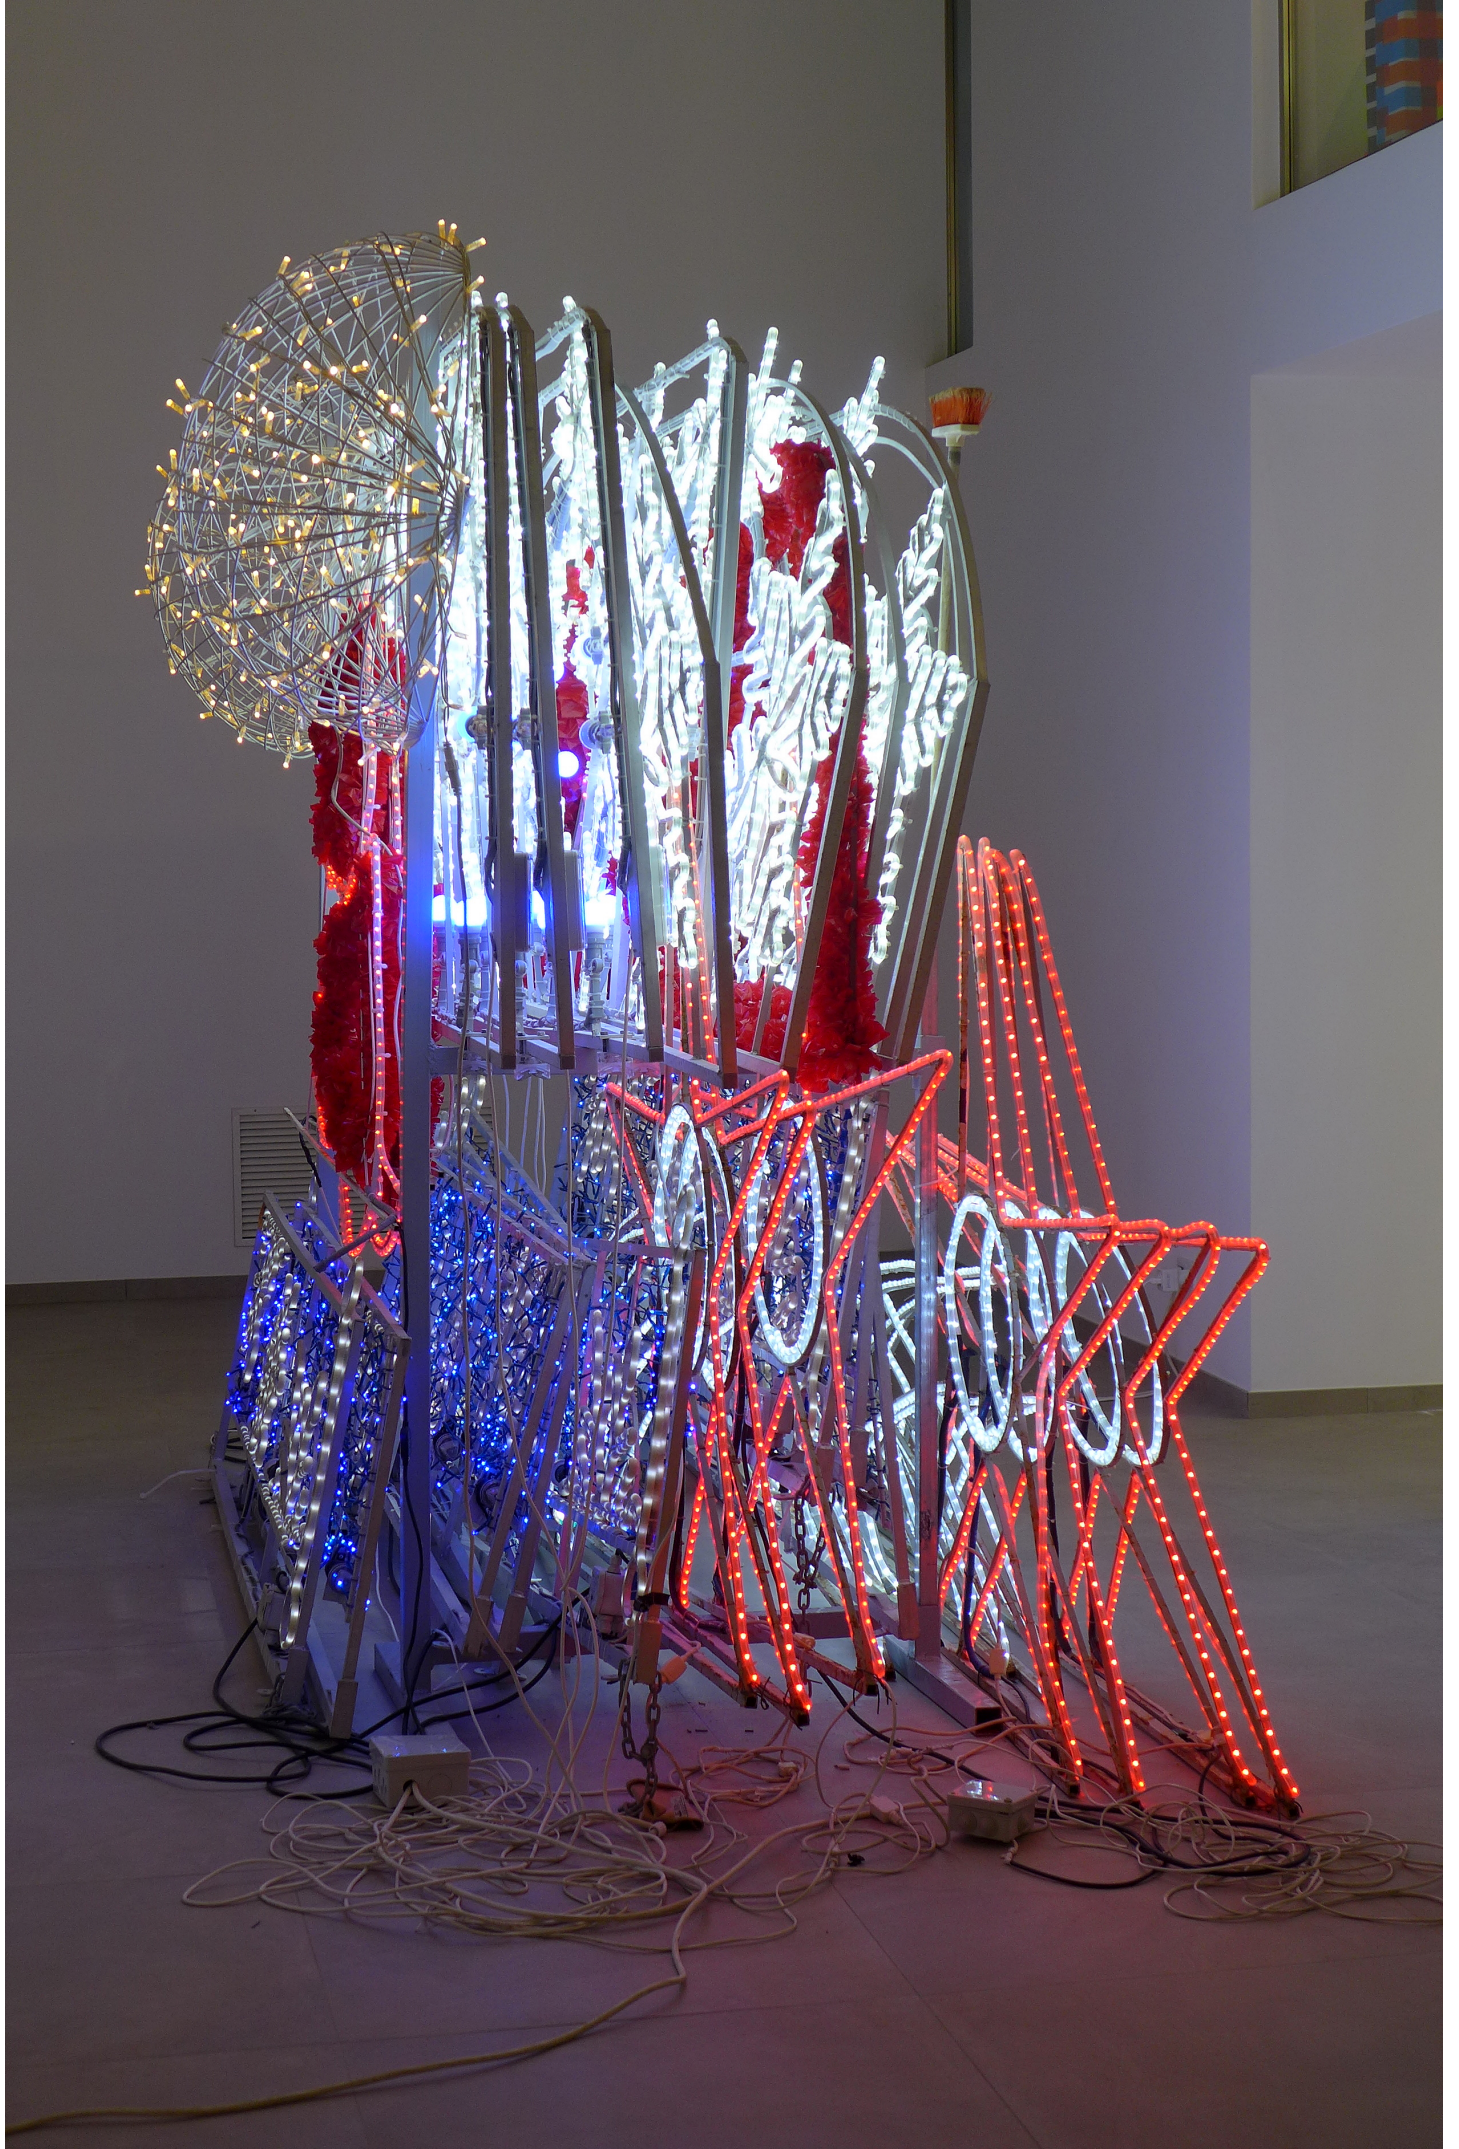

# Eberhard Bosslet

Title	Heimleuchten VC
Year	2018
Materials	Aluminium, Electric light, Electric light flashing, Sound/Audio, Steel, Synthetic Material, Wood
Dimensions	270x480x160cm
Category	02. SCULPTURE
Showed at	Valletta Contemporary, Malta
Photographer	Bosslet, Eberhard
Copyright	BOSSLET at VG-Bild/Kunst, Bonn, Germany
Series	1979 - ELECTRIC LIGHT INSTALLATION
Location	Valletta Contemporary, Valletta, Malta
Solo Show	2018 Eberhard Bosslet, IMPORT/EXPORT at Valletta Contemporary, Malta, 6.7. - 3.8.2018
Group Shows	
Cities	Valletta, Malta
Producer/Supplier	CLD Caruana Light Decor, MLH 2063 Mellieħa, Gozo/Malta
Gallery	
Price Category	grade 032