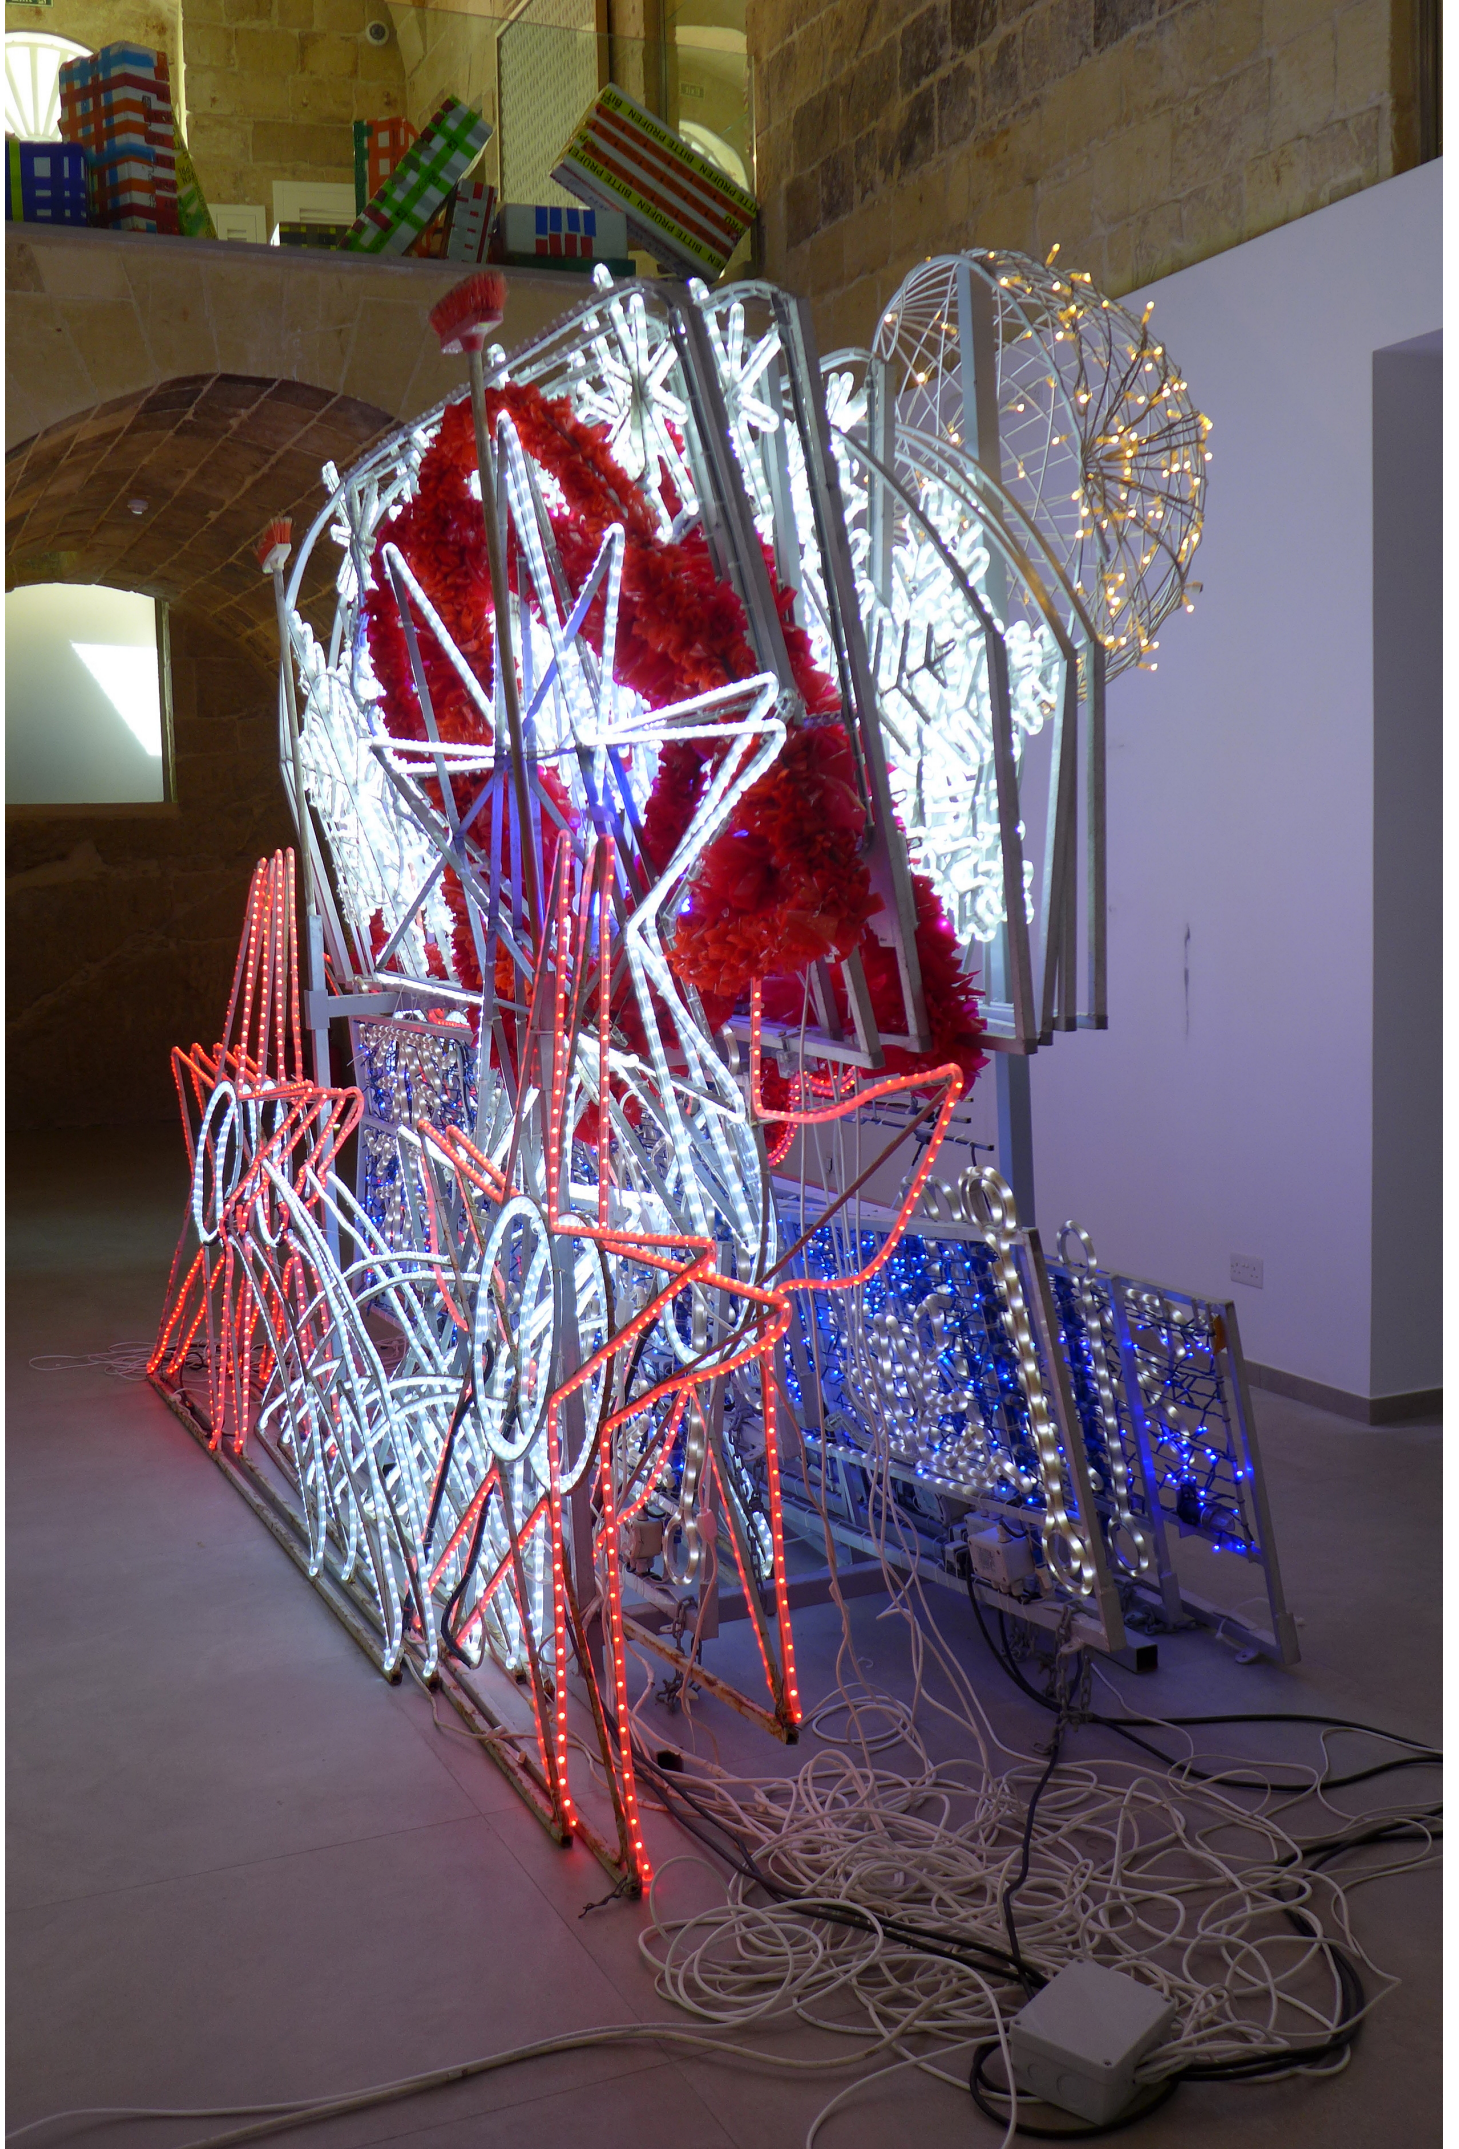

# Eberhard Bosslet

Title	Heimleuchten VC
Year	2018
Materials	Aluminium, Electric light, Electric light flashing, Sound/Audio, Steel, Synthetic Material, Wood
Dimensions	270x480x160cm
Category	02. SCULPTURE
Showed at	Valletta Contemporary, Malta
Photographer	Bosslet, Eberhard
Copyright	BOSSLET at VG-Bild/Kunst, Bonn, Germany
Series	1979 - ELECTRIC LIGHT INSTALLATION
Location	Valletta Contemporary, Valletta, Malta
Solo Show	2018 Eberhard Bosslet, IMPORT/EXPORT at Valletta Contemporary, Malta, 6.7. - 3.8.2018
Group Shows	
Cities	Valletta, Malta
Producer/Supplier	CLD Caruana Light Decor, MLH 2063 Mellieħa, Gozo/Malta
Gallery	
Price Category	grade 032