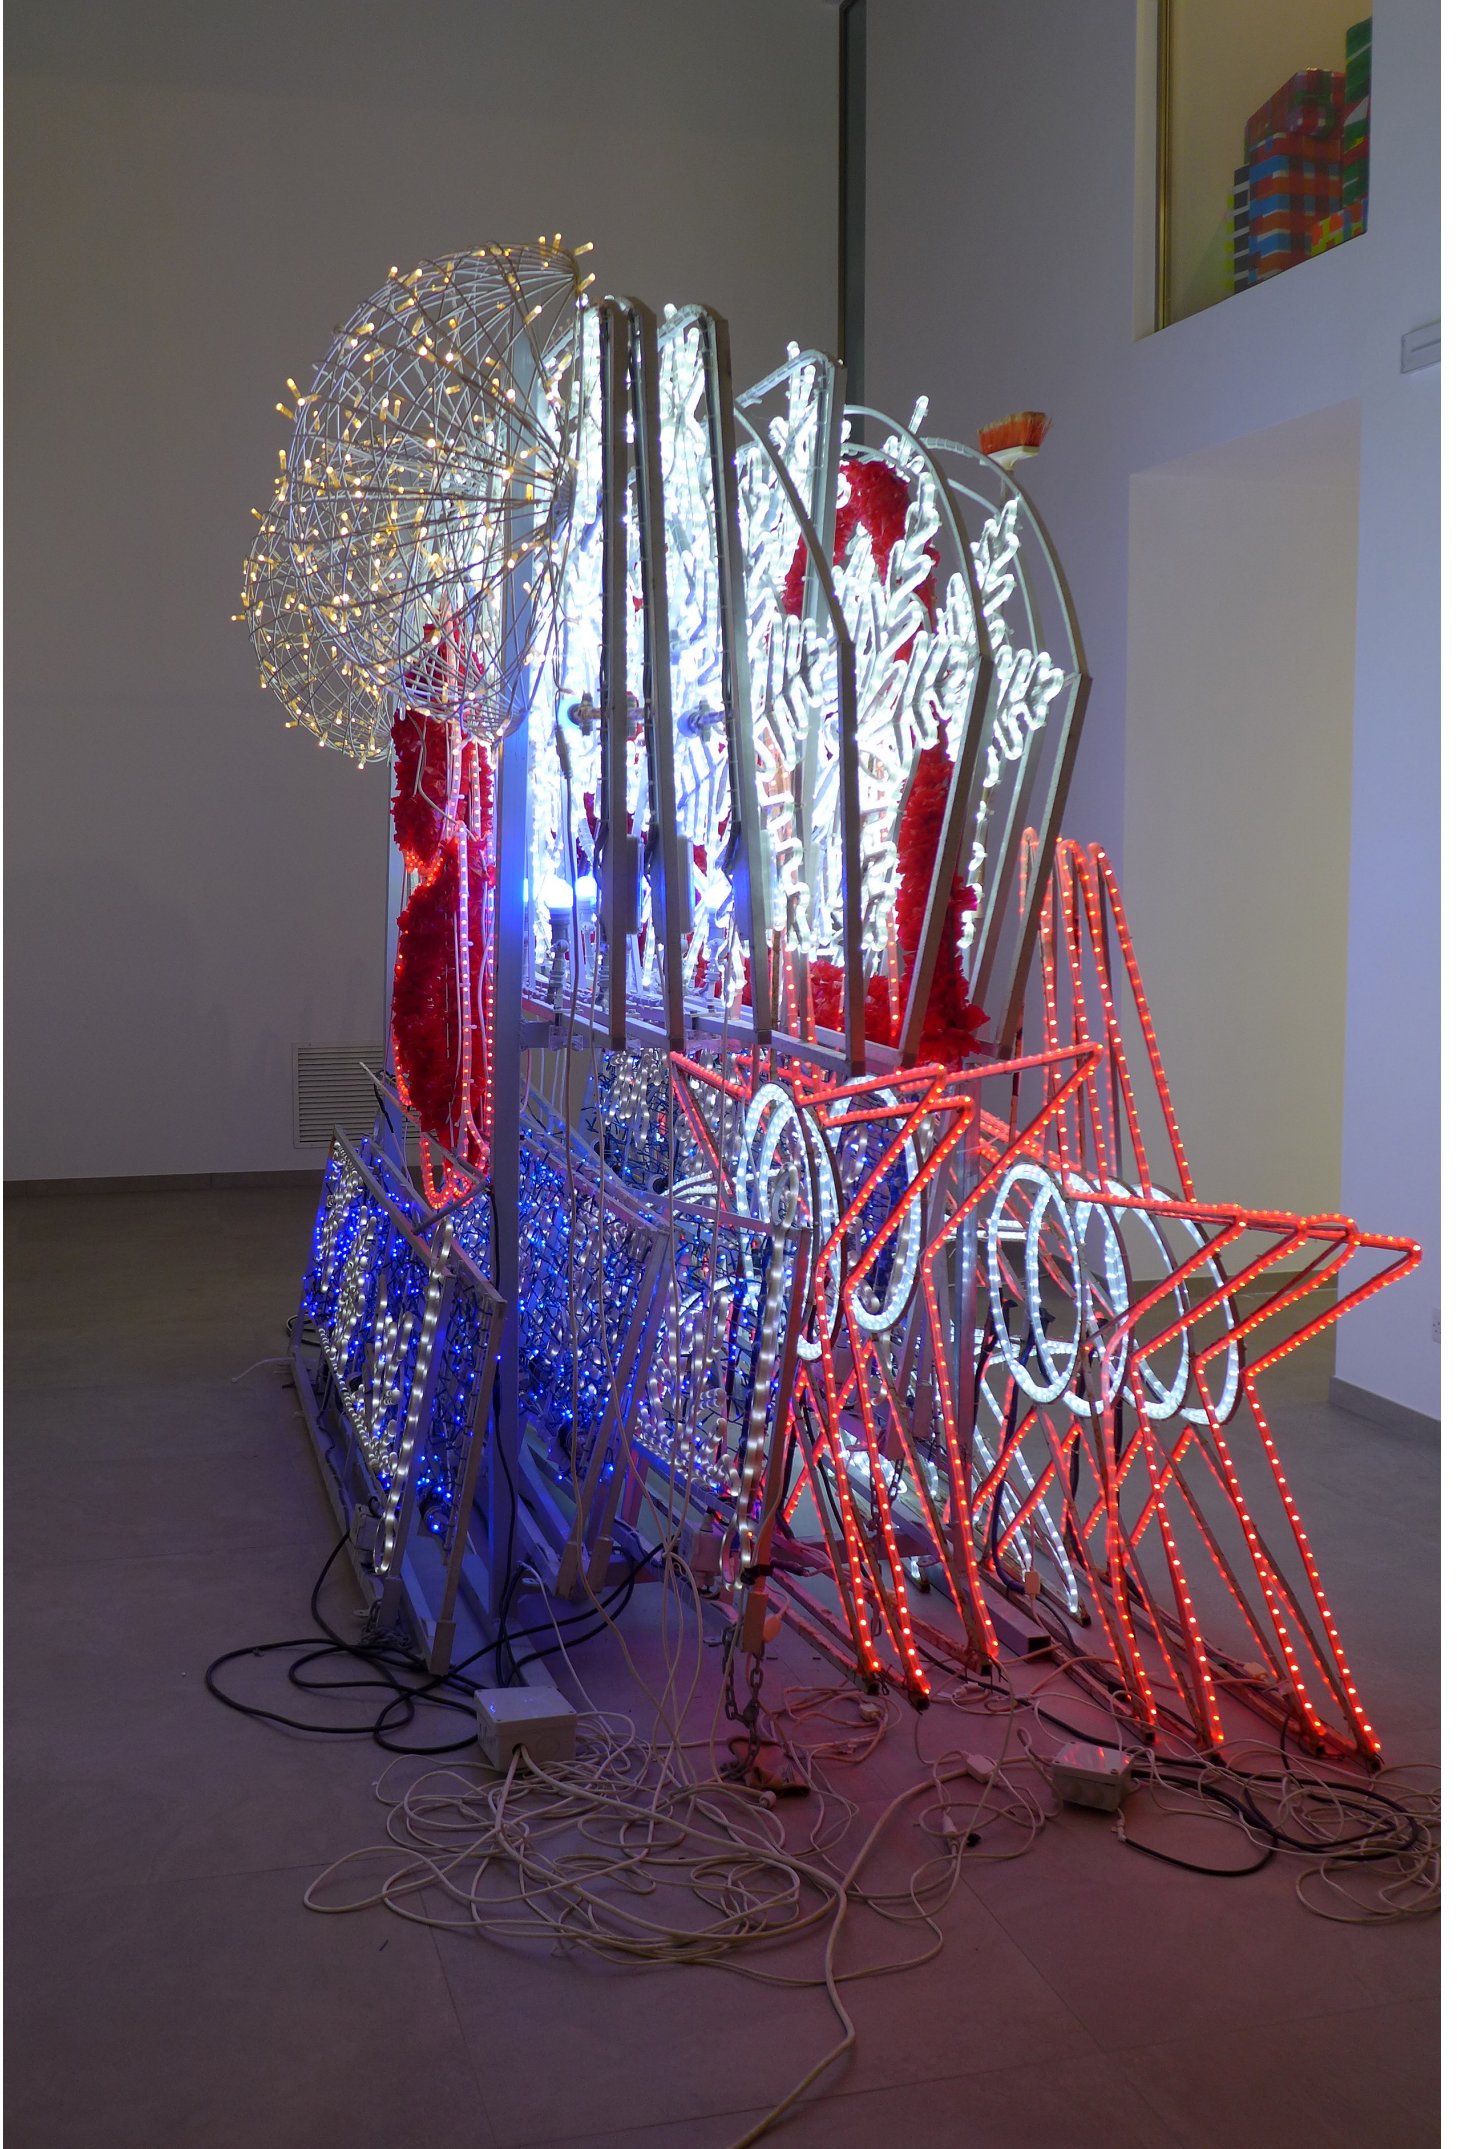

Eberhard Bosslet

Title	Heimleuchten VC
Year	2018
Materials	Aluminium, Electric light, Electric light flashing, Sound/Audio, Steel, Synthetic Material, Wood
Dimensions	270x480x160cm
Category	02. SCULPTURE
Showed at	Valletta Contemporary, Malta
Photographer	Bosslet, Eberhard
Copyright	BOSSLET at VG-Bild/Kunst, Bonn, Germany
Series	1979 - ELECTRIC LIGHT INSTALLATION
Location	Valletta Contemporary, Valletta, Malta
Solo Show	2018 Eberhard Bosslet, IMPORT/EXPORT at Valletta Contemporary, Malta, 6.7. - 3.8.2018
Group Shows	
Cities	Valletta, Malta
Producer/Supplier	CLD Caruana Light Decor, MLH 2063 Mellicha, Gozo/Malta
Gallery	
Price Category	grade 032