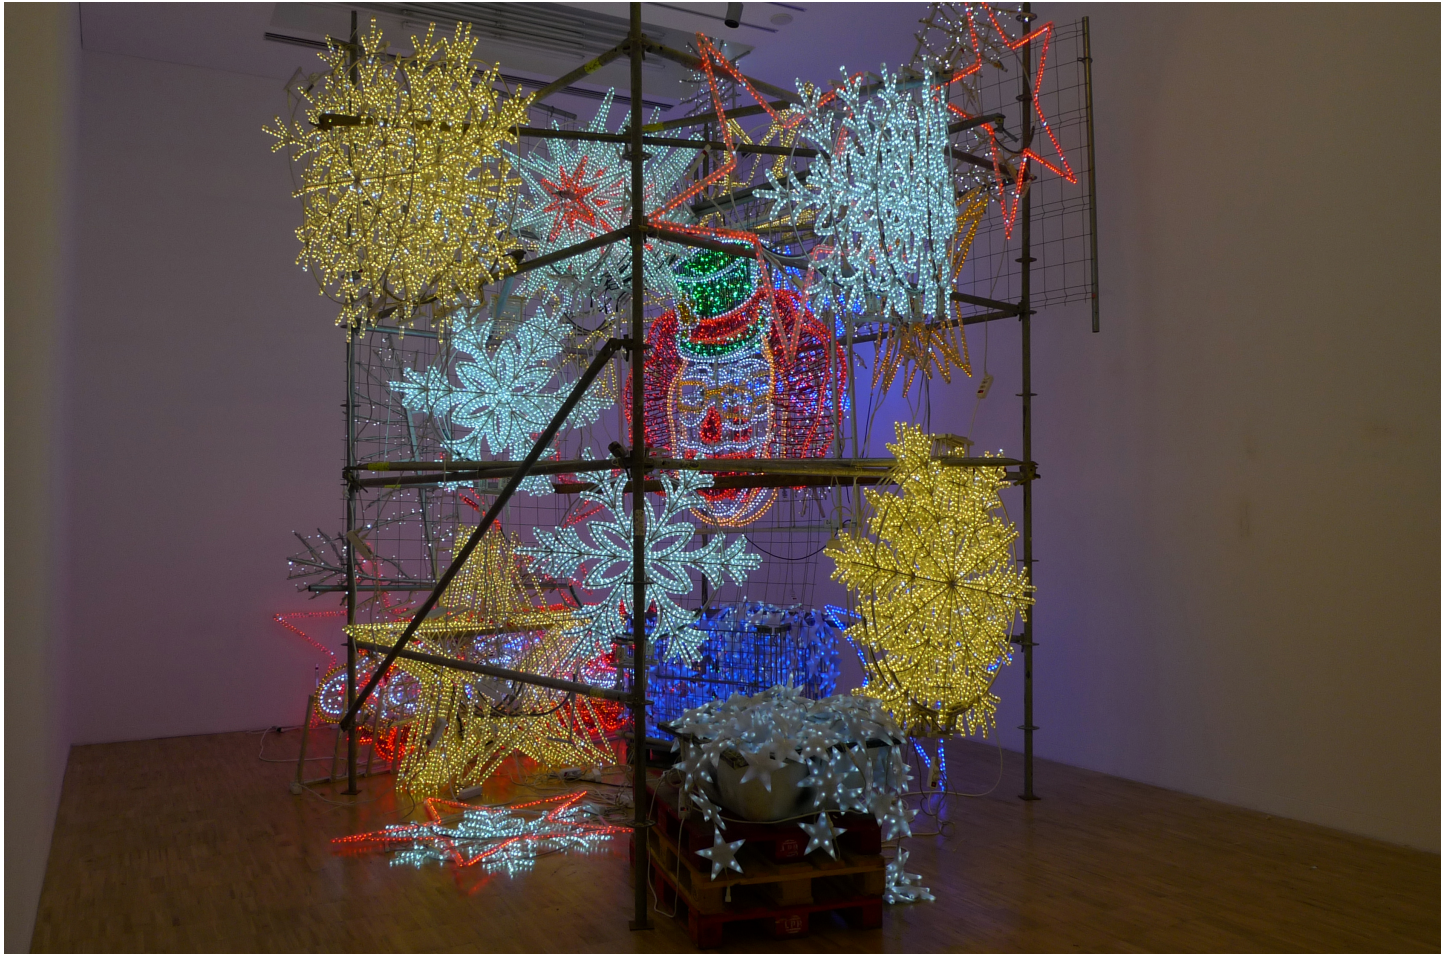

# Eberhard Bosslet

Title	Heimleuchten Santa Cruz
Year	2014
Materials	Electric light, Electric light flashing, Steel, galvanized, Synthetic Material
Dimensions	2:59 Min.
Category	02. SCULPTURE
Showed at	TEA, Tenerife Espacio de las Artes, Santa Cruz de Tenerife, Canary Islands, Spain
Photographer	Bosslet, Eberhard
Copyright	BOSSLET at VG-Bild/Kunst, Bonn, Germany
Series	1979 - ELECTRIC LIGHT INSTALLATION, 1982 - SPANISH WORKS
Location	TEA, Salas A, Tenerife Espacio de las Artes, Santa Cruz de Tenerife, Spain
Solo Show	2014 Eberhard Bosslet, Chisme-Heavy Duty, TEA, Tenerife Espacio de las Artes, Santa Cruz de Tenerife, Spain, 16.5.-12.10.2014
Group Shows	
Cities	Santa Cruz de Tenerife, Spain
Producer/Supplier	Rio Lights, Tenerife, <a href="http://www.riolights.es">www.riolights.es</a>
Gallery	
Price Category	grade 037