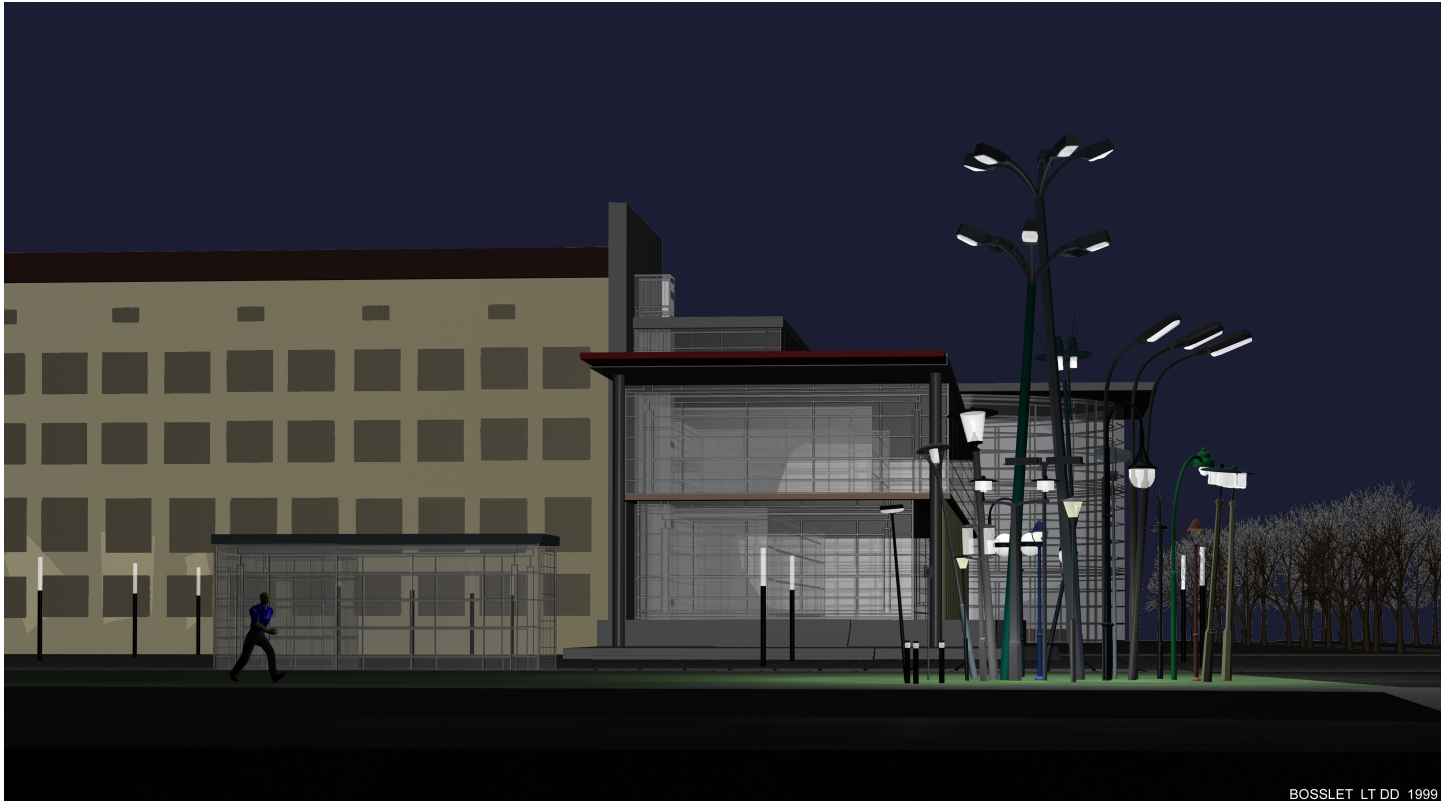

Eberhard Bosslet

Title	Heimleuchten DD
Year	1999
Materials	Electric light, Glass, Steel, coated
Dimensions	HxBxT= 14x8x8 m
Category	18. Projects, Proposals, Concepts
Showed at	
Photographer	
Copyright	BOSSLET at VG-Bild/Kunst, Bonn, Germany
Series	1979 - ELECTRIC LIGHT INSTALLATION
Location	
Solo Show	
Group Shows	
Cities	
Producer/Supplier	
Gallery	
Price Category	on request