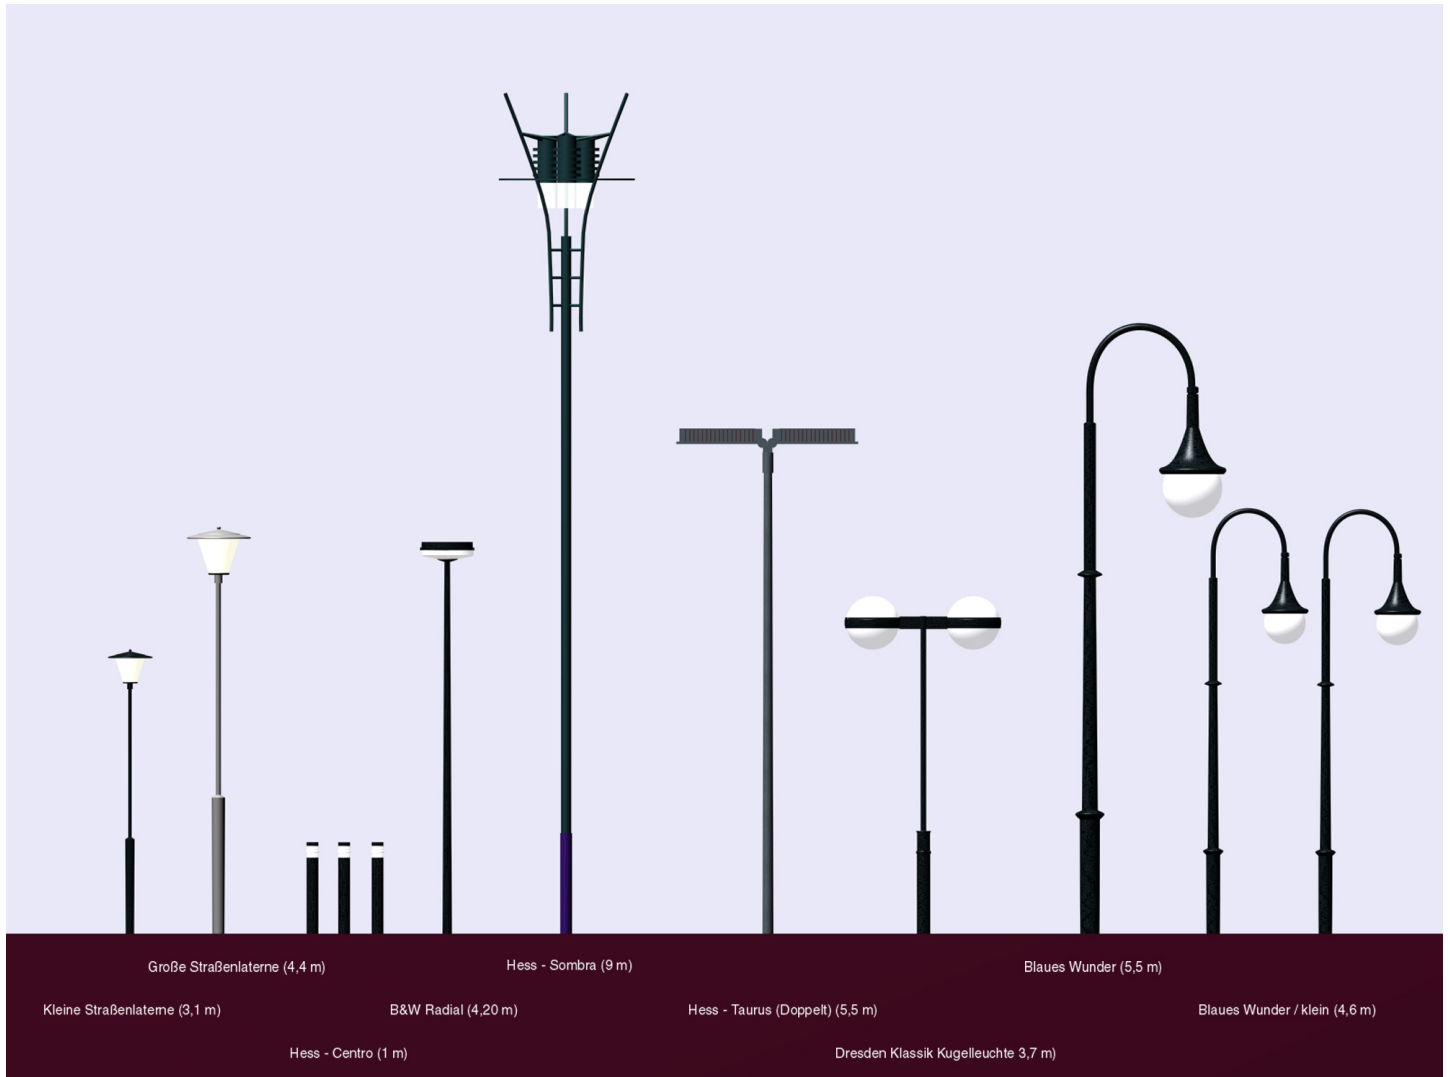

# Eberhard Bosslet

Title	Heimleuchten DD, Detail
Year	1999
Materials	Electric light, Glass, Steel, coated
Dimensions	HxBxT= 14x8x8 m
Category	18. Projects, Proposals, Concepts
Shown at	
Photographer	
Copyright	BOSSLET at VG-Bild/Kunst, Bonn, Germany
Series	1979 - ELECTRIC LIGHT INSTALLATION
Location	
Solo Show	
Group Shows	
Cities	
Producer/Supplier	
Gallery	
Price Category	on request