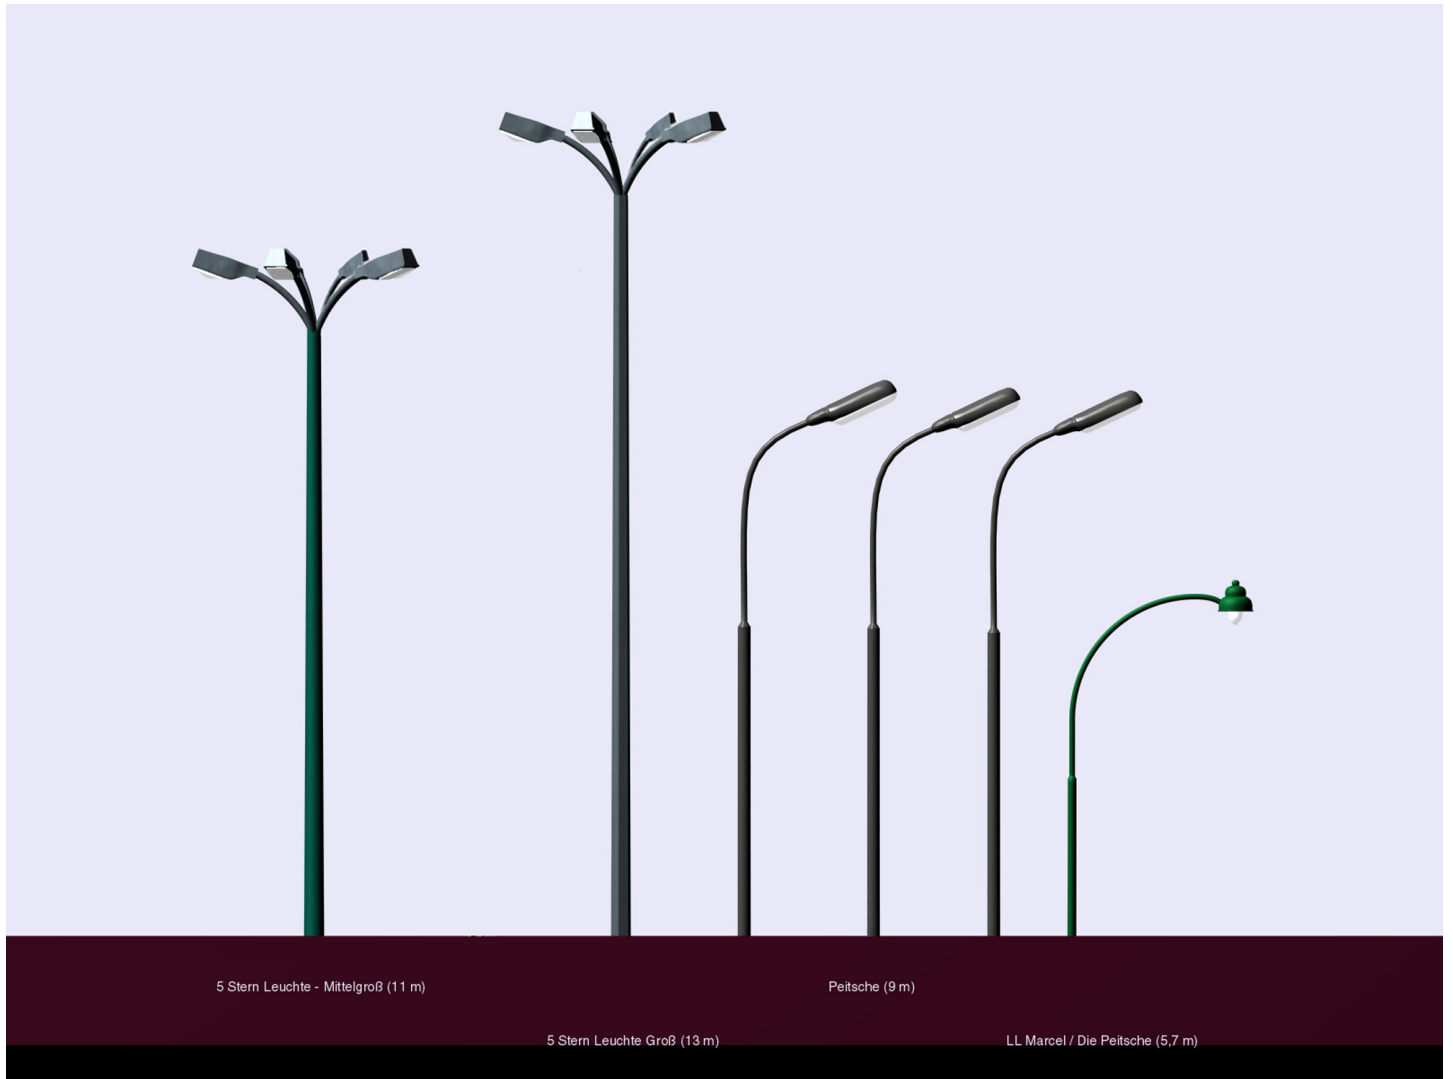

# Eberhard Bosslet

Title	Heimleuchten DD, Detail
Year	1999
Materials	Electric light, Glass, Steel, coated
Dimensions	HxBxT= 14x8x8 m
Category	18. Projects, Proposals, Concepts
Shown at	
Photographer	
Copyright	BOSSLET at VG-Bild/Kunst, Bonn, Germany
Series	1979 - ELECTRIC LIGHT INSTALLATION
Location	
Solo Show	
Group Shows	
Cities	
Producer/Supplier	
Gallery	
Price Category	on request