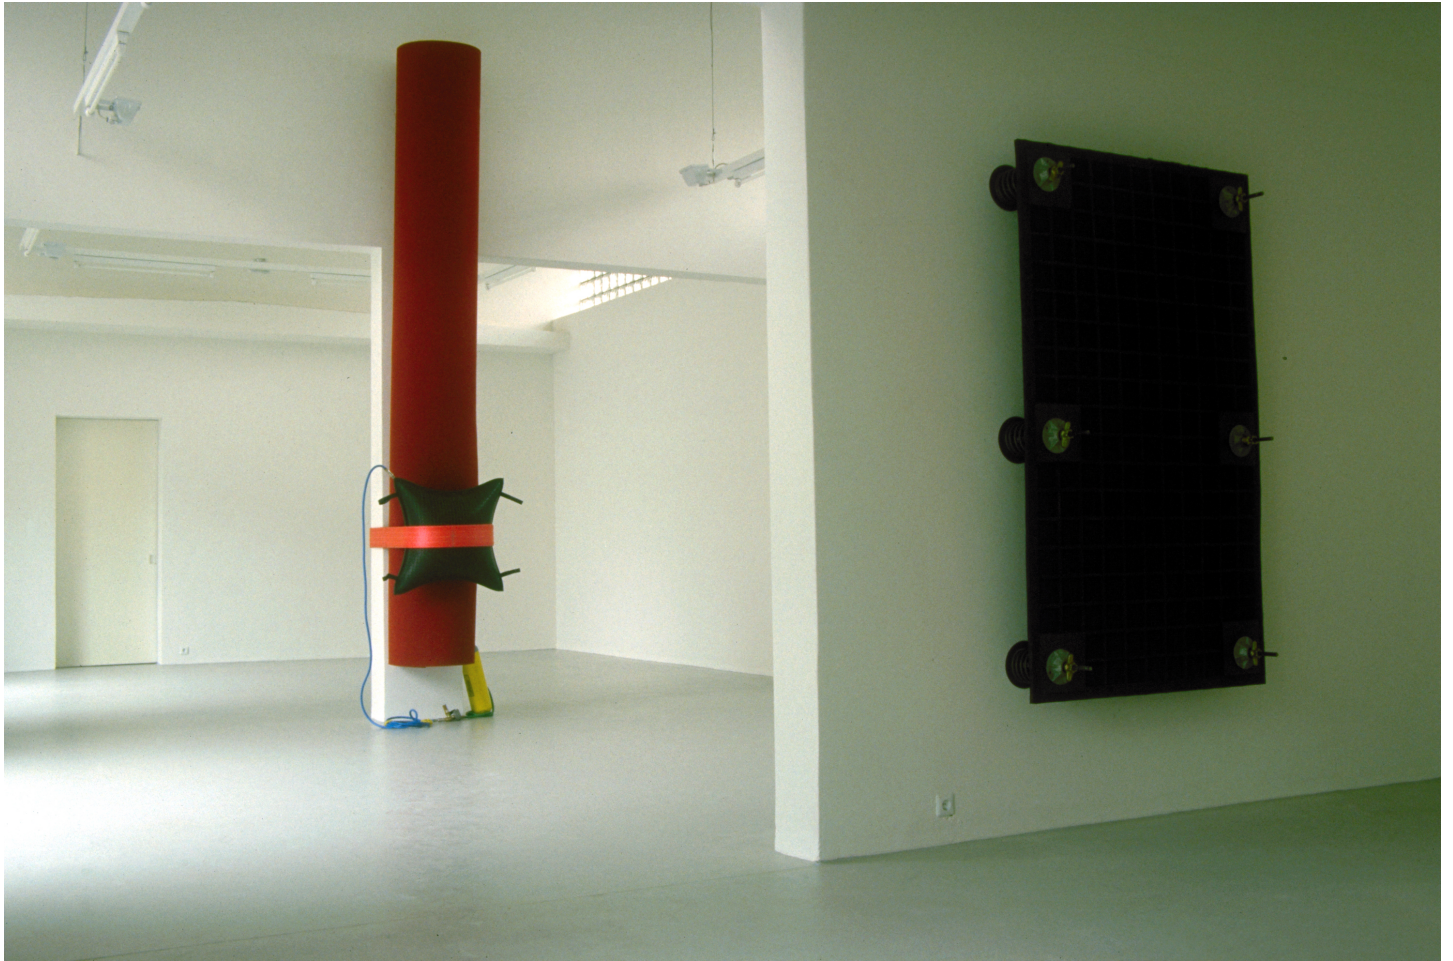

Eberhard Bosslet

Title	Grundlagen Lüdenscheid
Year	1995
Materials	Compressed Air System, Fabric/Textile, Rubber, Steel, coated
Dimensions	440x100x100 cm
Category	03. INSTALLATION, 05. INDOOR SITE SPECIFIC INTERVENTION
Showed at	Galerie Friebe, Lüdenscheid, D
Photographer	Bosslet, Eberhard
Copyright	BOSSLET at VG-Bild/Kunst, Bonn, Germany
Series	1989 - 2002 PNEUMATIC INSTALLATION
Location	Galerie Friebe, Lüdenscheid, D
Solo Show	1995 Galerie Inge Friebe, Lüdenscheid, D
Group Shows	
Cities	Lüdenscheid, Germany
Producer/Supplier	Dolezych GmbH & Co, Dortmund, D, Vetter GmbH, Vepro GmbH, Zülpich, D
Gallery	
Price Category	grade 027