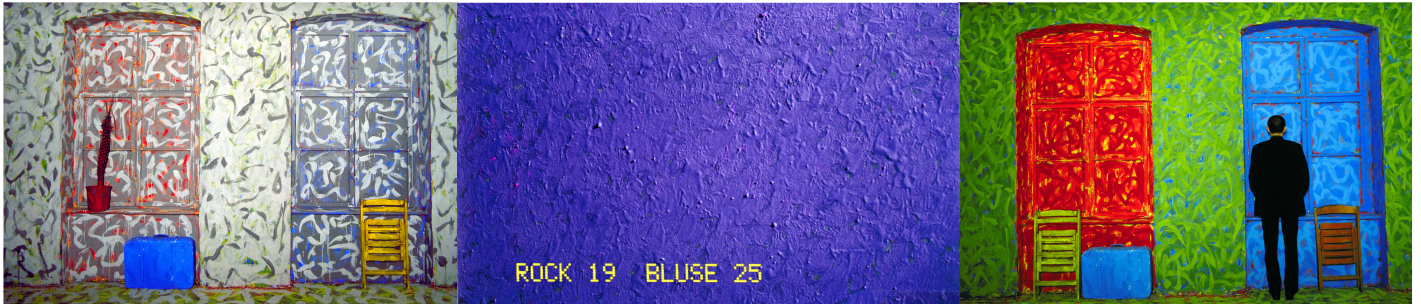

Eberhard Bosslet

Title	grau/violett/grün
Year	1983
Materials	Photography (Color) on glossy paper
Dimensions	105x423 cm
Category	11. Color Photography
Showed at	Pfalzgalerie, Kaiserslautern, D
Photographer	Bosslet, Eberhard
Copyright	BOSSLET at VG-Bild/Kunst, Bonn, Germany
Series	1982 - 1985 STAGED PHOTOGRAPHY, 1983 - 1984 STATUS QUO
Location	Studio Berlin 1979-1989, D
Solo Show	1985 Inszenierte Fotografie, Pfalzgalerie Kaiserslautern (Katalog), D, Curator Giesela Fiedler-Bender
Group Shows	
Cities	Kaiserslautern, Germany
Producer/Supplier	
Gallery	
Price Category	grade 026