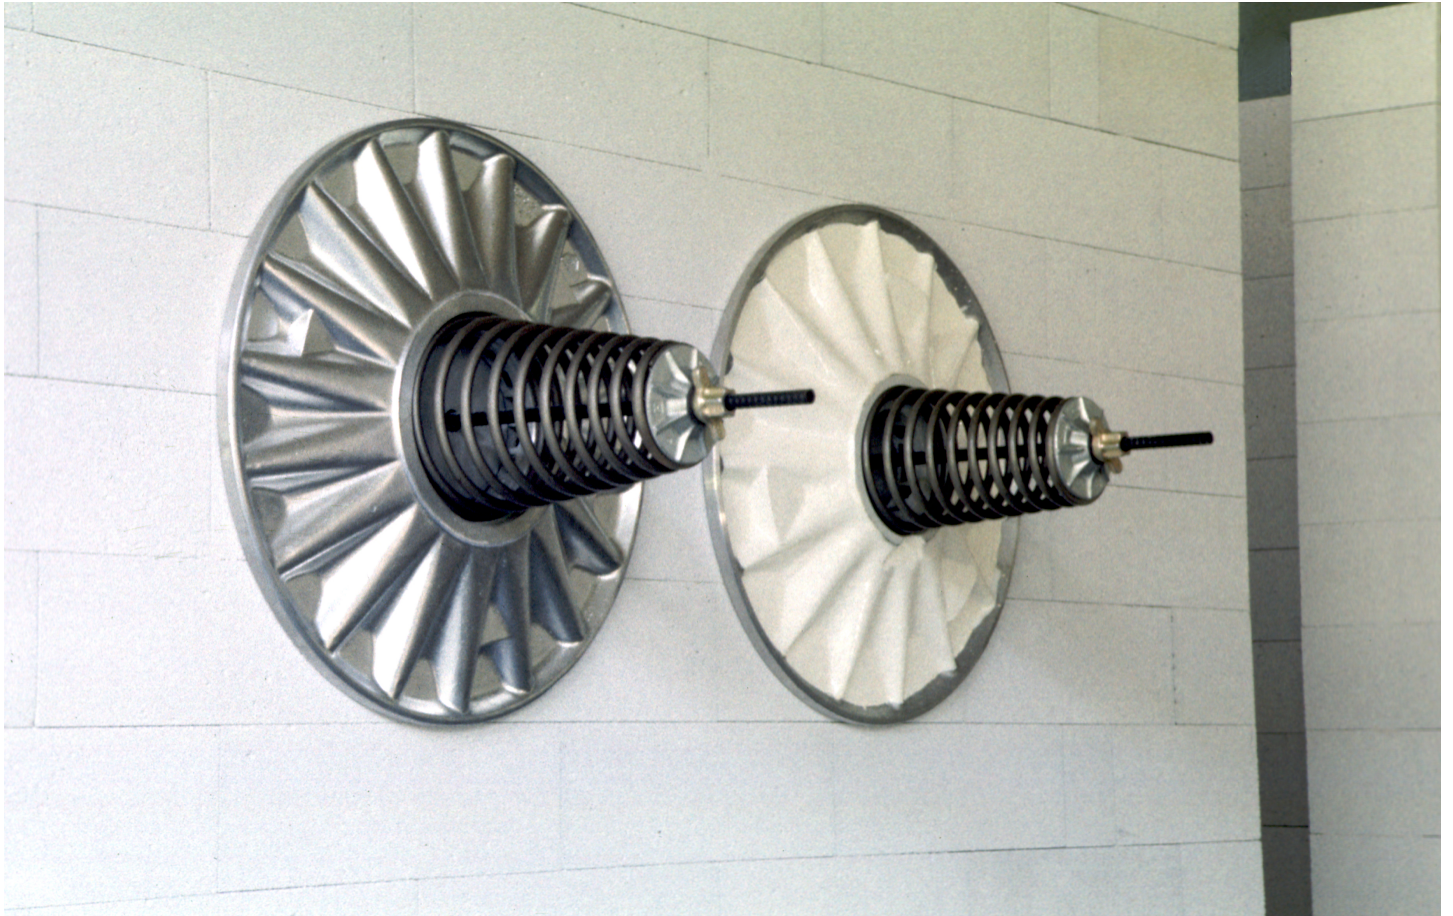

Eberhard Bosslet

Title	Gloriole GS+SW
Year	1996
Materials	Aluminium casted, Aluminium coated, Steel
Dimensions	80x80x130 cm
Category	01. PAINTING, 03. INSTALLATION, 05. INDOOR SITE SPECIFIC INTERVENTION
Showed at	Kunsthalle Mannheim, Mannheim, D
Photographer	Bosslet, Eberhard
Copyright	BOSSLET at VG-Bild/Kunst, Bonn, Germany
Series	1993 - 2004 ANALOGIC DISCS, 1993 -1998 BILATERAL RELATIONS
Location	Kunsthalle Mannheim, D
Solo Show	1998 FUNDAMENTAL wie BILATERAL, Kunsthalle Mannheim, CD-ROM, Curator Jochen Kronjäger
Group Shows	
Cities	Mannheim, Germany
Producer/Supplier	Eibach Federn GmbH, Finnentrop, D, Scholze GmbH + Co KG, Frankenberg (Eder), D, Thyssen Hünnebeck GmbH, Ratingen, D, YTONG Südwest GmbH, Messel, D
Gallery	
Price Category	grade 024