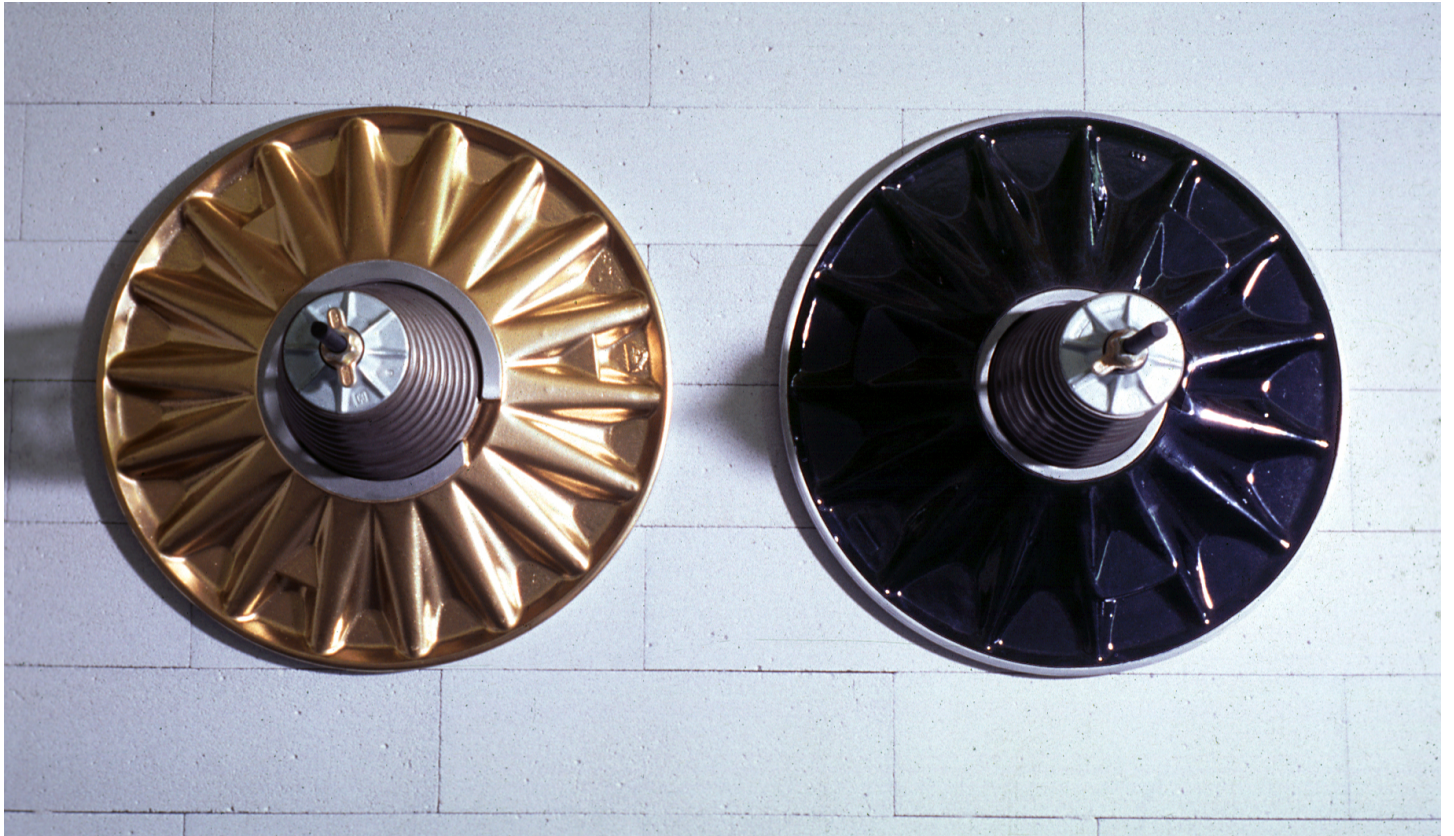

# Eberhard Bosslet

Title	Gloriole GS+SW
Year	1996
Materials	Aluminium casted, Aluminium coated, Steel
Dimensions	80x80x130 cm
Category	01. PAINTING, 03. INSTALLATION, 05. INDOOR SITE SPECIFIC INTERVENTION
Showed at	Kunsthalle Mannheim, Mannheim, D
Photographer	Bosslet, Eberhard
Copyright	BOSSLET at VG-Bild/Kunst, Bonn, Germany
Series	1993 - 2004 ANALOGIC DISCS, 1993 -1998 BILATERAL RELATIONS
Location	Kunsthalle Mannheim, D
Solo Show	1998 FUNDAMENTAL wie BILATERAL, Kunsthalle Mannheim, CD-ROM, Curator Jochen Kronjäger
Group Shows	
Cities	Mannheim, Germany
Producer/Supplier	Eibach Federn GmbH, Finnentrop, D, Scholze GmbH + Co KG, Frankenberg (Eder), D, Thyssen Hünnebeck GmbH, Ratingen, D, YTONG Südwest GmbH, Messel, D
Gallery	
Price Category	grade 024