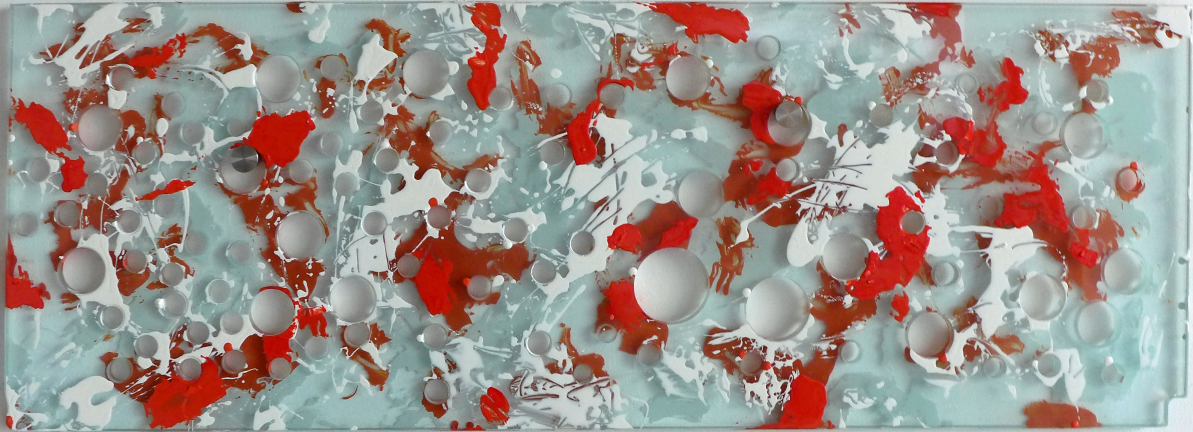

Eberhard Bosslet

Title	GFF- Unter Umständen II
Year	2022
Materials	Paint on Glass
Dimensions	33,5x94,5x1,4 cm
Category	01. PAINTING
Shown at	
Photographer	Bosslet, Eberhard
Copyright	BOSSLET at VG-Bild/Kunst, Bonn, Germany
Series	1980 - PAINTING ON GLASS
Location	Berlin, Weidenweg, D
Solo Show	
Group Shows	
Cities	Berlin, Germany
Producer/Supplier	Scholl Glastechnik, GmbH, Lommatsch, D
Gallery	
Price Category	grade 015