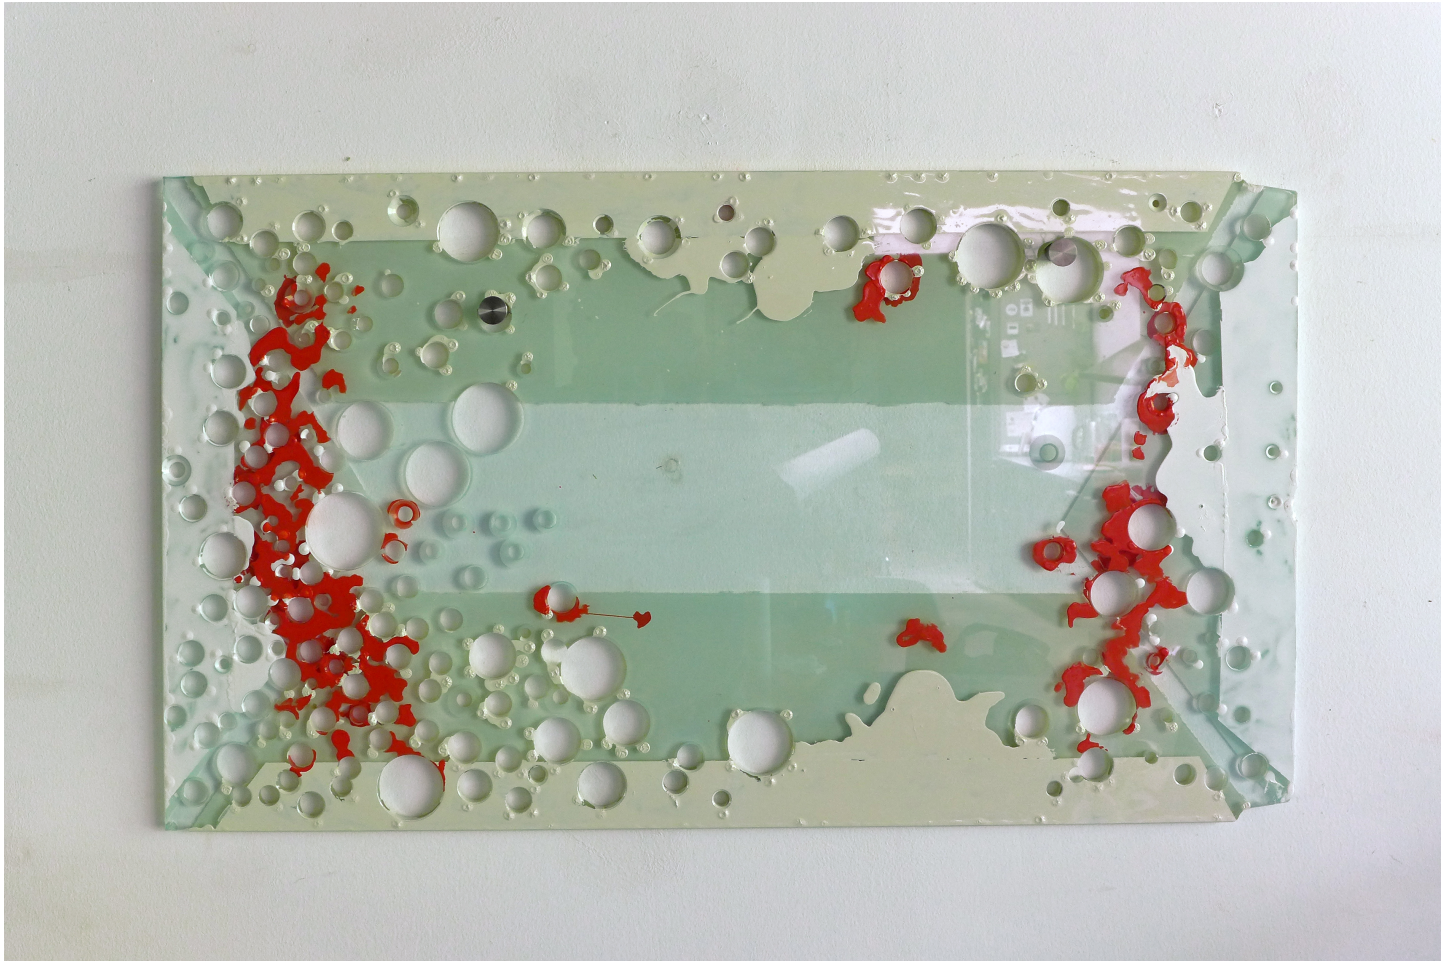

Eberhard Bosslet

Title	GFF- Unter Umständen III
Year	2022
Materials	Paint on Glass
Dimensions	50x88,8x1 cm
Category	01. PAINTING
Showed at	
Photographer	Bosslet, Eberhard
Copyright	BOSSLET at VG-Bild/Kunst, Bonn, Germany
Series	1980 - PAINTING ON GLASS
Location	Berlin, Weidenweg, D
Solo Show	
Group Shows	
Cities	Berlin, Germany
Producer/Supplier	Scholl Glastechnik, GmbH, Lommatzsch, D
Gallery	
Price Category	grade 015