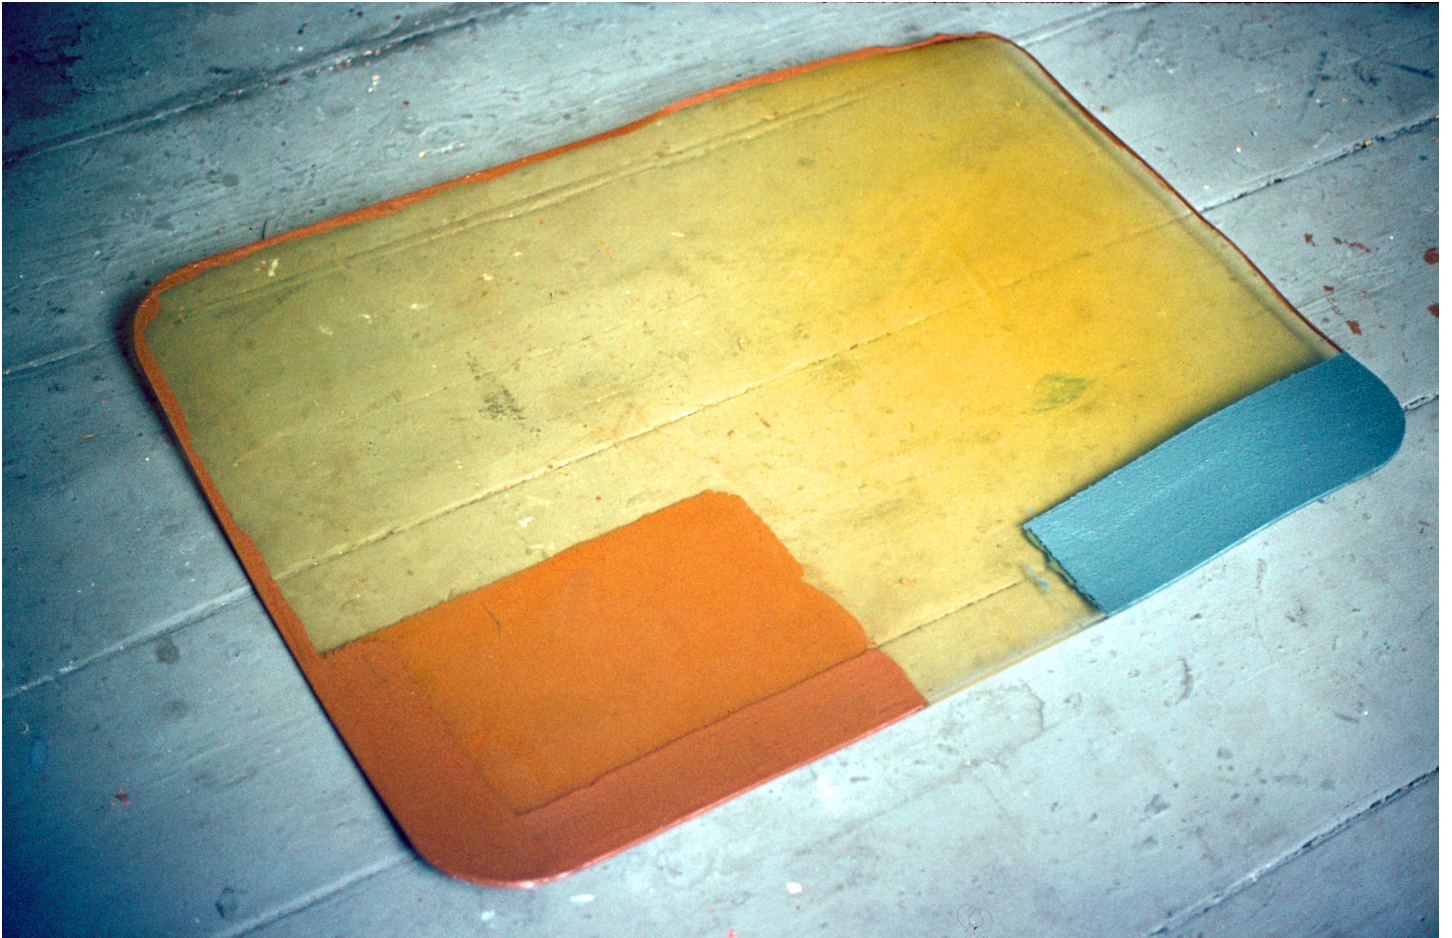

# Eberhard Bosslet

Title	GFF-GK
Year	1980
Materials	Paint on Acrylic Glass
Dimensions	73x104x6,5cm
Category	01. PAINTING
Showed at	Mopeds-Gallery, Berlin-Kreuzberg, D
Photographer	Bosslet, Eberhard
Copyright	BOSSLET at VG-Bild/Kunst, Bonn, Germany
Series	1980 - PAINTING ON GLASS
Location	Studio Berlin 1979-1989, D
Solo Show	
Group Shows	
Cities	Berlin, Germany
Producer/Supplier	
Gallery	
Price Category	grade 019