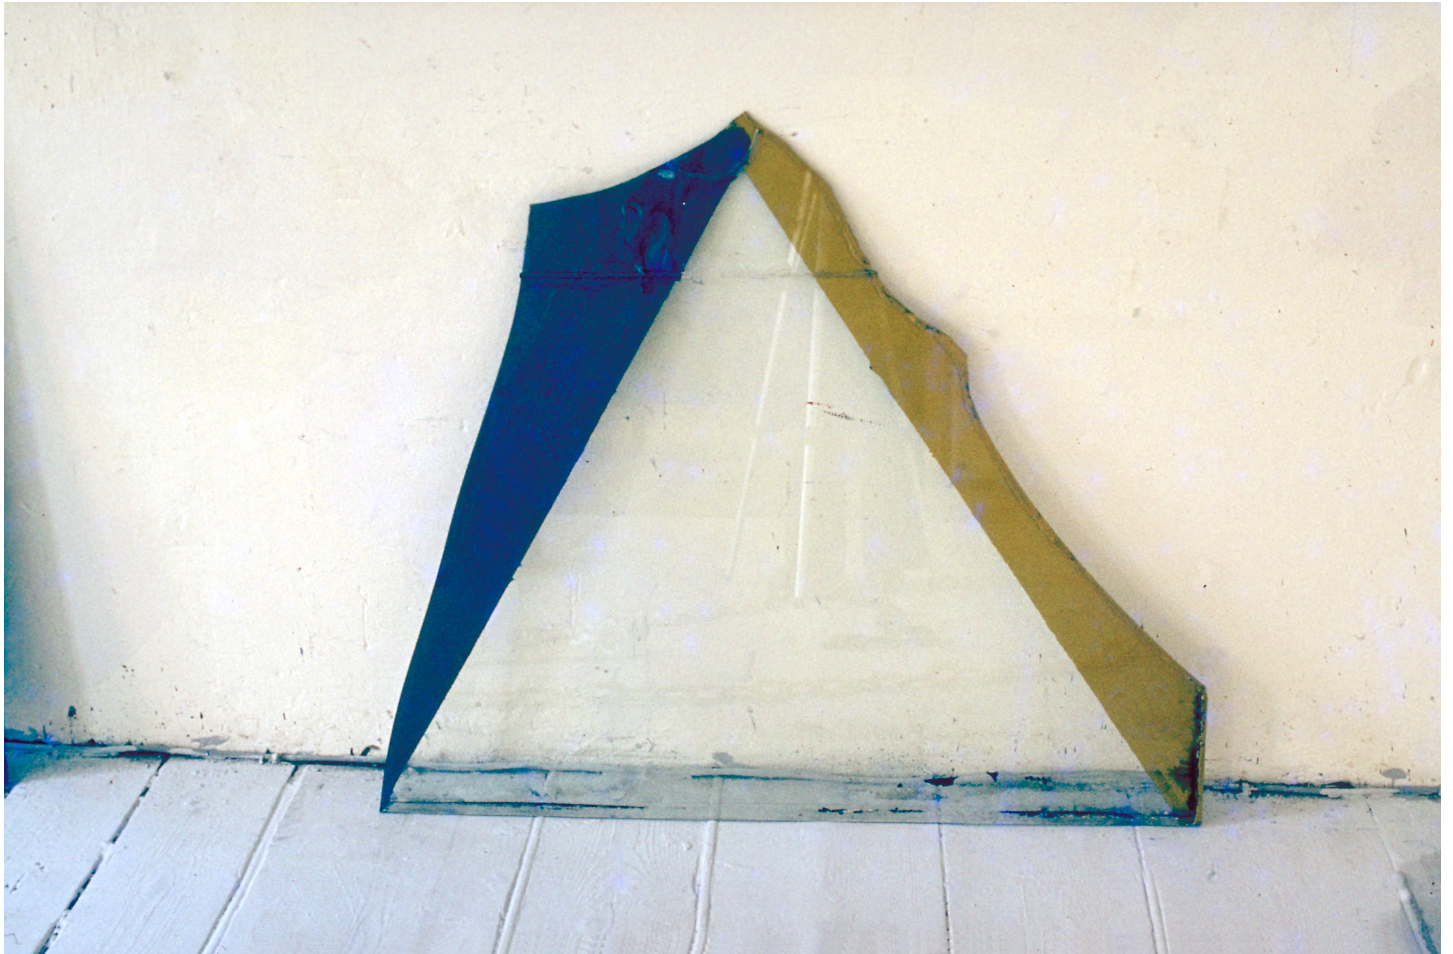

Eberhard Bosslet

Title	GFF-GGW
Year	1980
Materials	Paint on Glass
Dimensions	95x113x0,8cm
Category	01. PAINTING
Showed at	Kunsthalle Recklinghausen, D, Mopeds-Gallery, Berlin-Kreuzberg, D
Photographer	Bosslet, Eberhard
Copyright	BOSSLET at VG-Bild/Kunst, Bonn, Germany
Series	1980 - PAINTING ON GLASS
Location	Studio Berlin 1979-1989, D
Solo Show	1981 GFF & Variable, Mopeds-Gallery, Berlin, D
Group Shows	
Cities	Berlin, Germany
Producer/Supplier	
Gallery	
Price Category	grade 019