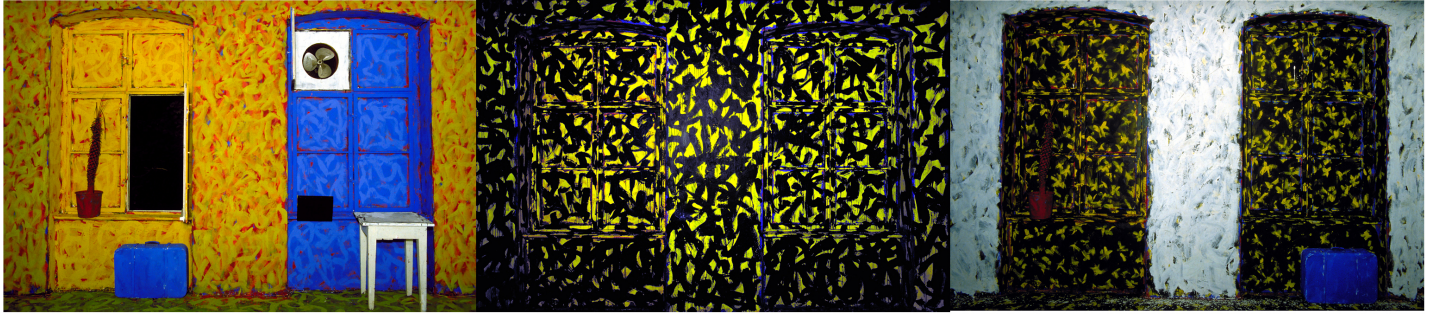

# Eberhard Bosslet

Title	gelb/schwarz/weiß
Year	1983
Materials	Photography (Color) on glossy paper
Dimensions	90x430 cm
Category	11. Color Photography
Showed at	Pfalzgalerie, Kaiserslautern, D
Photographer	Bosslet, Eberhard
Copyright	BOSSLET at VG-Bild/Kunst, Bonn, Germany
Series	1982 - 1985 STAGED PHOTOGRAPHY, 1983 - 1984 STATUS QUO
Location	Studio Berlin 1979-1989, D
Solo Show	1985 Inszenierte Fotografie, Pfalzgalerie Kaiserslautern (Katalog), D, Curator Giesela Fiedler-Bender
Group Shows	
Cities	Kaiserslautern, Germany
Producer/Supplier	
Gallery	
Price Category	grade 026