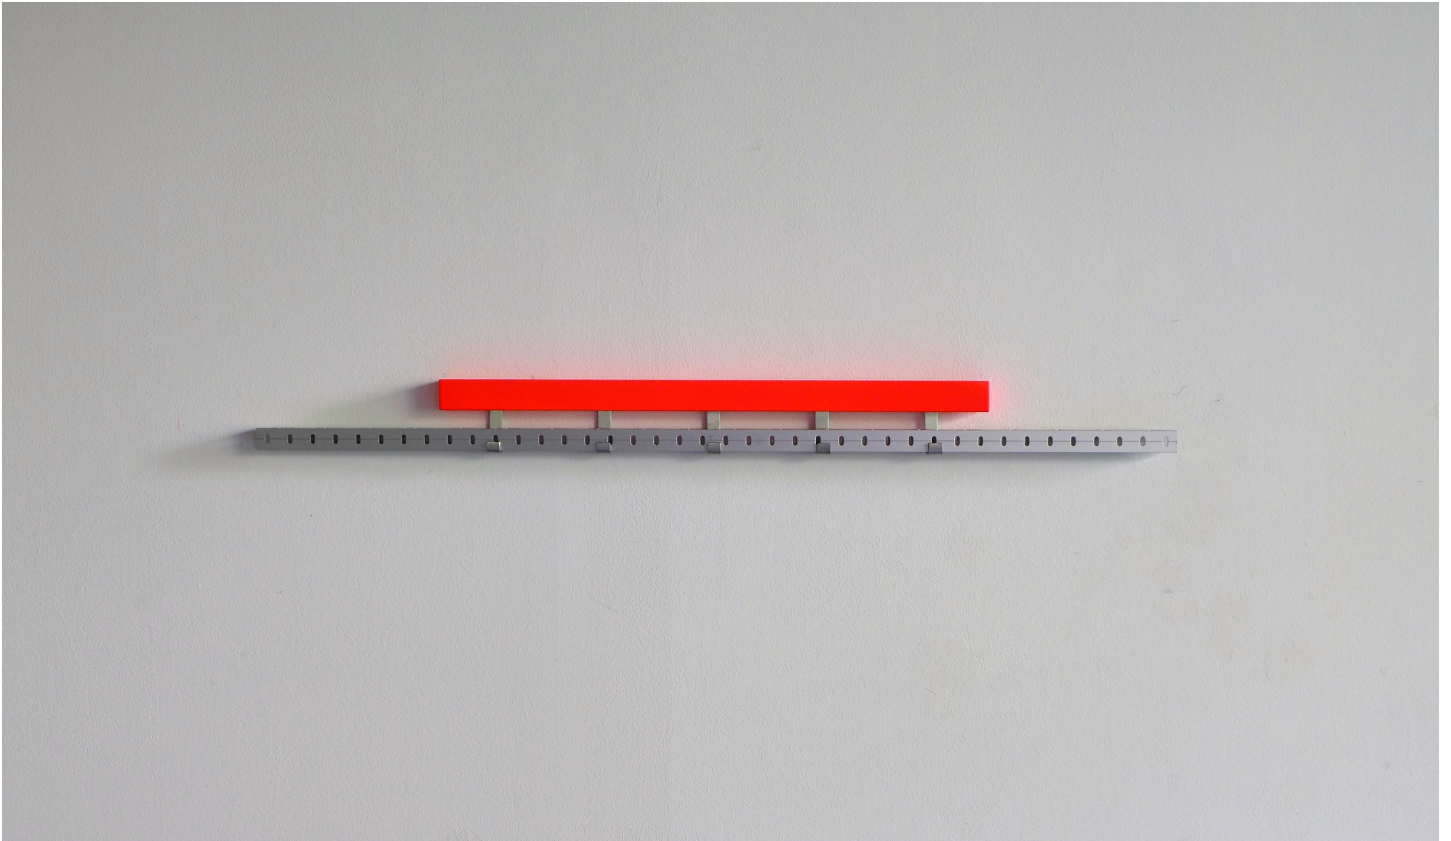

Eberhard Bosslet

Title	RedSquarePerfor
Year	2016
Materials	Aluminium, Paint on Wood, Stainless Steel
Dimensions	8x100x3,5 cm
Category	02. SCULPTURE
Showned at	
Photographer	Bosslet, Eberhard
Copyright	BOSSLET at VG-Bild/Kunst, Bonn, Germany
Series	2016 - WARDROBES/RACKS
Location	Studio Dresden Übigau, 2000 - 2019, D
Solo Show	
Group Shows	
Cities	Dresden, Germany
Producer/Supplier	
Gallery	
Price Category	00 NO