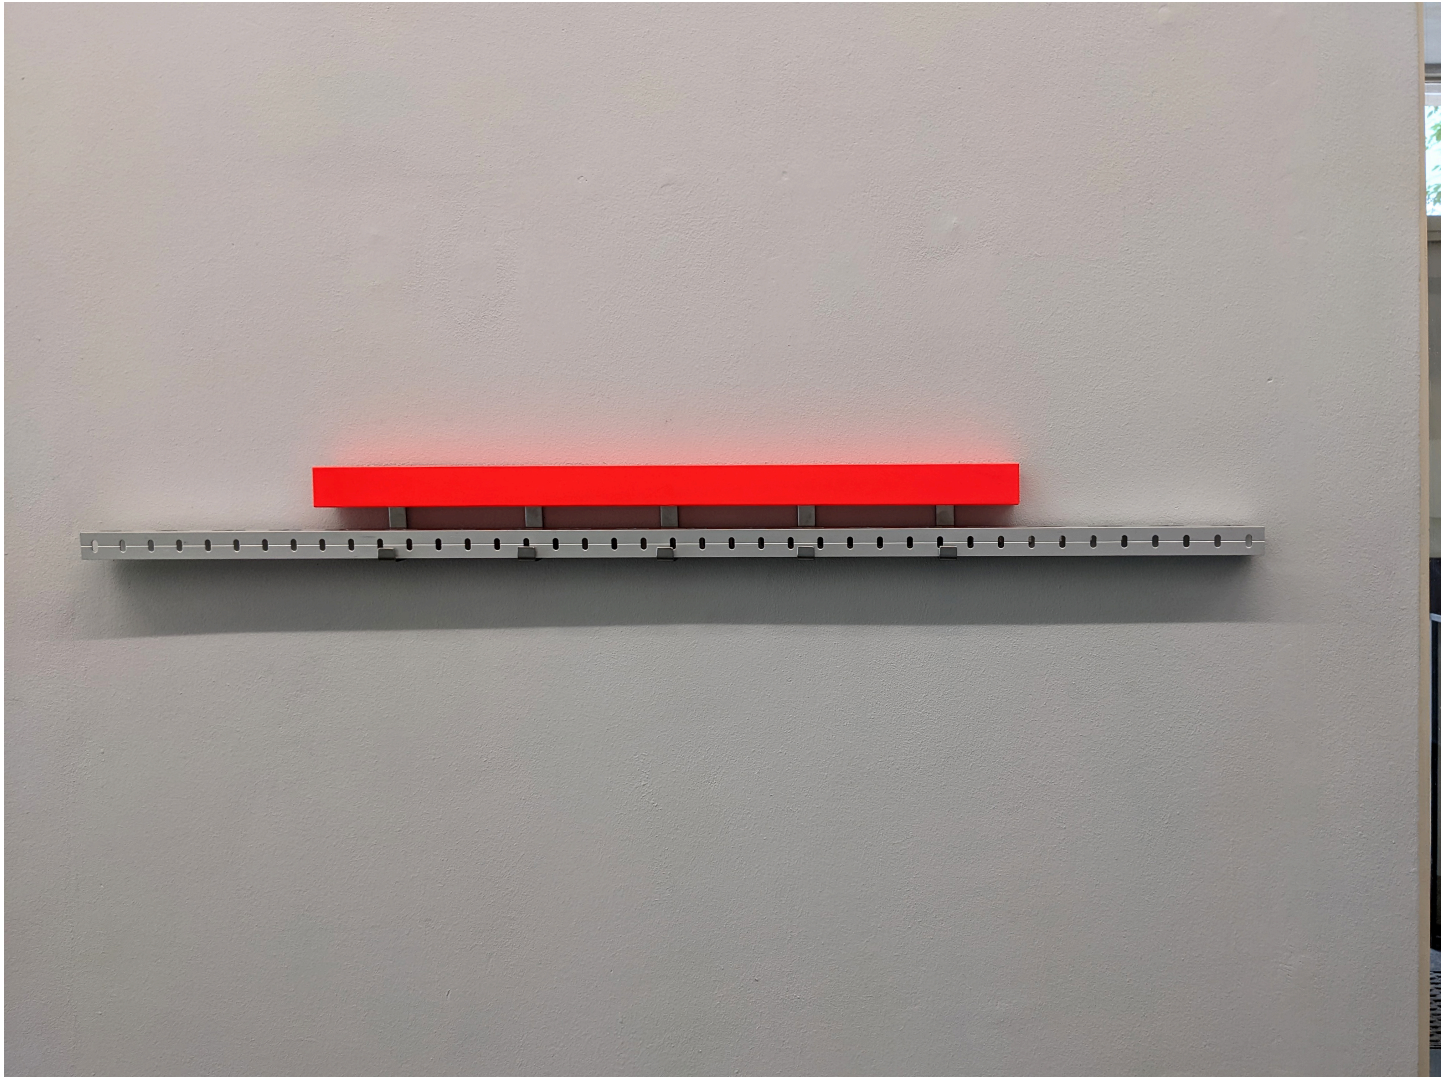

# Eberhard Bosslet

Title	RedSquarePerfor
Year	2016
Materials	Aluminium, Paint on Wood, Stainless Steel
Dimensions	8x100x3,5 cm
Category	02. SCULPTURE
Showed at	frontviews at HAUNT, Berlin, DE
Photographer	Bosslet, Eberhard
Copyright	BOSSLET at VG-Bild/Kunst, Bonn, Germany
Series	2016 - WARDROBES/RACKS
Location	HAUNT, Kluckstr. 23A, 10785 Berlin, DE
Solo Show	
Group Shows	2022 Jubilee X, frontviews at HAUNT, 17.06.- 02.07. 2022 Berlin, DE
Cities	Berlin, Germany
Producer/Supplier	
Gallery	
Price Category	00 NO