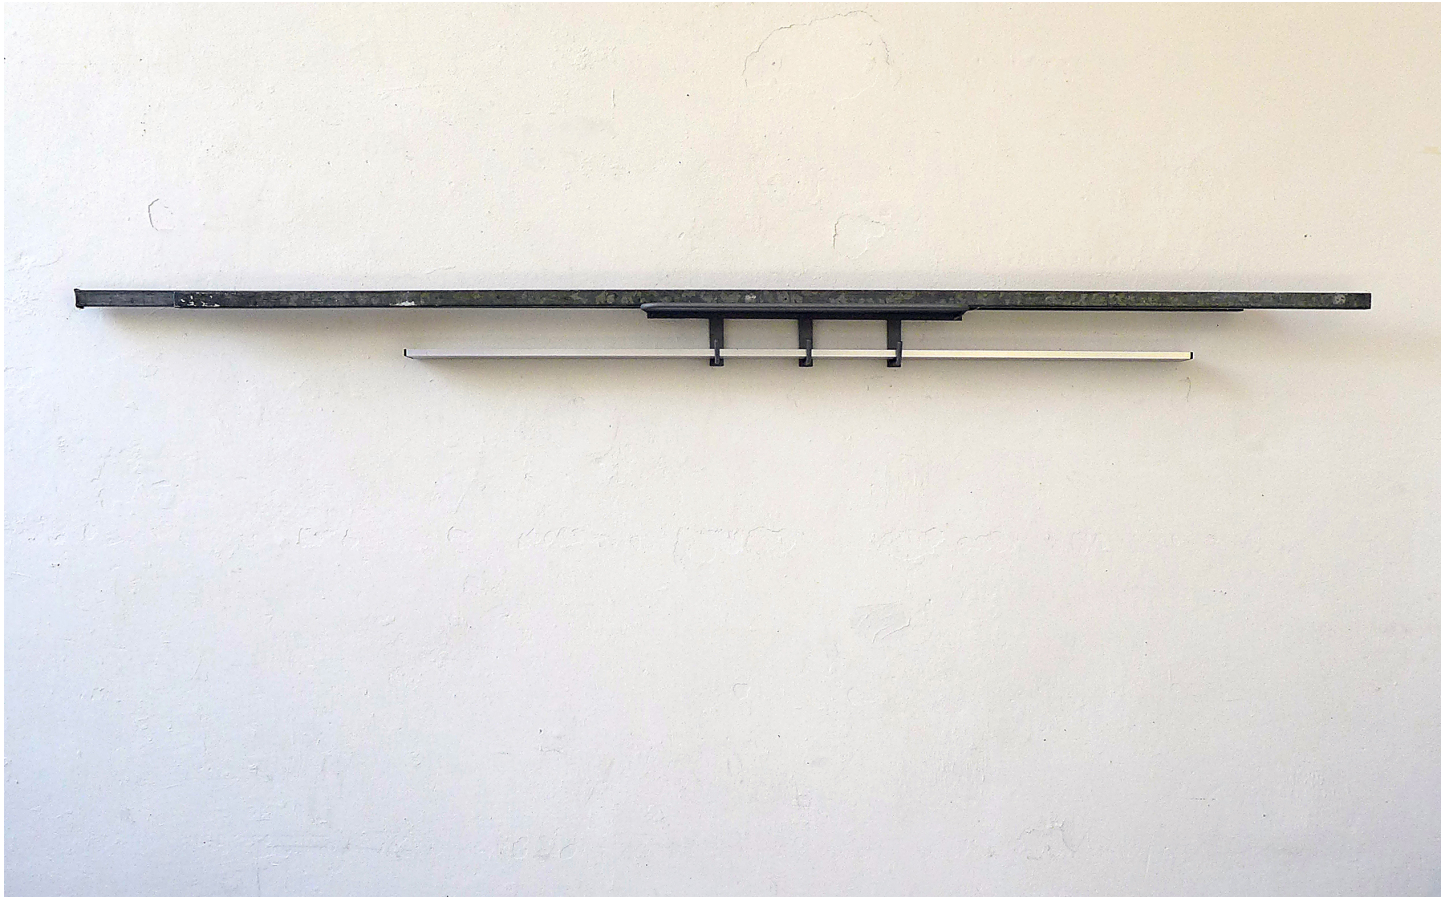

Eberhard Bosslet

Title	Garderobe I
Year	2016
Materials	Aluminium, Steel, Steel, galvanized
Dimensions	18x325x15 cm
Category	02. SCULPTURE
Showed at	
Photographer	Bosslet, Eberhard
Copyright	BOSSLET at VG-Bild/Kunst, Bonn, Germany
Series	2016 - WARDROBES/RACKS
Location	Studio Dresden, HfBK, 1997-2019, D
Solo Show	
Group Shows	
Cities	Dresden, Germany
Producer/Supplier	
Gallery	
Price Category	grade 018