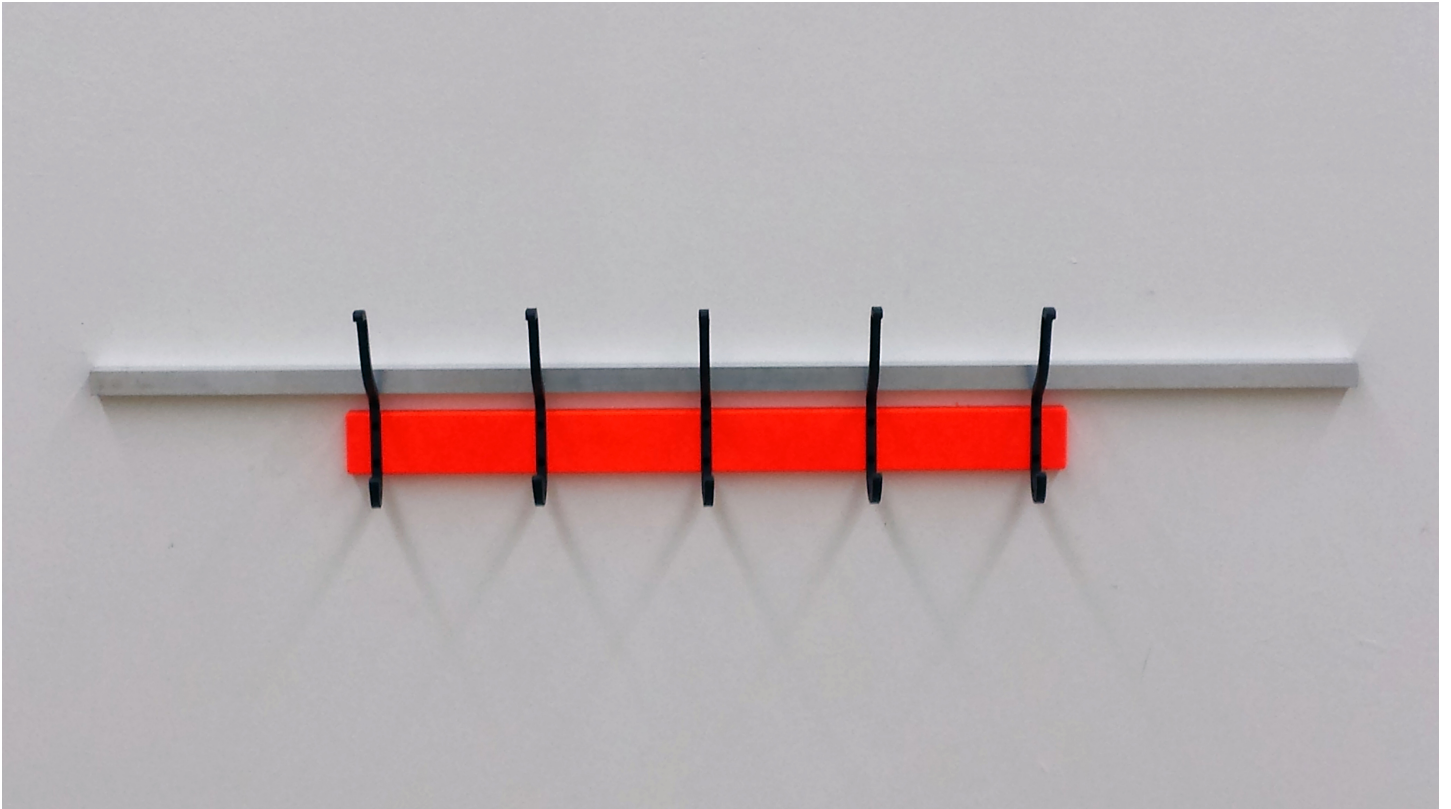

# Eberhard Bosslet

Title	Hjälmare
Year	2016
Materials	Aluminium, Paint on Wood, Steel, coated
Dimensions	17x100x11 cm
Category	02. SCULPTURE
Shown at	
Photographer	Bosslet, Eberhard
Copyright	BOSSLET at VG-Bild/Kunst, Bonn, Germany
Series	2016 - WARDROBES/RACKS
Location	Studio Dresden Übigau, 2000 - 2019, D
Solo Show	
Group Shows	
Cities	Dresden, Germany
Producer/Supplier	
Gallery	
Price Category	00 NO