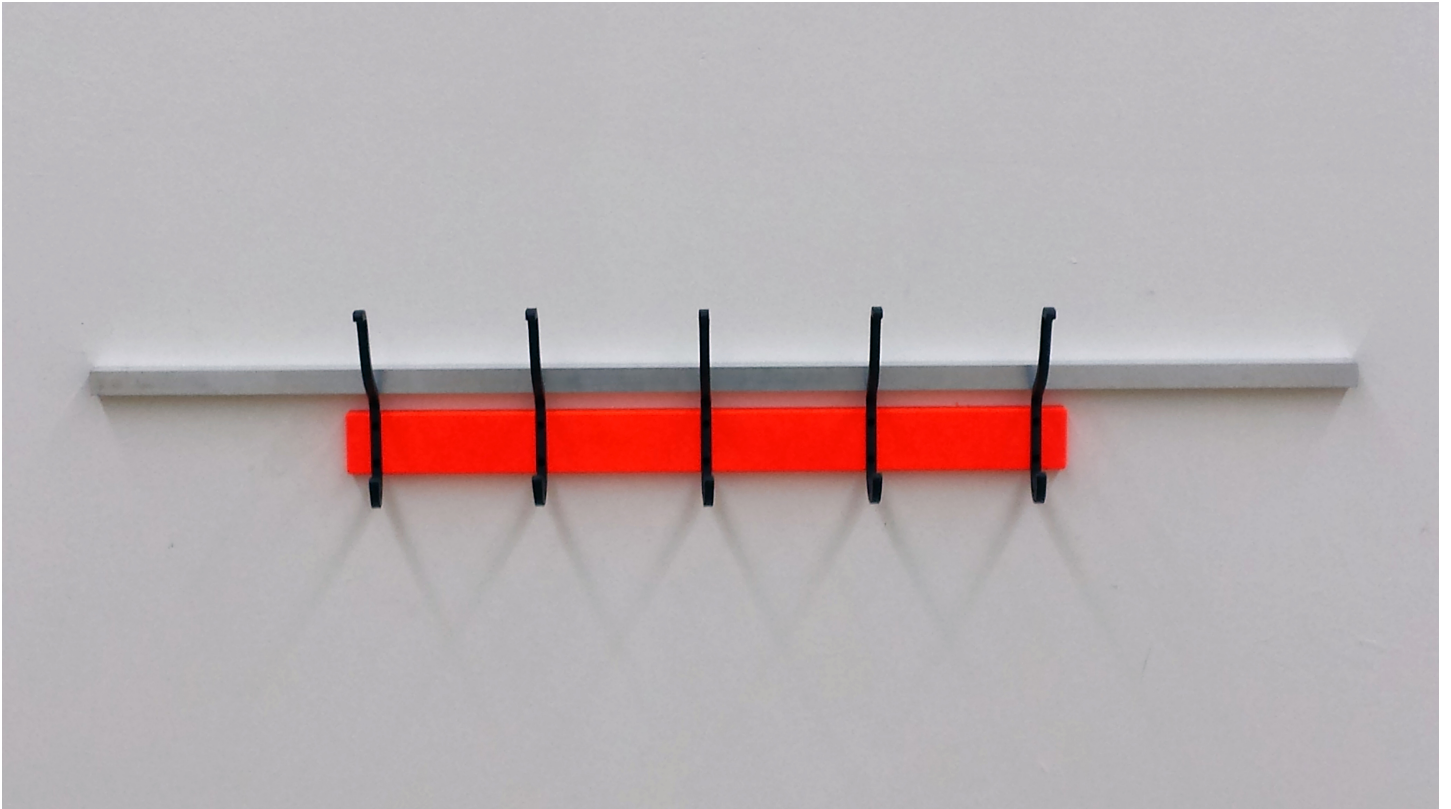

Eberhard Bosslet

Title	Hjälmare
Year	2016
Materials	Aluminium, Paint on Wood, Steel, coated
Dimensions	17x100x11 cm
Category	02. SCULPTURE
Shown at	
Photographer	Bosslet, Eberhard
Copyright	BOSSLET at VG-Bild/Kunst, Bonn, Germany
Series	2016 - WARDROBES/RACKS
Location	Studio Dresden Übigau, 2000 - 2019, D
Solo Show	
Group Shows	
Cities	Dresden, Germany
Producer/Supplier	
Gallery	
Price Category	00 NO