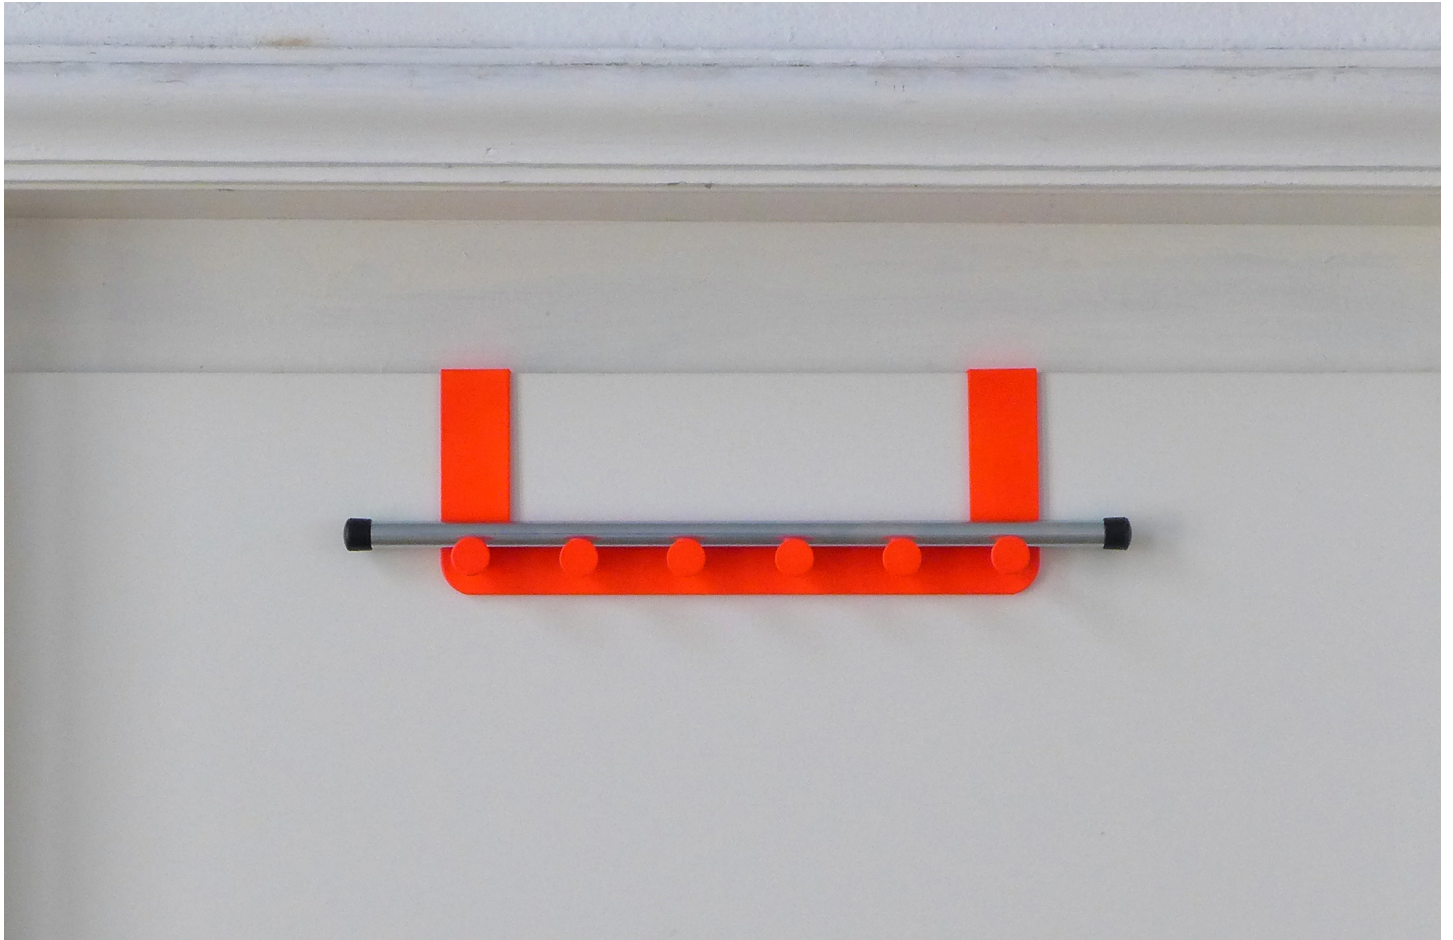

Eberhard Bosslet

Title	Enudden
Year	2016
Materials	Rubber, Steel, coated, Steel, galvanized, Wood
Dimensions	13x45x6 cm
Category	02. SCULPTURE
Showed at	
Photographer	Bosslet, Eberhard
Copyright	BOSSLET at VG-Bild/Kunst, Bonn, Germany
Series	2016 - WARDROBES/RACKS
Location	Studio Dresden Übigau, 2000 - 2019, D
Solo Show	
Group Shows	
Cities	Dresden, Germany
Producer/Supplier	
Gallery	
Price Category	00 NO