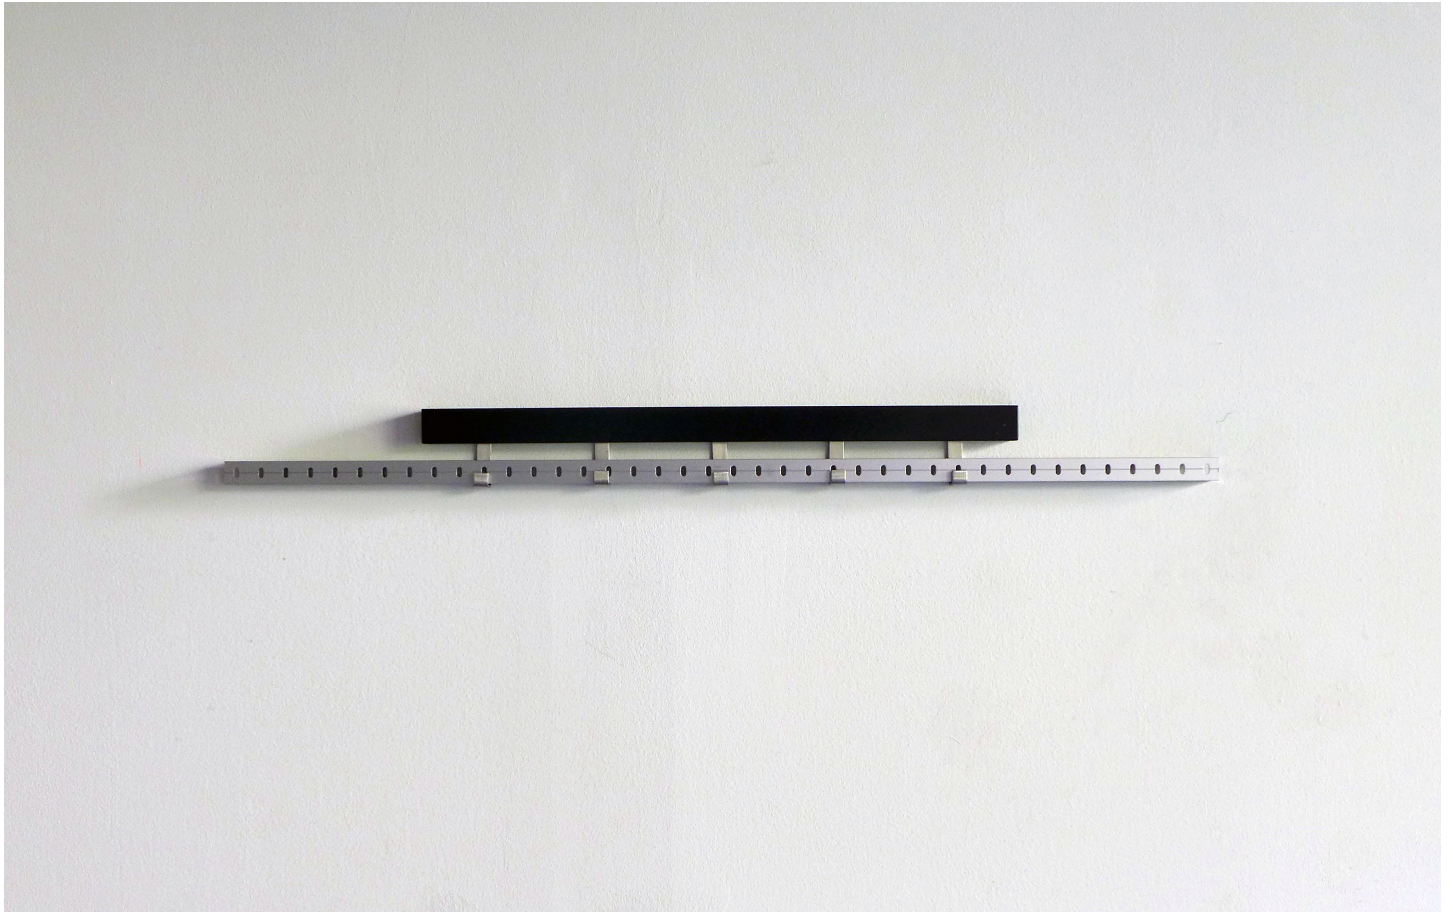

Eberhard Bosslet

Title	BlackSquarePerfor
Year	2016
Materials	Aluminium, Paint on Wood, Stainless Steel
Dimensions	8x100x3,5 cm
Category	02. SCULPTURE
Showed at	
Photographer	Bosslet, Eberhard
Copyright	BOSSLET at VG-Bild/Kunst, Bonn, Germany
Series	2016 - WARDROBES/RACKS
Location	Studio Dresden Übigau, 2000 - 2019, D
Solo Show	
Group Shows	
Cities	Dresden, Germany
Producer/Supplier	
Gallery	
Price Category	00 NO