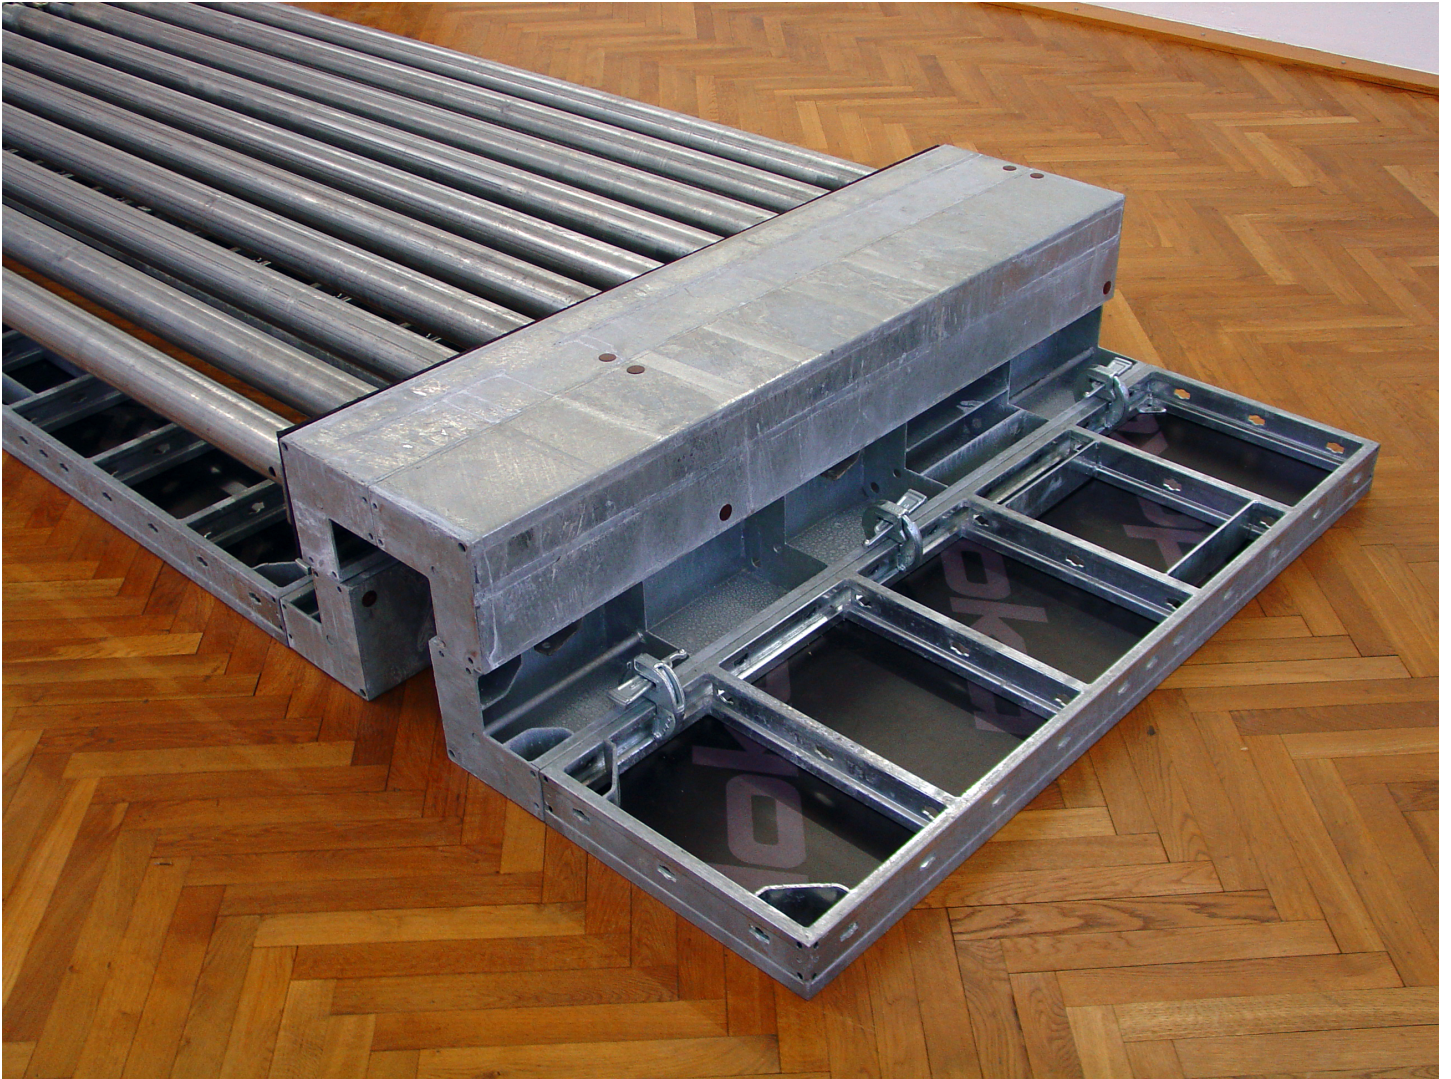

Eberhard Bosslet

Title	Flach VIII 90/06 BK-DOK
Year	2006
Materials	Rubber, Steel, galvanized, Wood
Dimensions	40x505x150 cm
Category	02. SCULPTURE
Showed at	Galerie der Stadt Backnang, D
Photographer	Bosslet, Eberhard
Copyright	BOSSLET at VG-Bild/Kunst, Bonn, Germany
Series	1988 - MODULAR STRUCTURES
Location	Galerie der Stadt Backnang, D
Solo Show	2006 Modulare Strukturen, Galerie der Stadt Backnang, Curator Martin Schick
Group Shows	
Cities	Backnang, Germany
Producer/Supplier	Deutsche doka Schalungstechnik GmbH, Stuttgart, D, Gummiwerk Kraiburg Relastic GmbH, Salzwedel, D
Gallery	
Price Category	grade 031