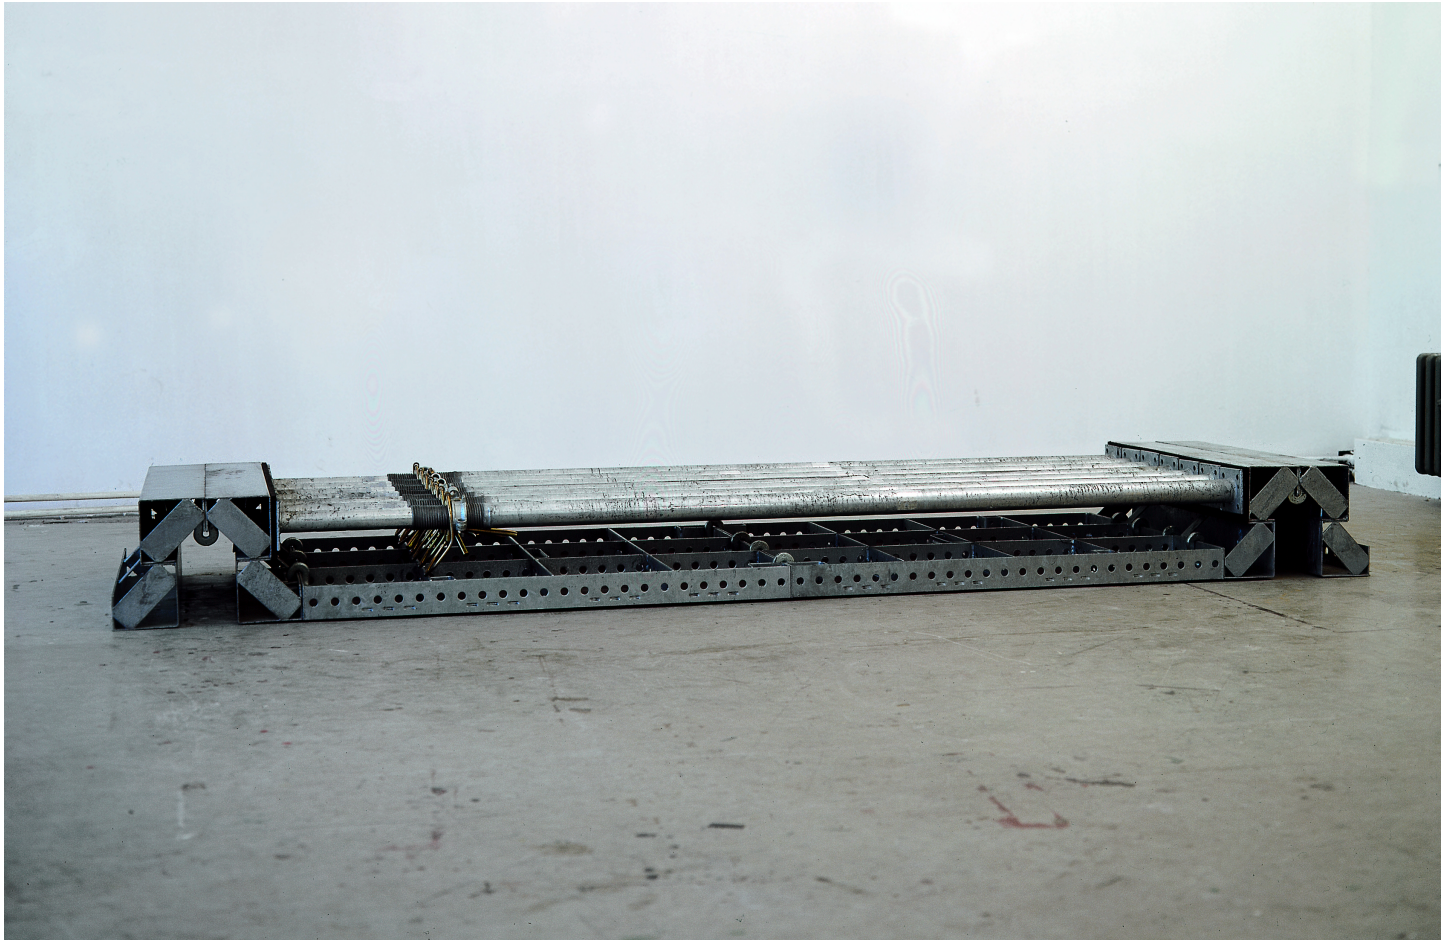

Eberhard Bosslet

Title	Flach VII
Year	1990
Materials	Rubber, Steel, galvanized, Wood
Dimensions	30x330x90 cmcm
Category	02. SCULPTURE
Showed at	
Photographer	Adolph, Anke
Copyright	BOSSLET at VG-Bild/Kunst, Bonn, Germany
Series	1988 - MODULAR STRUCTURES
Location	Studio Duisburg, 1989-2002, D
Solo Show	
Group Shows	
Cities	Duisburg, Germany
Producer/Supplier	Gummiwerk Kraiburg Relastic GmbH, Salzwedel, D, Thyssen Hünnebeck GmbH, Ratingen, D
Gallery	
Price Category	grade 024