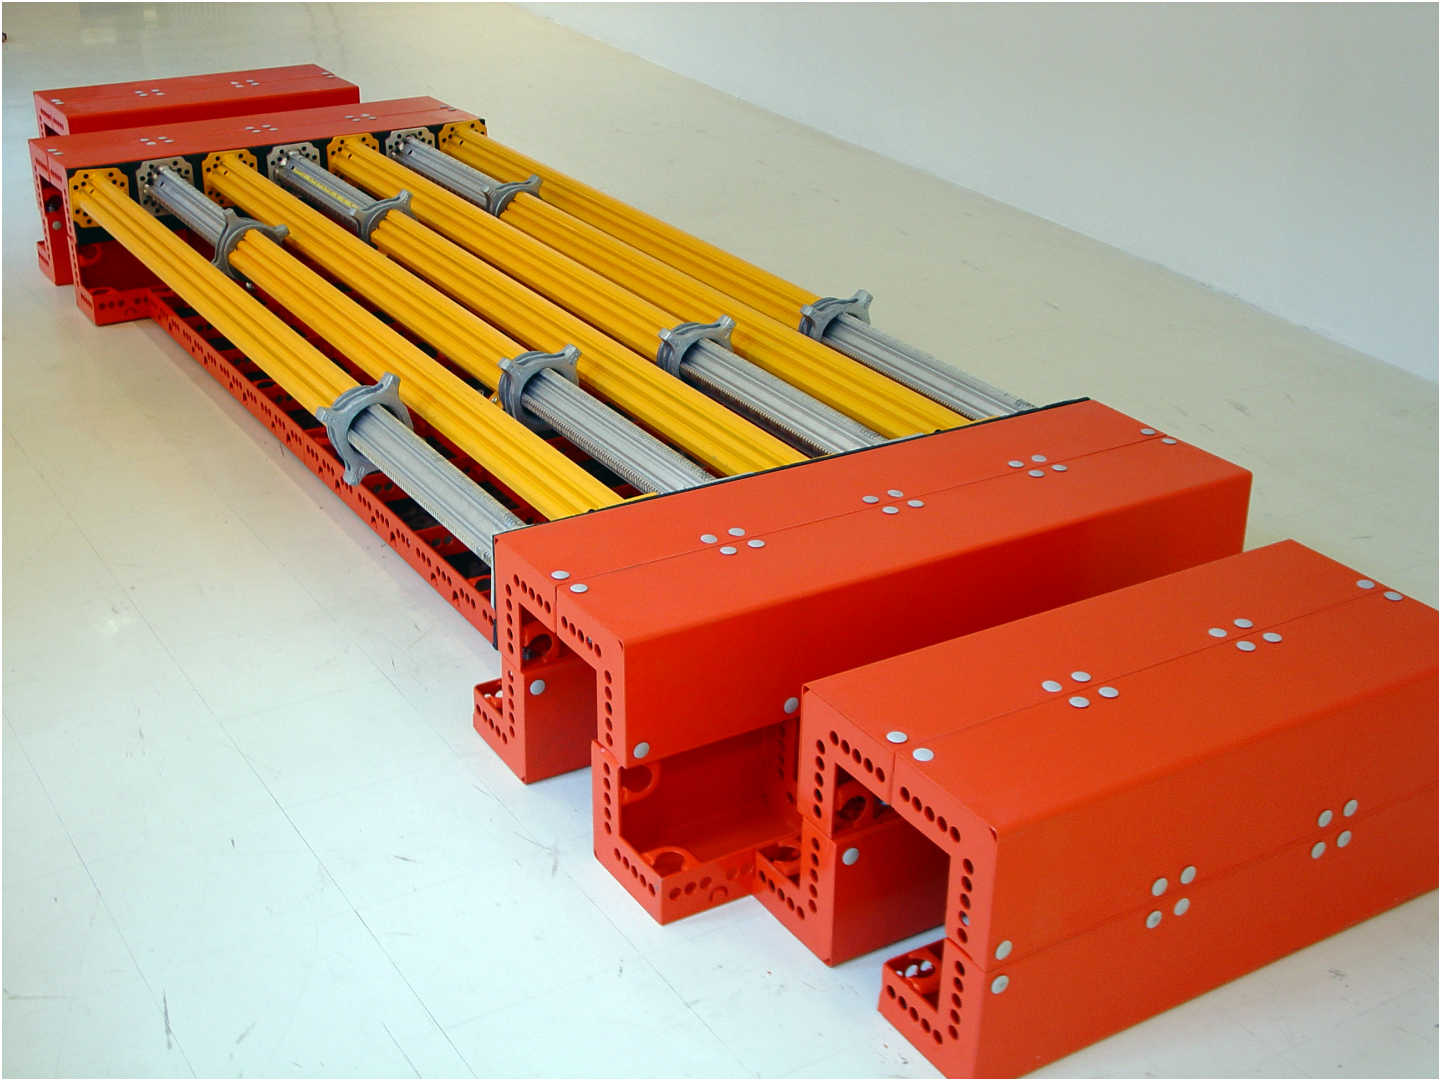

Eberhard Bosslet

Title	Flach IX, 06 Saar-Peri
Year	2006
Materials	Aluminium coated, Rubber, Steel, coated, Wood
Dimensions	41x467x120 cm
Category	02. SCULPTURE
Showed at	Stadtgalerie, Saarbrücken, D
Photographer	Bosslet, Eberhard
Copyright	BOSSLET at VG-Bild/Kunst, Bonn, Germany
Series	1988 - MODULAR STRUCTURES
Location	Stadtgalerie Saarbrücken, D
Solo Show	2006/07 "Group Show", Stadtgalerie Saarbrücken, D, Curator Ernest W. Uthemann
Group Shows	
Cities	Saarbrücken, Germany
Producer/Supplier	PERI GmbH, Weissenhorn, D
Gallery	
Price Category	grade 031