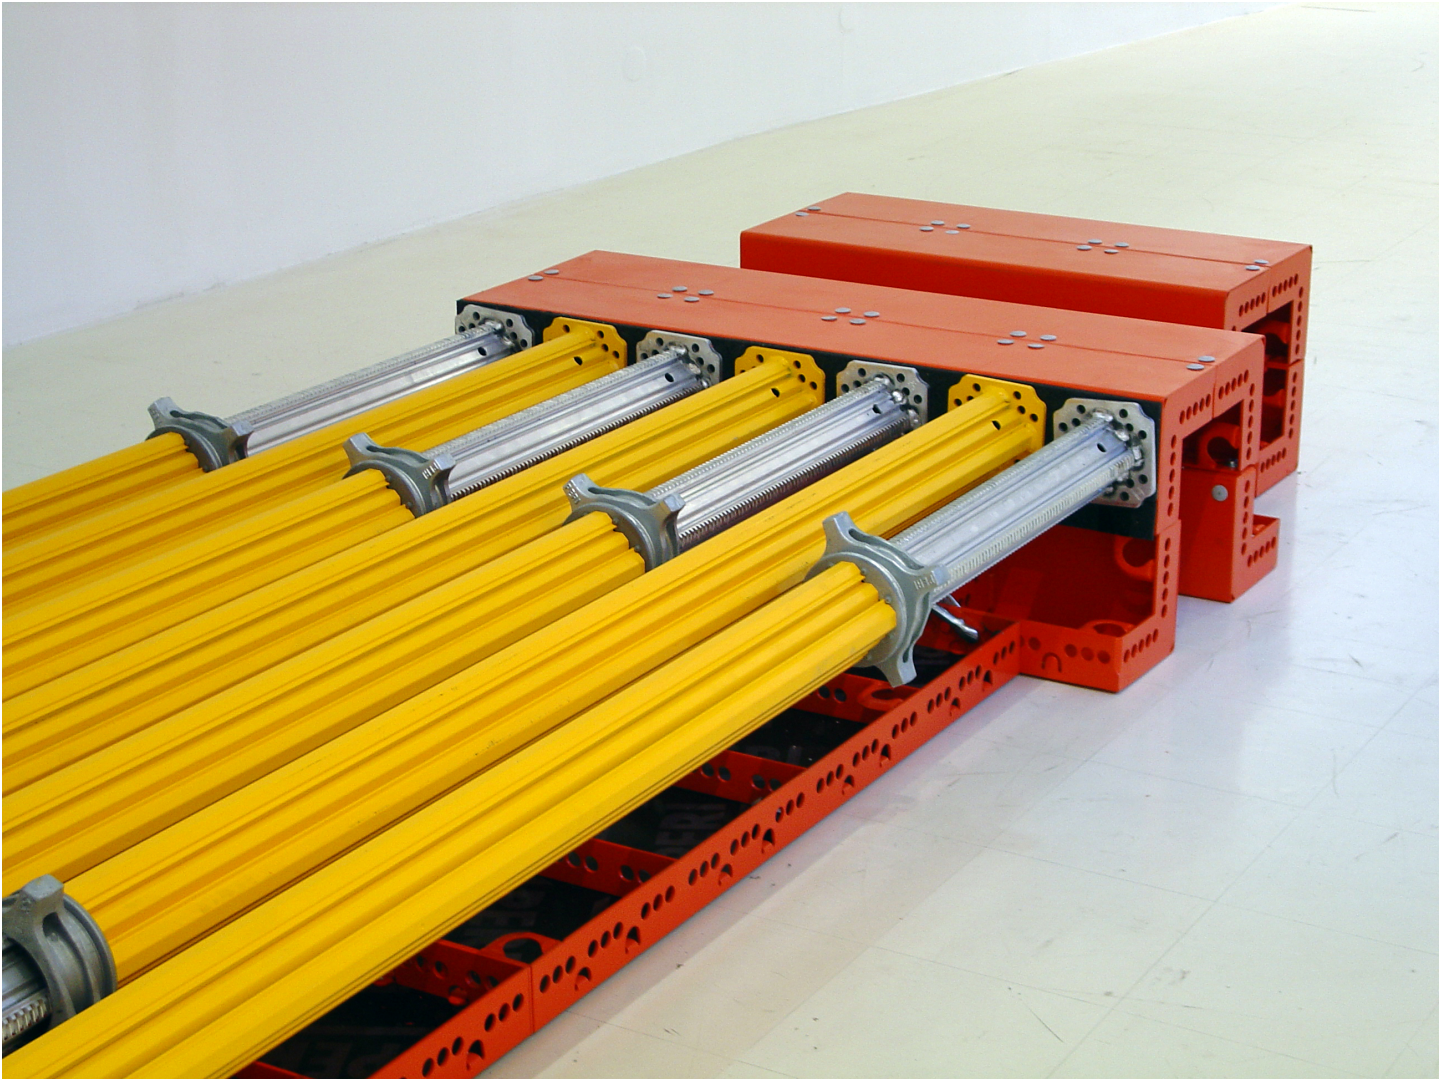

Eberhard Bosslet

Title	Flach IX, 06 Saar-Peri
Year	2006
Materials	Aluminium coated, Rubber, Steel, coated, Wood
Dimensions	41x467x120 cm
Category	02. SCULPTURE
Showed at	Stadtgalerie, Saarbrücken, D
Photographer	Bosslet, Eberhard
Copyright	BOSSLET at VG-Bild/Kunst, Bonn, Germany
Series	1988 - MODULAR STRUCTURES
Location	Stadtgalerie Saarbrücken, D
Solo Show	2006/07 "Group Show", Stadtgalerie Saarbrücken, D, Curator Ernest W. Uthemann
Group Shows	
Cities	Saarbrücken, Germany
Producer/Supplier	PERI GmbH, Weissenhorn, D
Gallery	
Price Category	grade 031