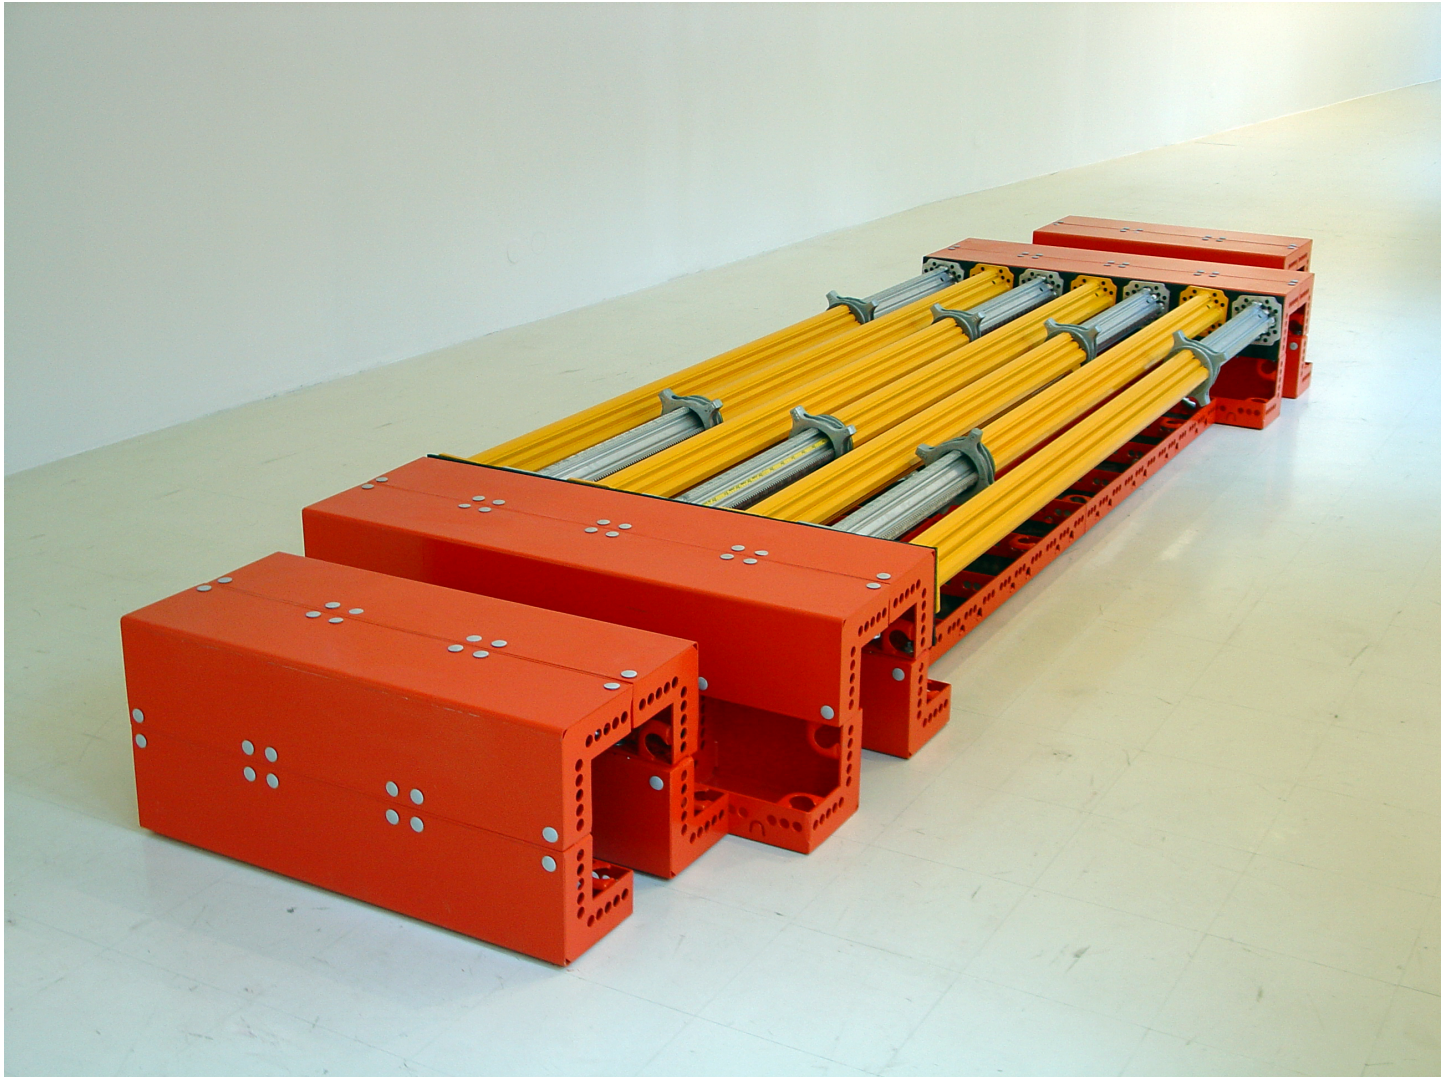

Eberhard Bosslet

Title	Flach IX, 06 Saar-Peri
Year	2006
Materials	Aluminium coated, Rubber, Steel, coated, Wood
Dimensions	41x467x120 cm
Category	02. SCULPTURE
Showed at	Stadtgalerie, Saarbrücken, D
Photographer	Bosslet, Eberhard
Copyright	BOSSLET at VG-Bild/Kunst, Bonn, Germany
Series	1988 - MODULAR STRUCTURES
Location	Stadtgalerie Saarbrücken, D
Solo Show	2006/07 "Group Show", Stadtgalerie Saarbrücken, D, Curator Ernest W. Uthemann
Group Shows	
Cities	Saarbrücken, Germany
Producer/Supplier	PERI GmbH, Weissenhorn, D
Gallery	
Price Category	grade 031