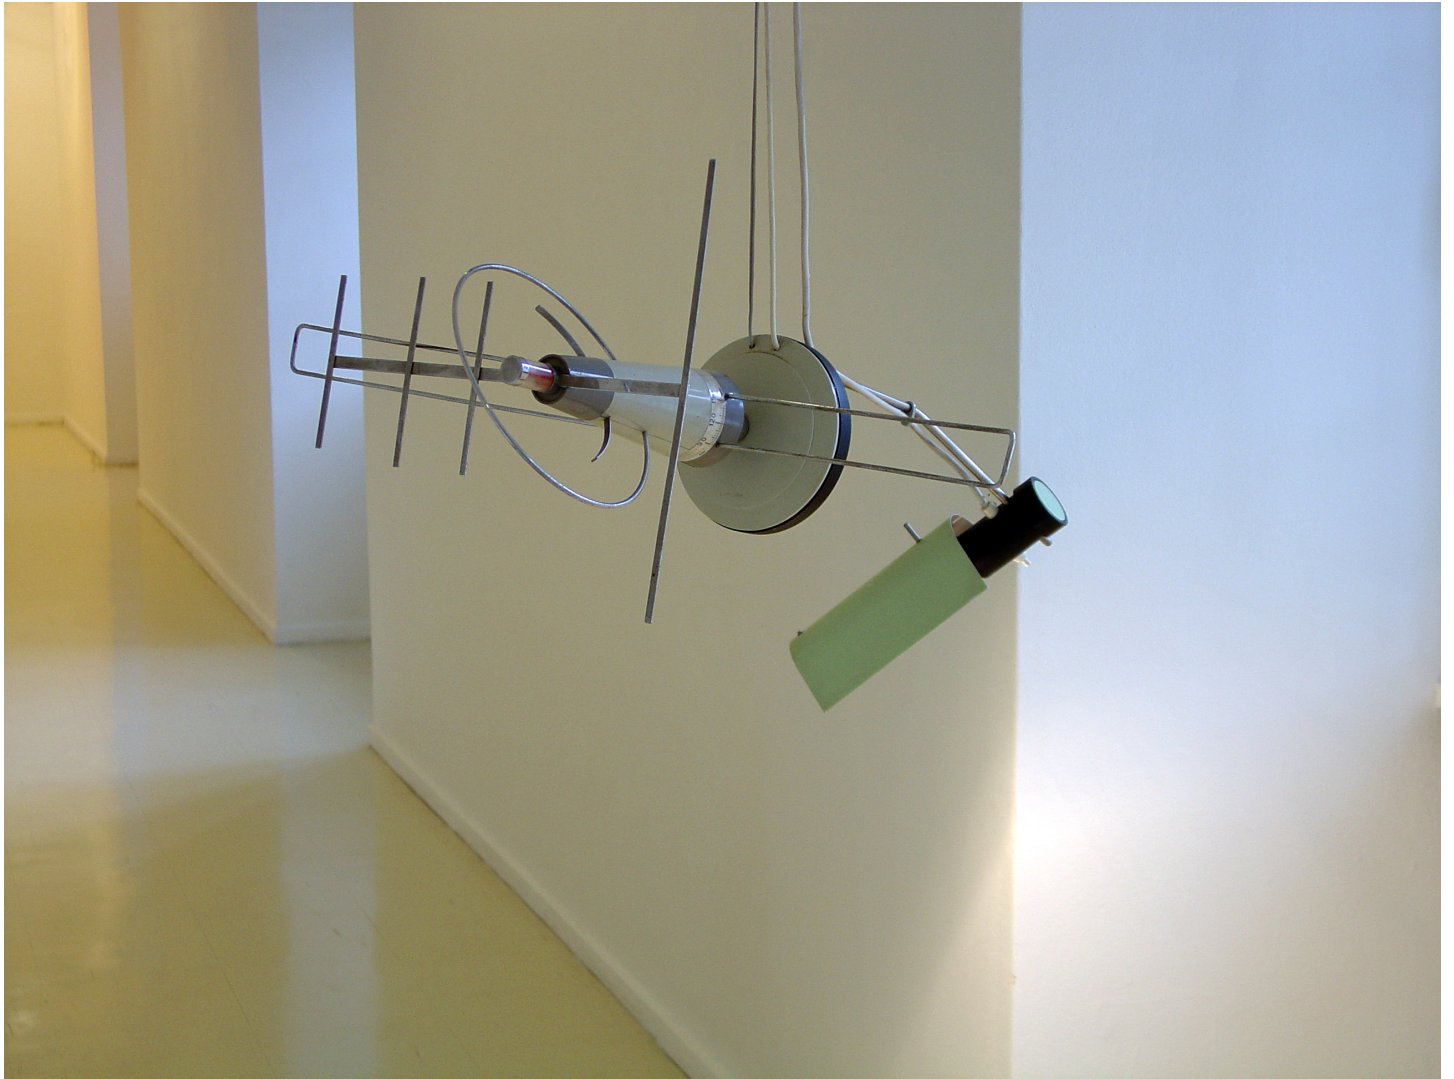

# Eberhard Bosslet

Title	Explorer 2
Year	2000
Materials	Electric light, Mixed Media, Synthetic Material
Dimensions	50x75x72 cm
Category	02. SCULPTURE
Showed at	Stadtgalerie, Saarbrücken, D
Photographer	Bosslet, Eberhard
Copyright	BOSSLET at VG-Bild/Kunst, Bonn, Germany
Series	1997 - 2012 ELECTRIC LIGHT SCULPTURES
Location	Stadtgalerie Saarbrücken, D
Solo Show	2006/07 "Group Show", Stadtgalerie Saarbrücken, D, Curator Ernest W. Uthemann
Group Shows	
Cities	Saarbrücken, Germany
Producer/Supplier	
Gallery	
Price Category	grade 019