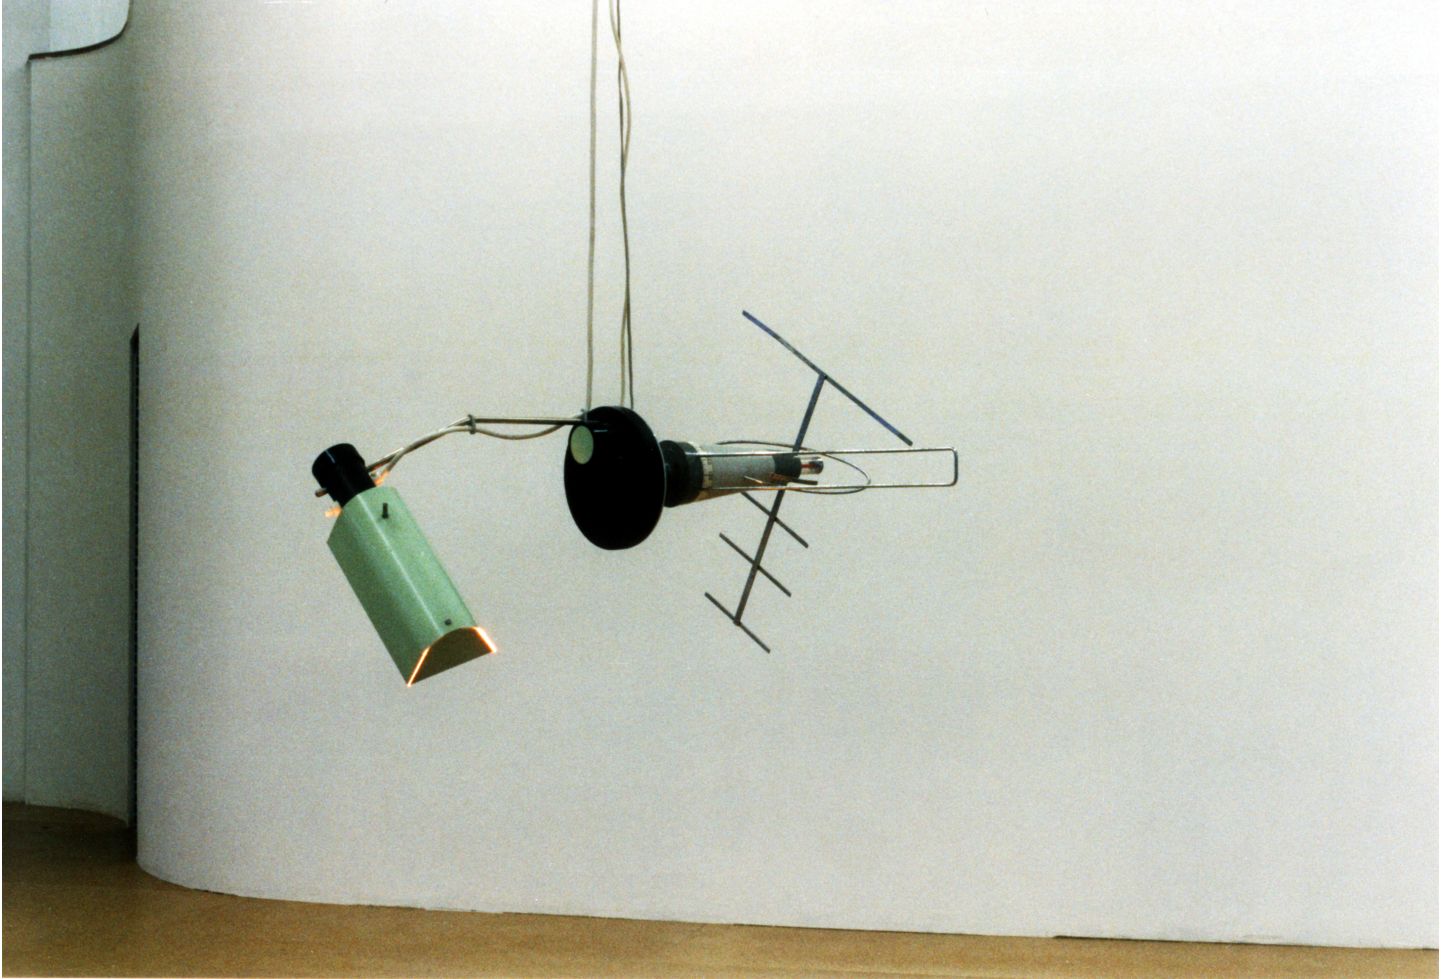

Eberhard Bosslet

Title	Explorer 2
Year	2000
Materials	Electric light, Mixed Media, Synthetic Material
Dimensions	50x75x72 cm
Category	02. SCULPTURE
Showed at	Stadtgalerie, Saarbrücken, D
Photographer	Bosslet, Eberhard
Copyright	BOSSLET at VG-Bild/Kunst, Bonn, Germany
Series	1997 - 2012 ELECTRIC LIGHT SCULPTURES
Location	Studio Dresden Übigau, 2000 - 2019, D
Solo Show	2006/07 "Group Show", Stadtgalerie Saarbrücken, D, Curator Ernest W. Uthemann
Group Shows	
Cities	Dresden, Germany
Producer/Supplier	
Gallery	
Price Category	grade 019