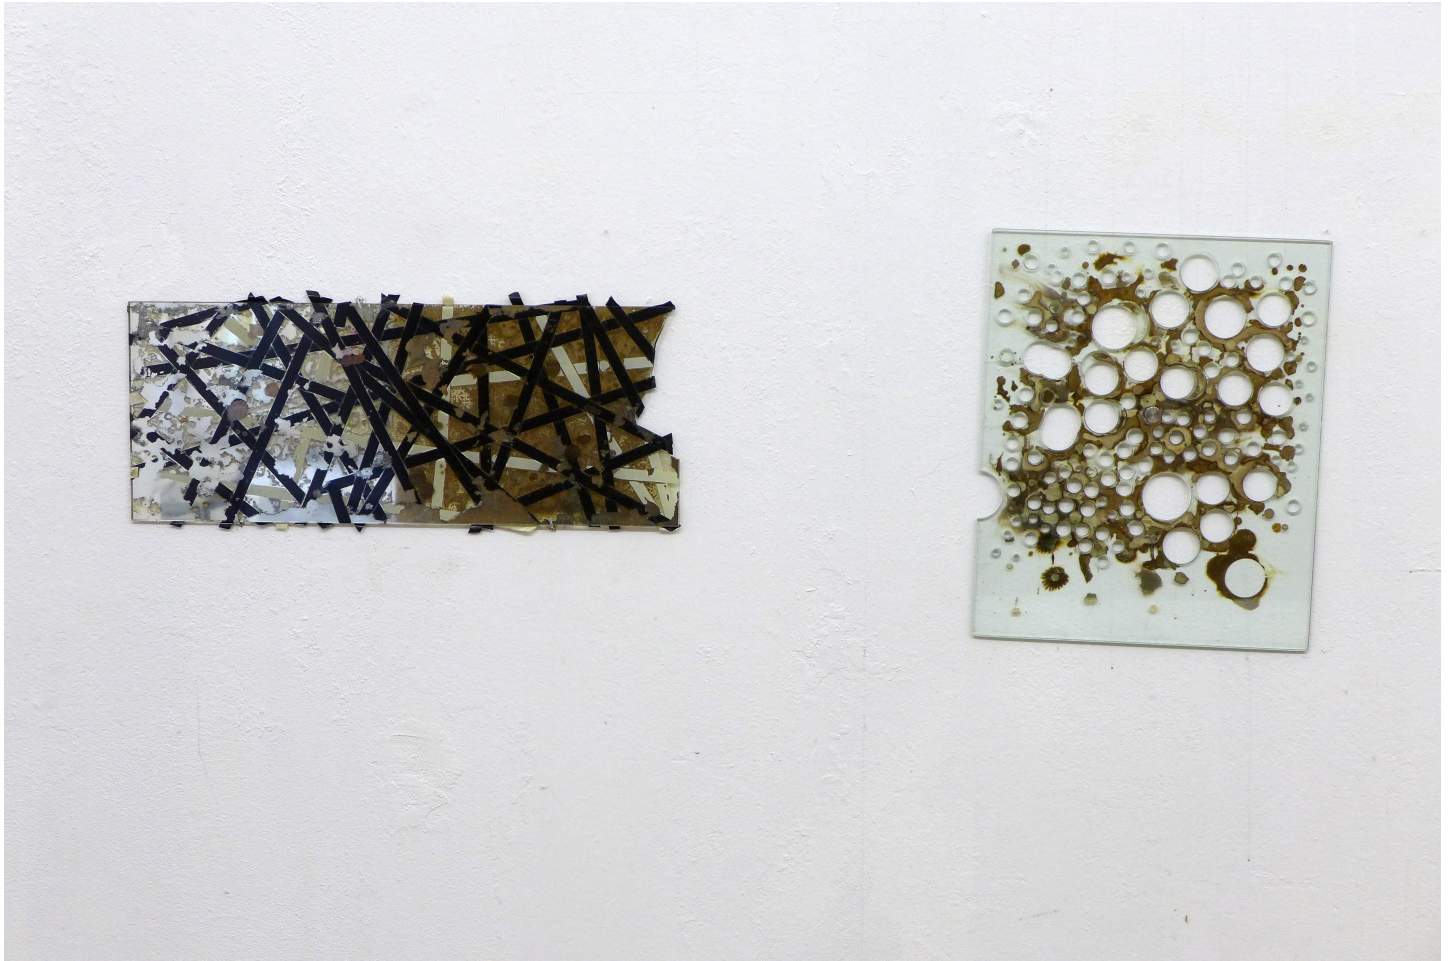

Eberhard Bosslet

Title	Exhibition View - Uferhalle am Schloss
Year	2017
Materials	Mirror Silver on Glass
Dimensions	
Category	01. PAINTING
Showed at	Uferhalle Am Schloss, Dresden, D
Photographer	Bosslet, Eberhard
Copyright	BOSSLET at VG-Bild/Kunst, Bonn, Germany
Series	1980 - PAINTING ON GLASS
Location	Studio Dresden Übigau, 2000 - 2019, D
Solo Show	2017 Bosslet, Uferhalle Am Schloss, Dresden, D, 09.1.2017 - 31.12.2017
Group Shows	
Cities	Dresden, Germany
Producer/Supplier	Dr. Ing. Schmitt GmbH, Dieburg, D
Gallery	
Price Category	grade 015