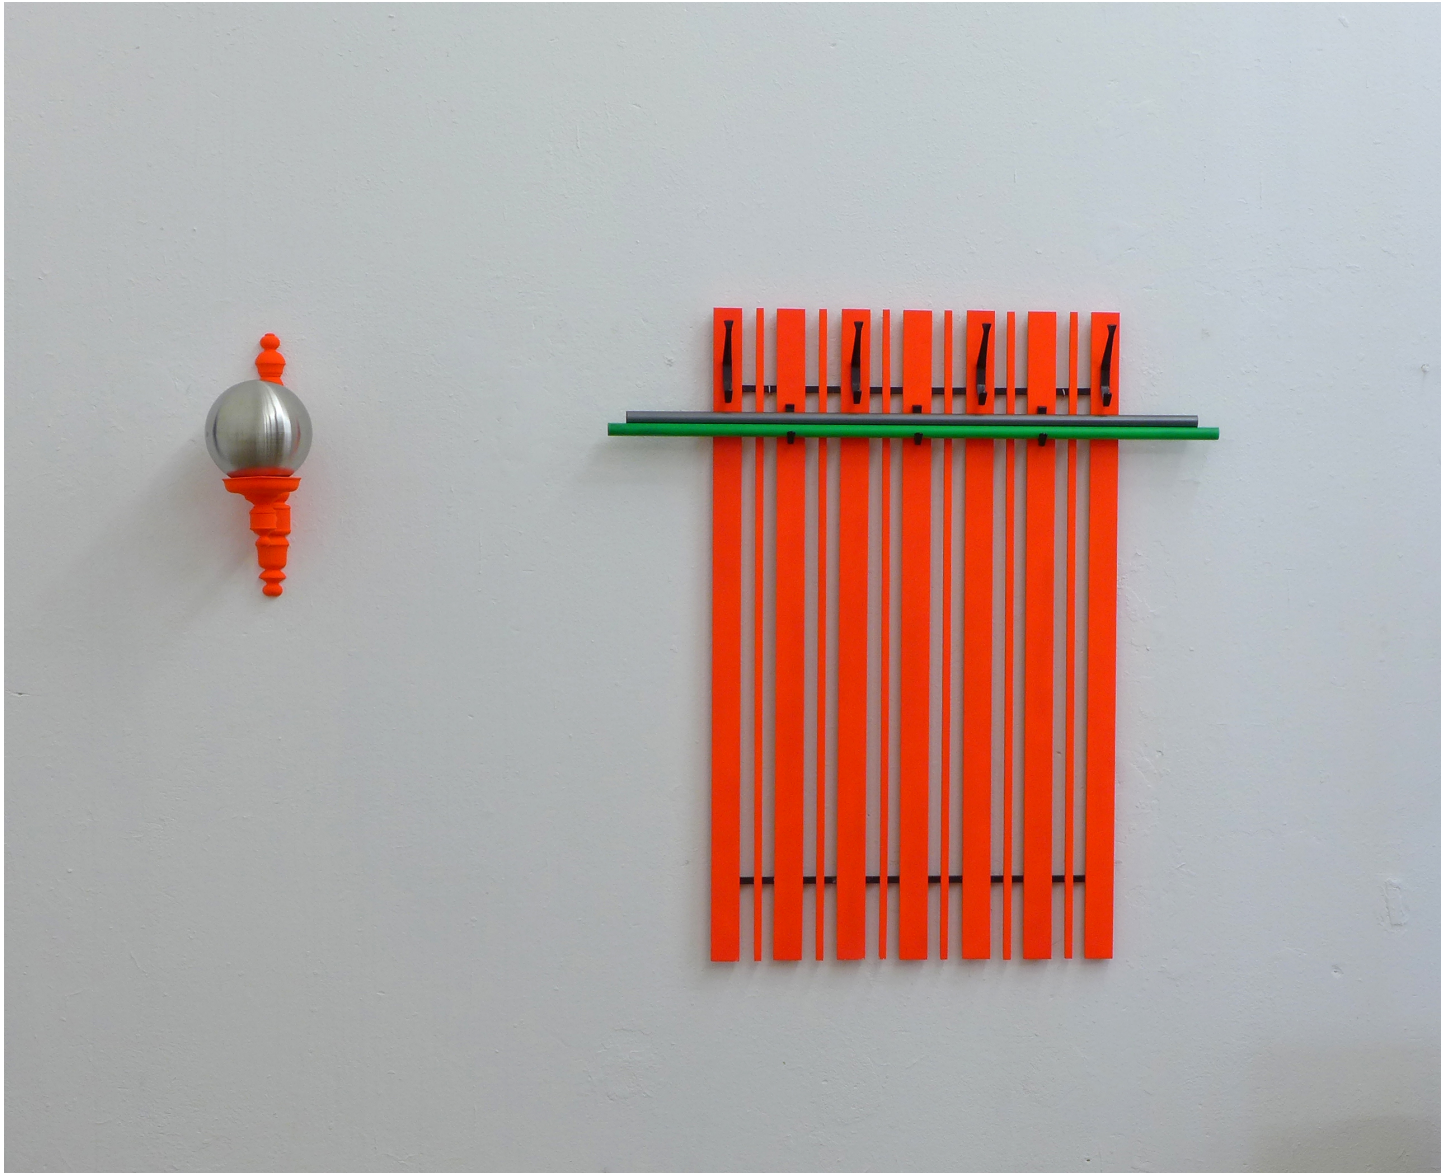

Eberhard Bosslet

Title	Exhibition View - Uferhalle am Schloss
Year	2017
Materials	Paint on Wood, Stainless Steel, Steel, coated
Dimensions	
Category	02. SCULPTURE, 27. Exhibition Views
Showed at	Uferhalle Am Schloss, Dresden, D
Photographer	Bosslet, Eberhard
Copyright	BOSSLET at VG-Bild/Kunst, Bonn, Germany
Series	2016 - WARDROBES/RACKS
Location	Studio Dresden Übigau, 2000 - 2019, D
Solo Show	2017 Bosslet, Uferhalle Am Schloss, Dresden, D, 09.1.2017 - 31.12.2017
Group Shows	
Cities	Dresden, Germany
Producer/Supplier	
Gallery	
Price Category	00 NO