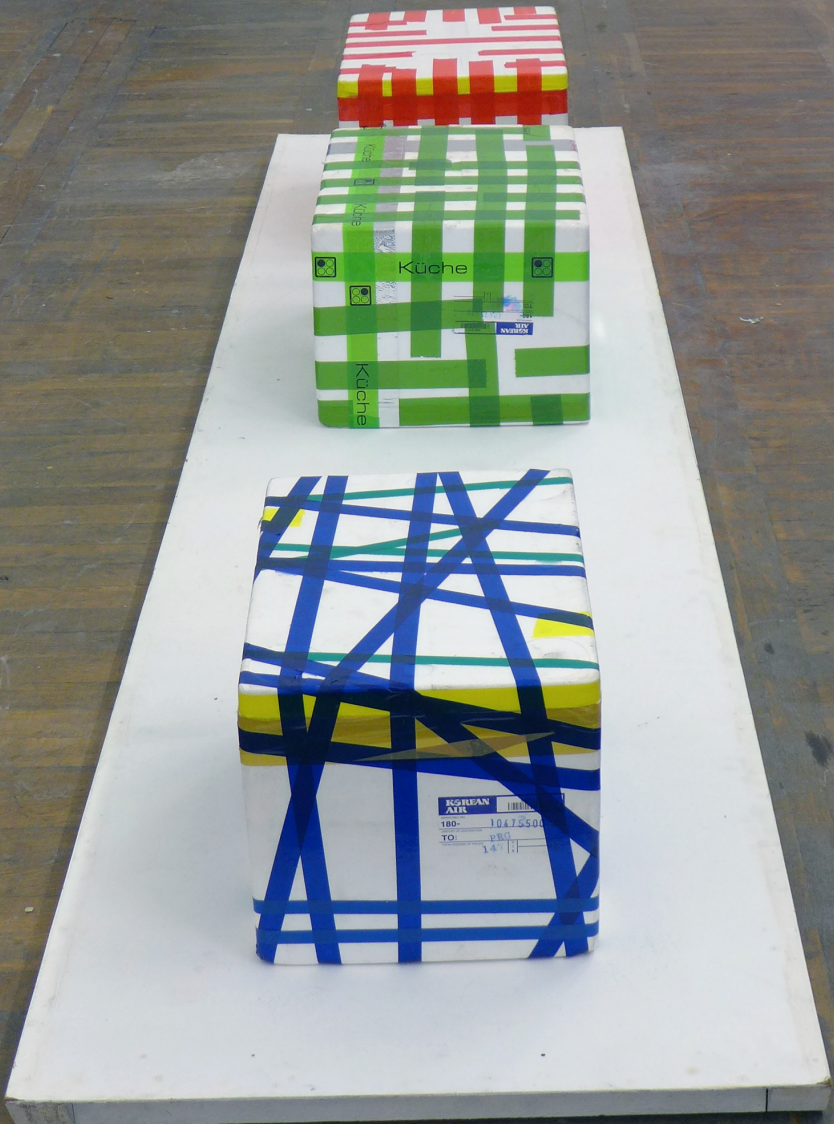

Eberhard Bosslet

KSTREAN
ZUS
180- 1047550
TO: 14.11

Title	Exhibition View - Uferhalle am Schloss
Year	2017
Materials	Adhesive tape, Styrofoam
Dimensions	
Category	02. SCULPTURE, 27. Exhibition Views
Showed at	Uferhalle Am Schloss, Dresden, D
Photographer	Bosslet, Eberhard
Copyright	BOSSLET at VG-Bild/Kunst, Bonn, Germany
Series	2016 - IMPORT/EXPORT - BOOGIE-WOOGIE, 2016 - WARDROBES/RACKS
Location	Studio Dresden Übigau, 2000 - 2019, D
Solo Show	2017 Bosslet, Uferhalle Am Schloss, Dresden, D, 09.1.2017 - 31.12.2017
Group Shows	
Cities	Dresden, Germany
Producer/Supplier	
Gallery	
Price Category	00 NO