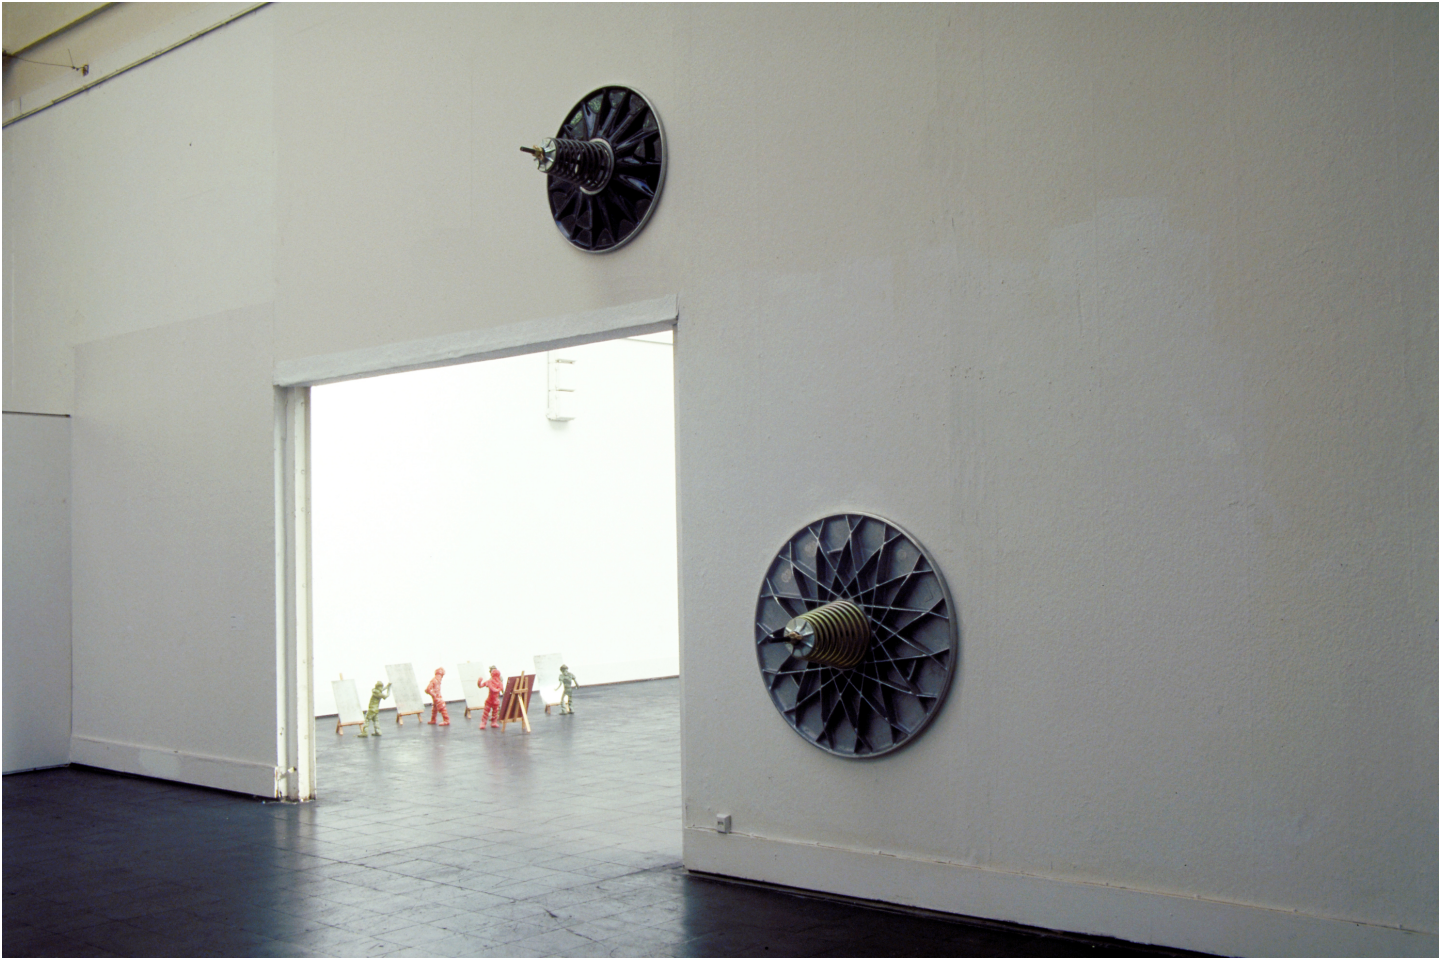

Eberhard Bosslet

Title	Exhibition View - Gloriolo SW
Year	1996
Materials	Aluminium casted, Aluminium coated, Steel
Dimensions	80x80x130 cm
Category	01. PAINTING, 03. INSTALLATION, 05. INDOOR SITE SPECIFIC INTERVENTION, 27. Exhibition Views
Showed at	Atatürk Kültür Merkezi, Istanbul, TR, Kunsthalle Mannheim, Mannheim, D, Kunstpalast Ehrenhof, Düsseldorf, D
Photographer	Bosslet, Eberhard
Copyright	BOSSLET at VG-Bild/Kunst, Bonn, Germany
Series	1993 - 2004 ANALOGIC DISCS, 1993 -1998 BILATERAL RELATIONS
Location	Kunstpalast Ehrenhof, Düsseldorf, D
Solo Show	
Group Shows	1996 Dialoge -Die verlorene Idee von der Ordnung der Dinge, Istanbul-Düsseldorf, TR,D,(Catalog), Curator Beral Madra
Cities	Düsseldorf, Germany
Producer/Supplier	Eibach Federn GmbH, Finnentrop, D, Scholze GmbH + Co KG, Frankenberg (Eder), D, Thyssen Hünnebeck GmbH, Ratingen, D
Gallery	
Price Category	grade 024