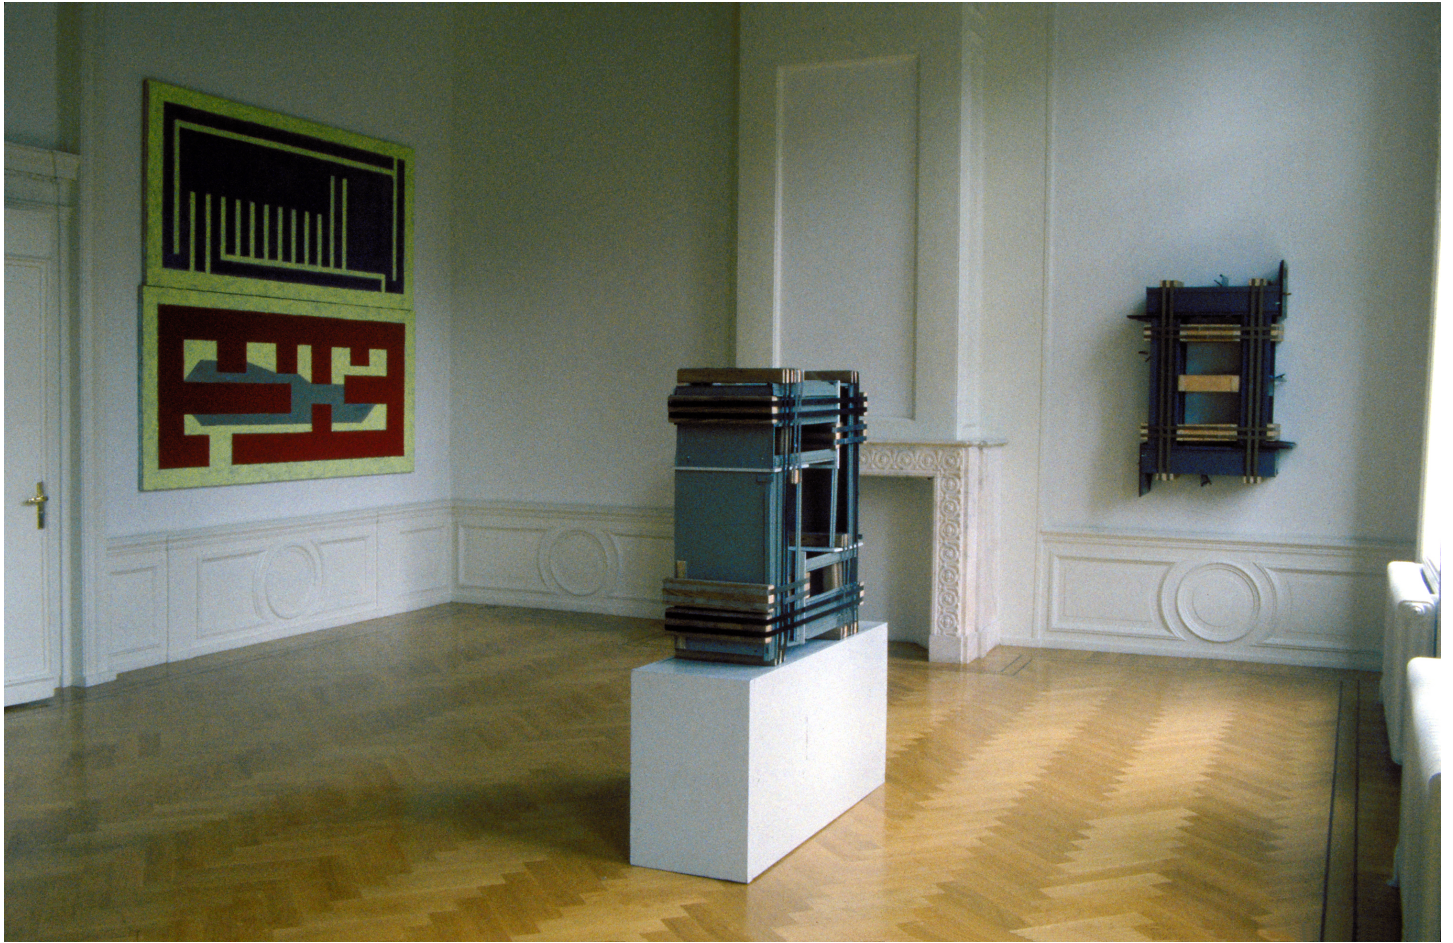

# Eberhard Bosslet

Title	Exhibition view
Year	1989
Materials	Steel, coated, Wood
Dimensions	
Category	02. SCULPTURE
Showed at	Gallery Barbara Farber, Amsterdam, NL
Photographer	Bosslet, Eberhard
Copyright	BOSSLET at VG-Bild/Kunst, Bonn, Germany
Series	1988 -2002 STRAPPING PIECES
Location	Gallery Barbara Farber, Amsterdam, NL
Solo Show	1989 Barbara Farber Gallery, Amsterdam, Holland
Group Shows	
Cities	Amsterdam, Holland
Producer/Supplier	
Gallery	
Price Category	grade 028