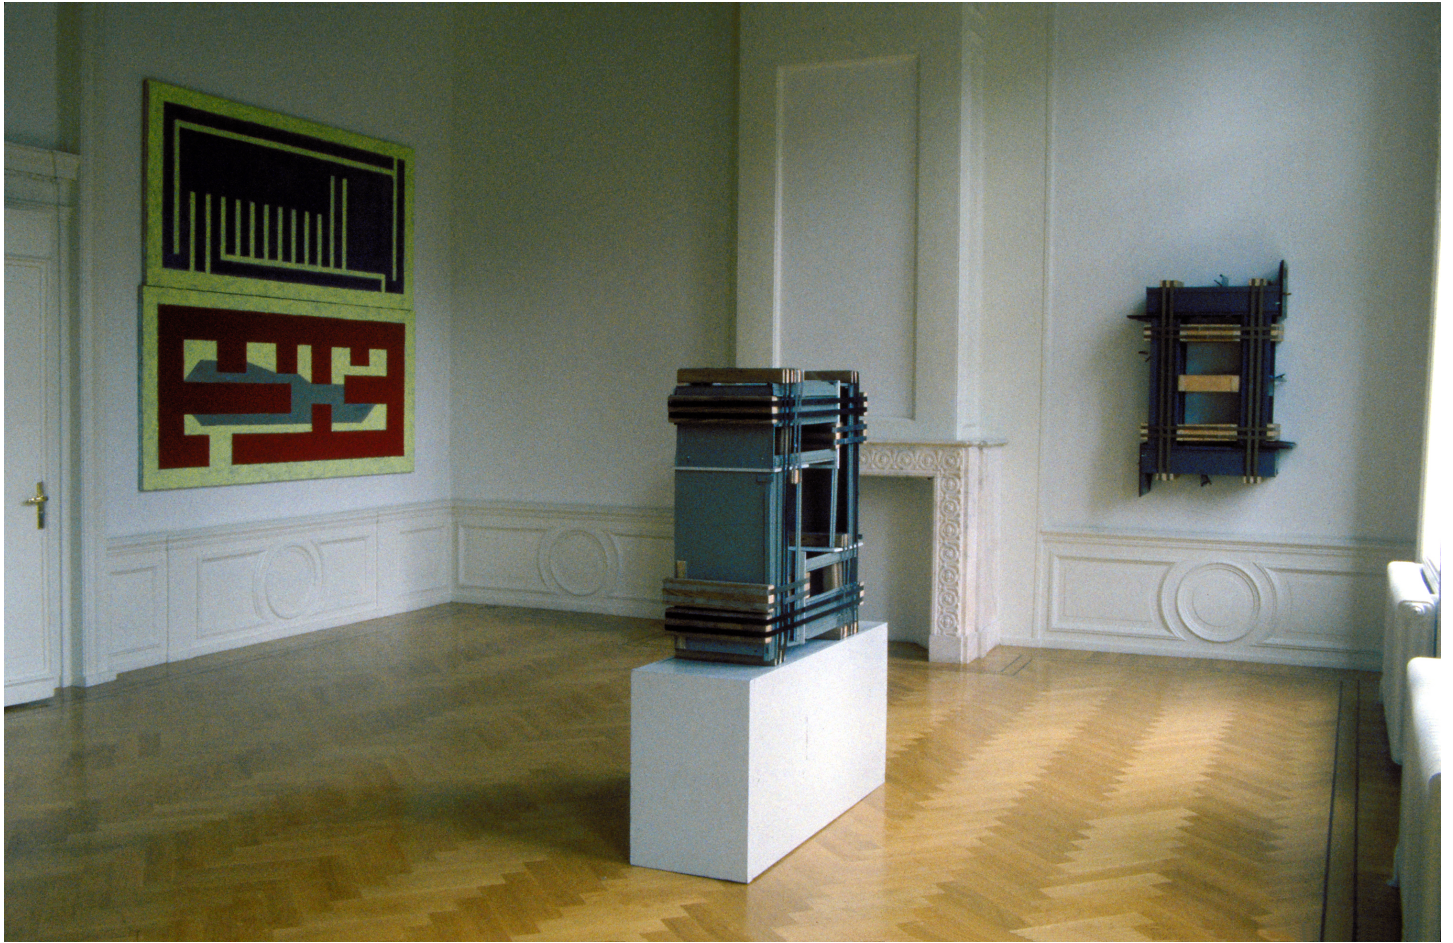

Eberhard Bosslet

| | |
|-------------------|---|
| Title | Exhibition view |
| Year | 1989 |
| Materials | Steel, coated, Wood |
| Dimensions | |
| Category | 02. SCULPTURE |
| Showed at | Gallery Barbara Farber, Amsterdam, NL |
| Photographer | Bosslet, Eberhard |
| Copyright | BOSSLET at VG-Bild/Kunst, Bonn, Germany |
| Series | 1988 -2002 STRAPPING PIECES |
| Location | Gallery Barbara Farber, Amsterdam, NL |
| Solo Show | 1989 Barbara Farber Gallery, Amsterdam, Holland |
| Group Shows | |
| Cities | Amsterdam, Holland |
| Producer/Supplier | |
| Gallery | |
| Price Category | grade 028 |