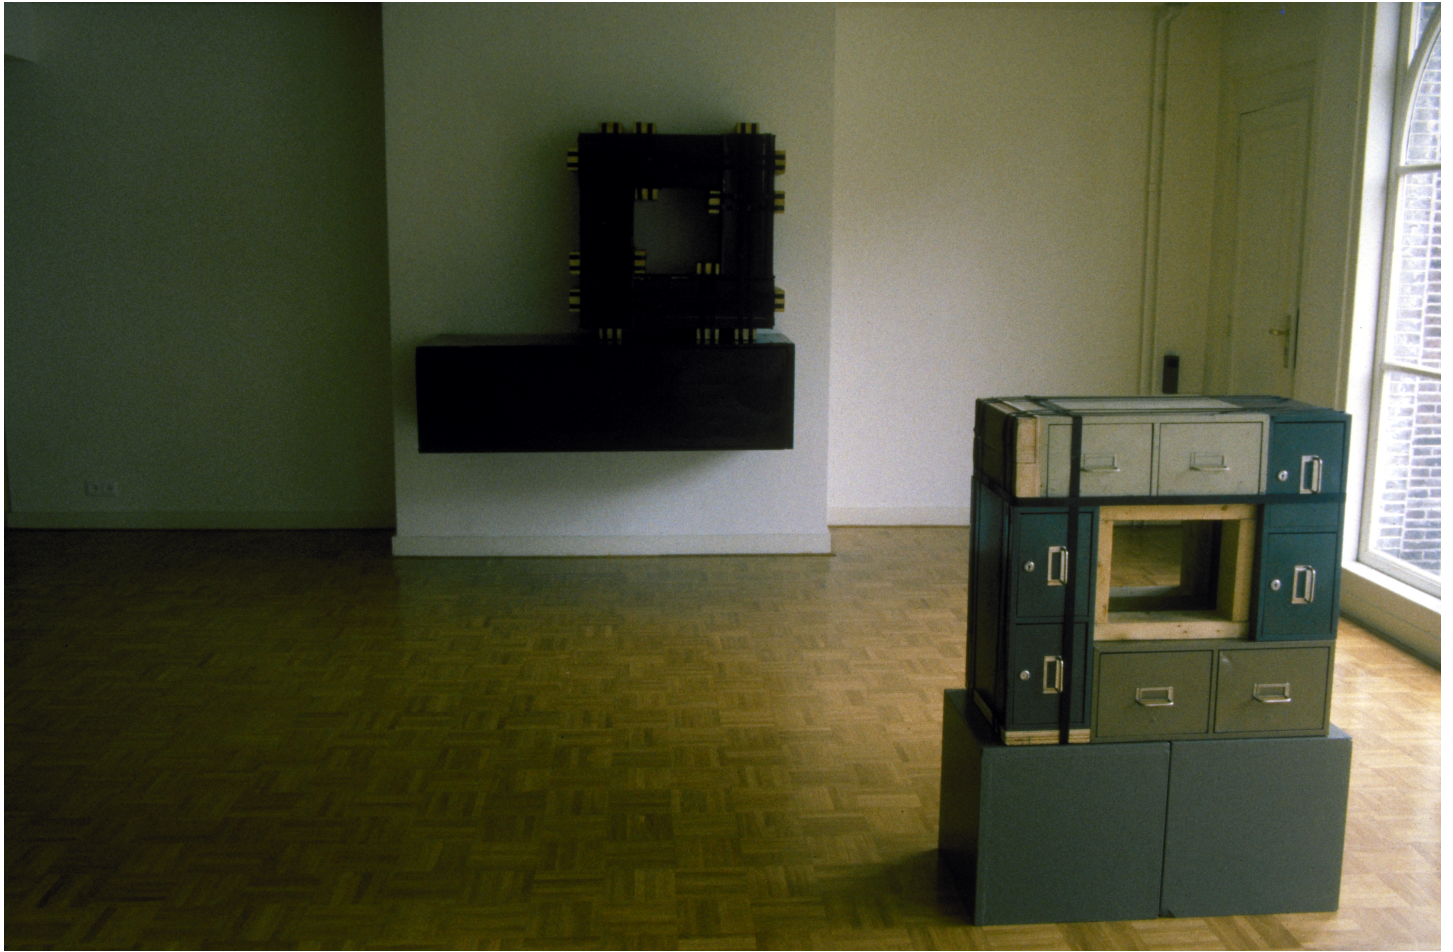

Eberhard Bosslet

Title	Exhibition view
Year	1989
Materials	Steel, coated, Wood
Dimensions	132x151x60 cm
Category	02. SCULPTURE
Showed at	Gallery Barbara Farber, Amsterdam, NL
Photographer	Bosslet, Eberhard
Copyright	BOSSLET at VG-Bild/Kunst, Bonn, Germany
Series	1988 -2002 STRAPPING PIECES
Location	Gallery Barbara Farber, Amsterdam, NL
Solo Show	1989 Barbara Farber Gallery, Amsterdam, Holland
Group Shows	
Cities	Amsterdam, Holland
Producer/Supplier	
Gallery	
Price Category	grade 028