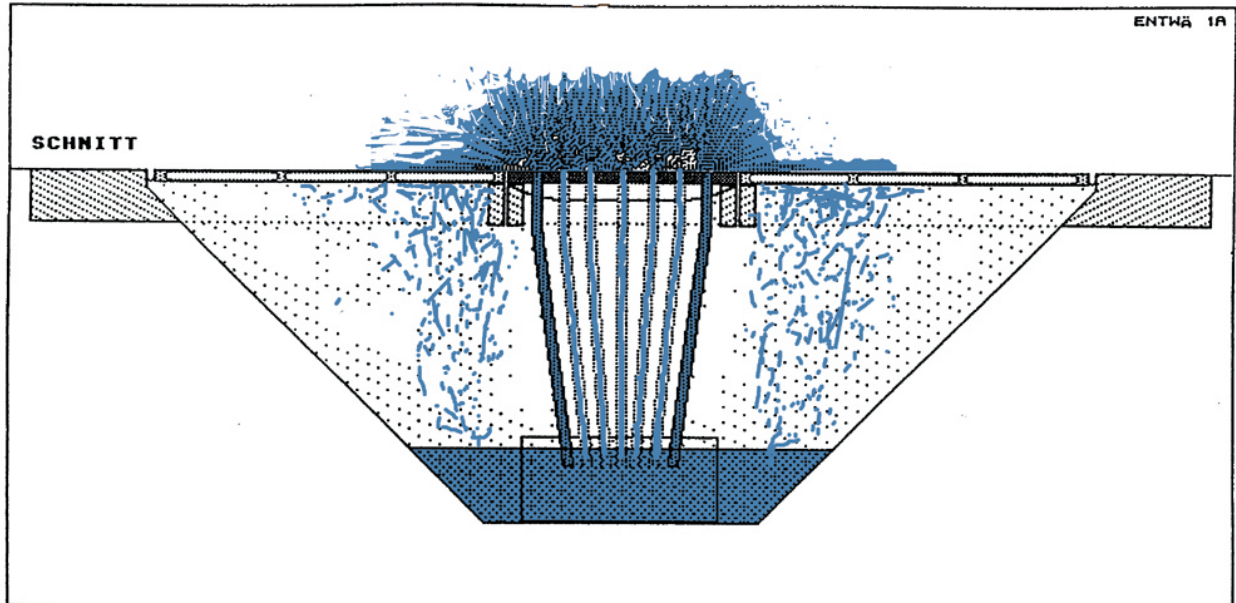

Eberhard Bosslet

ENTWÄSSERN

Title	Entwässern
Year	1999
Materials	Electronic steering, Steel, casted, Water
Dimensions	d= 3m
Category	18. Projects, Proposals, Concepts
Showed at	
Photographer	
Copyright	BOSSLET at VG-Bild/Kunst, Bonn, Germany
Series	
Location	
Solo Show	
Group Shows	
Cities	
Producer/Supplier	
Gallery	
Price Category	on request