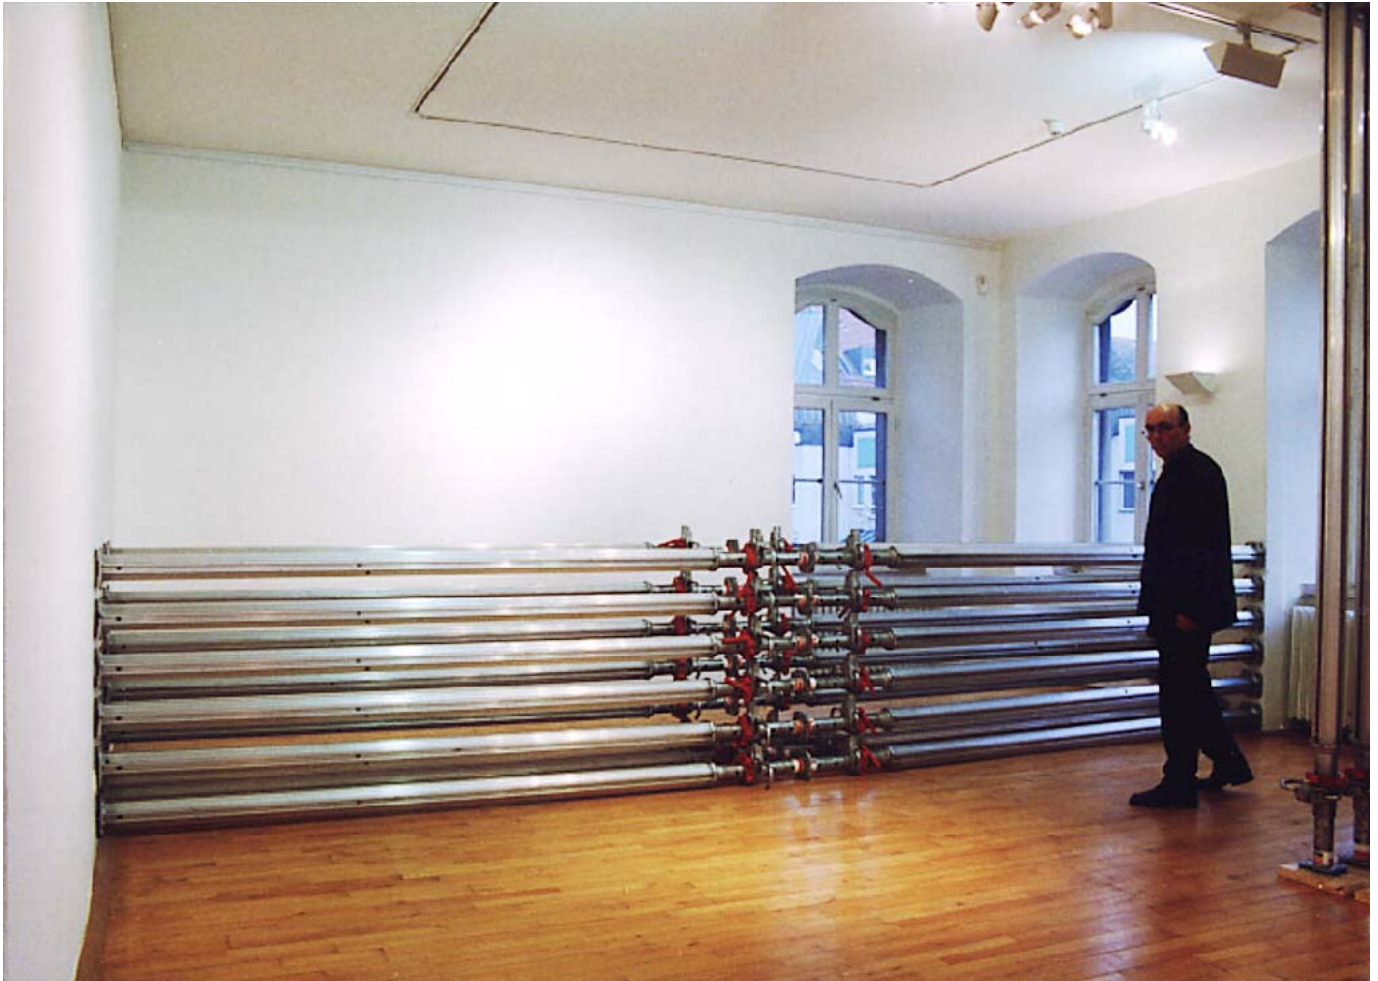

# Eberhard Bosslet

Title	Eberhard Bosslet
Year	1998
Materials	Glass
Dimensions	
Category	28. Eberhard Bosslet Portraits
Showed at	Städtische Galerie, Iserlohn, D
Photographer	Bosslet, Eberhard
Copyright	BOSSLET at VG-Bild/Kunst, Bonn, Germany
Series	
Location	Städtische Galerie Iserlohn, D
Solo Show	1998 ATTRAKTOREN, Städtische Galerie Iserlohn, D, Curator Rainer Danne
Group Shows	
Cities	Iserlohn, Germany
Producer/Supplier	
Gallery	
Price Category	00 NO