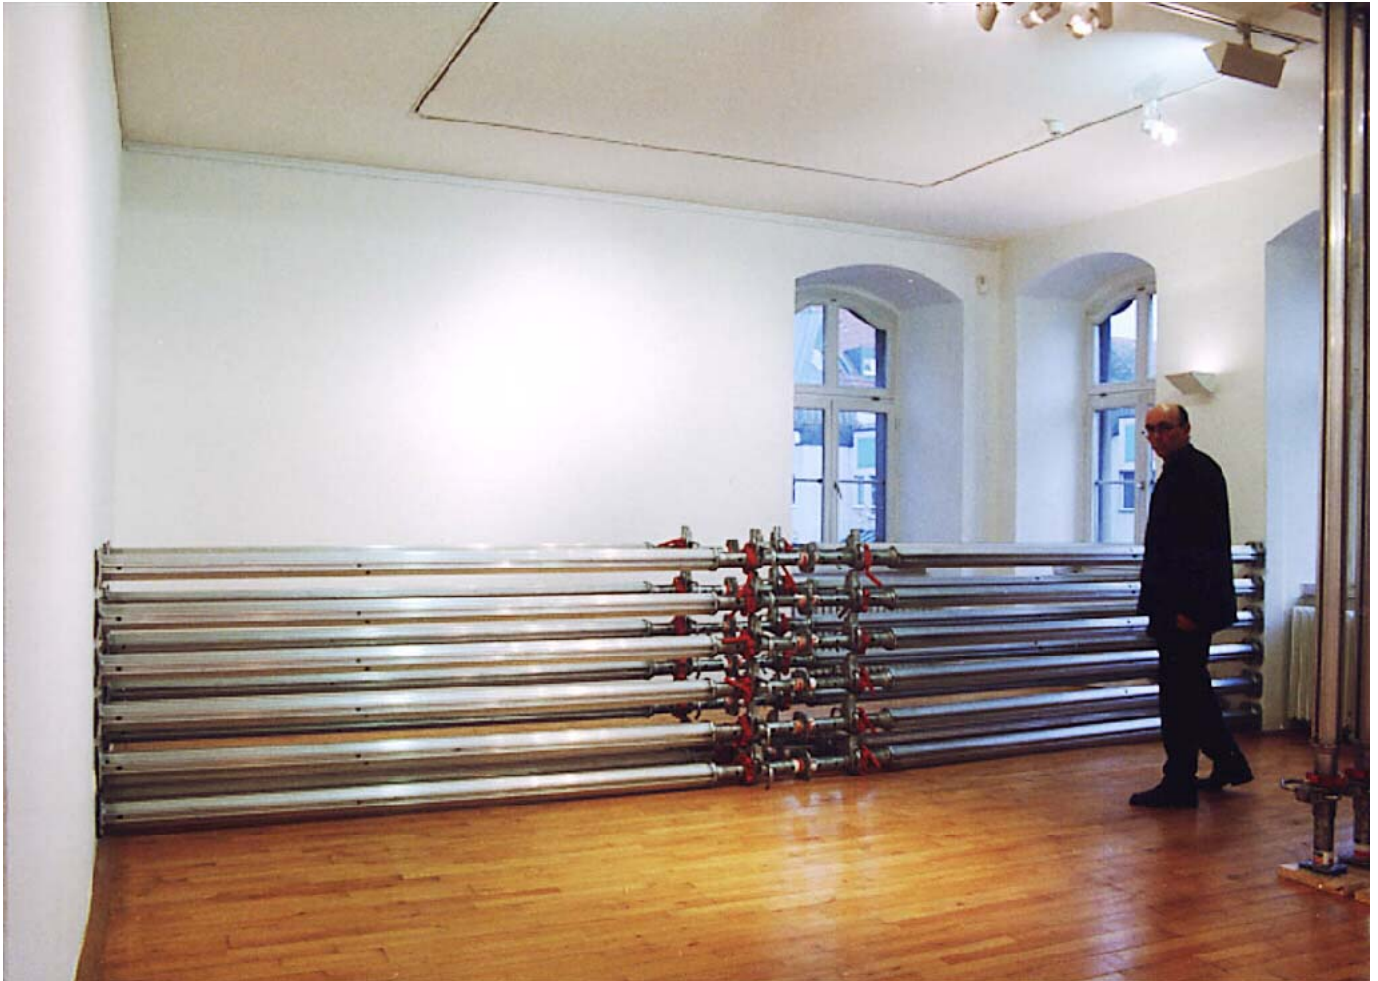

Eberhard Bosslet

Title	Eberhard Bosslet
Year	1998
Materials	Glass
Dimensions	
Category	28. Eberhard Bosslet Portraits
Showed at	Städtische Galerie, Iserlohn, D
Photographer	Bosslet, Eberhard
Copyright	BOSSLET at VG-Bild/Kunst, Bonn, Germany
Series	
Location	Städtische Galerie Iserlohn, D
Solo Show	1998 ATTRAKTOREN, Städtische Galerie Iserlohn, D, Curator Rainer Danne
Group Shows	
Cities	Iserlohn, Germany
Producer/Supplier	
Gallery	
Price Category	00 NO