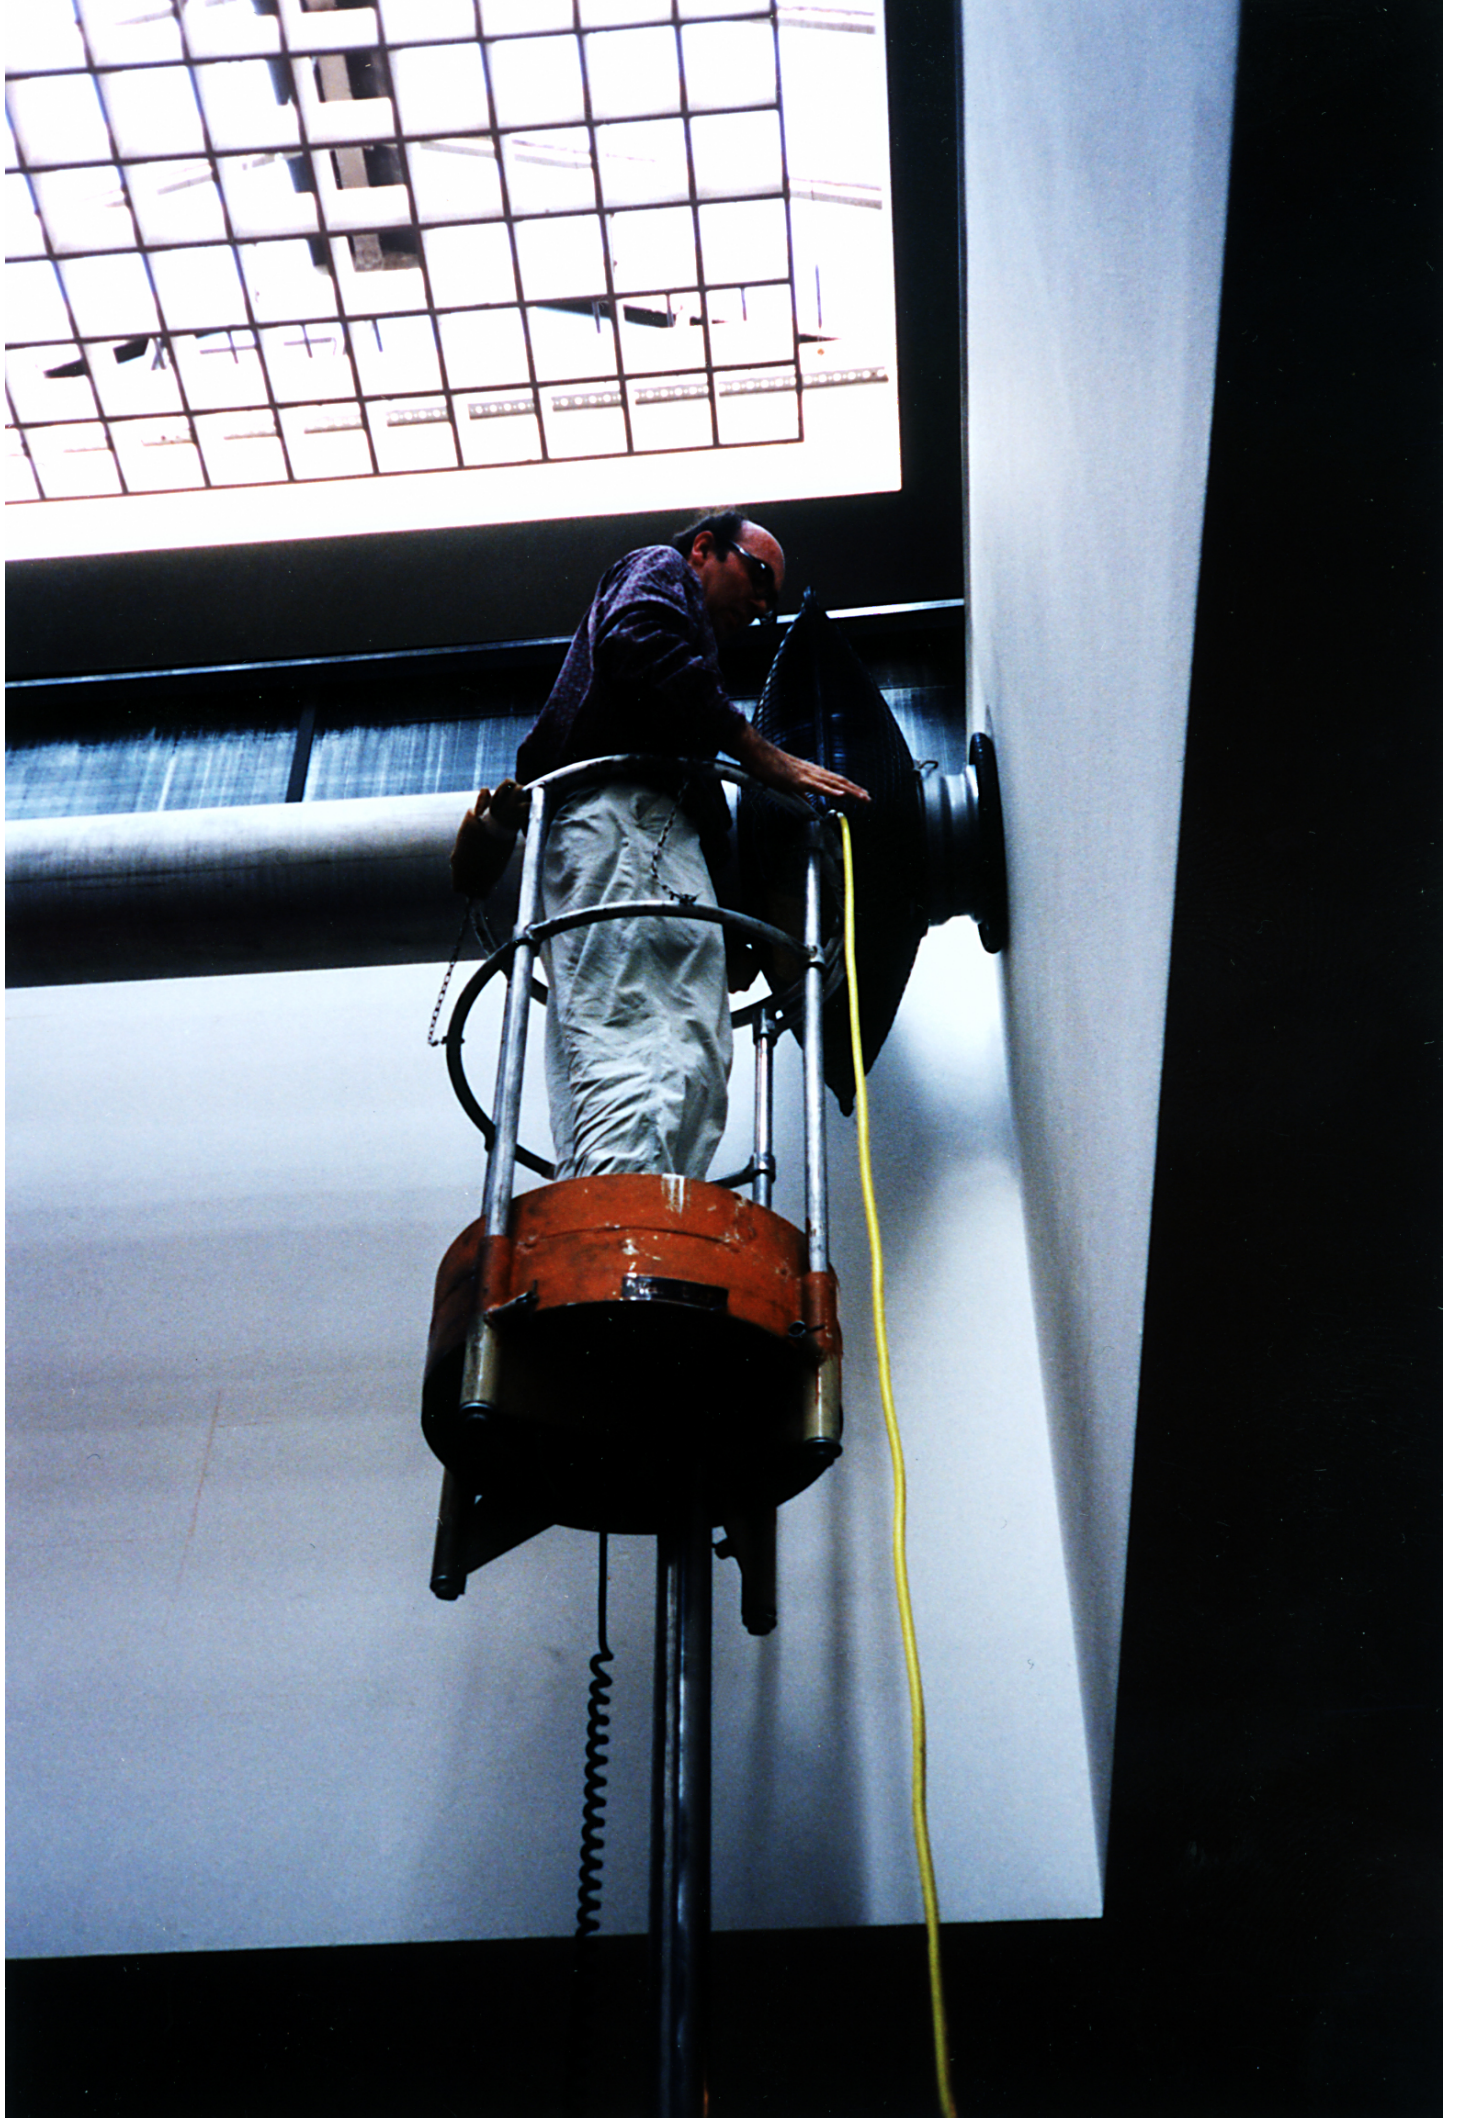

# Eberhard Bosslet

Title	Eberhard Bosslet
Year	1993
Materials	Compressed Air System, Rubber, Steel, coated
Dimensions	
Category	03. INSTALLATION, 05. INDOOR SITE SPECIFIC INTERVENTION, 28. Eberhard Bosslet Portraits
Showed at	Kunstverein der Rheinlande und Westfalen, Düsseldorf, D
Photographer	Schoormans, Adrian
Copyright	BOSSLET at VG-Bild/Kunst, Bonn, Germany
Series	1989 - 2002 PNEUMATIC INSTALLATION
Location	Kunstverein der Rheinlande und Westfalen, Düsseldorf, D
Solo Show	
Group Shows	1993 Eberhard Bosslet & Lawrence Gipe, Kunstverein Düsseldorf, D, (Catalog), Curator Raimund Stecker
Cities	Düsseldorf, Germany
Producer/Supplier	Vetter GmbH, Vepro GmbH, Zülpich, D
Gallery	
Price Category	grade 030