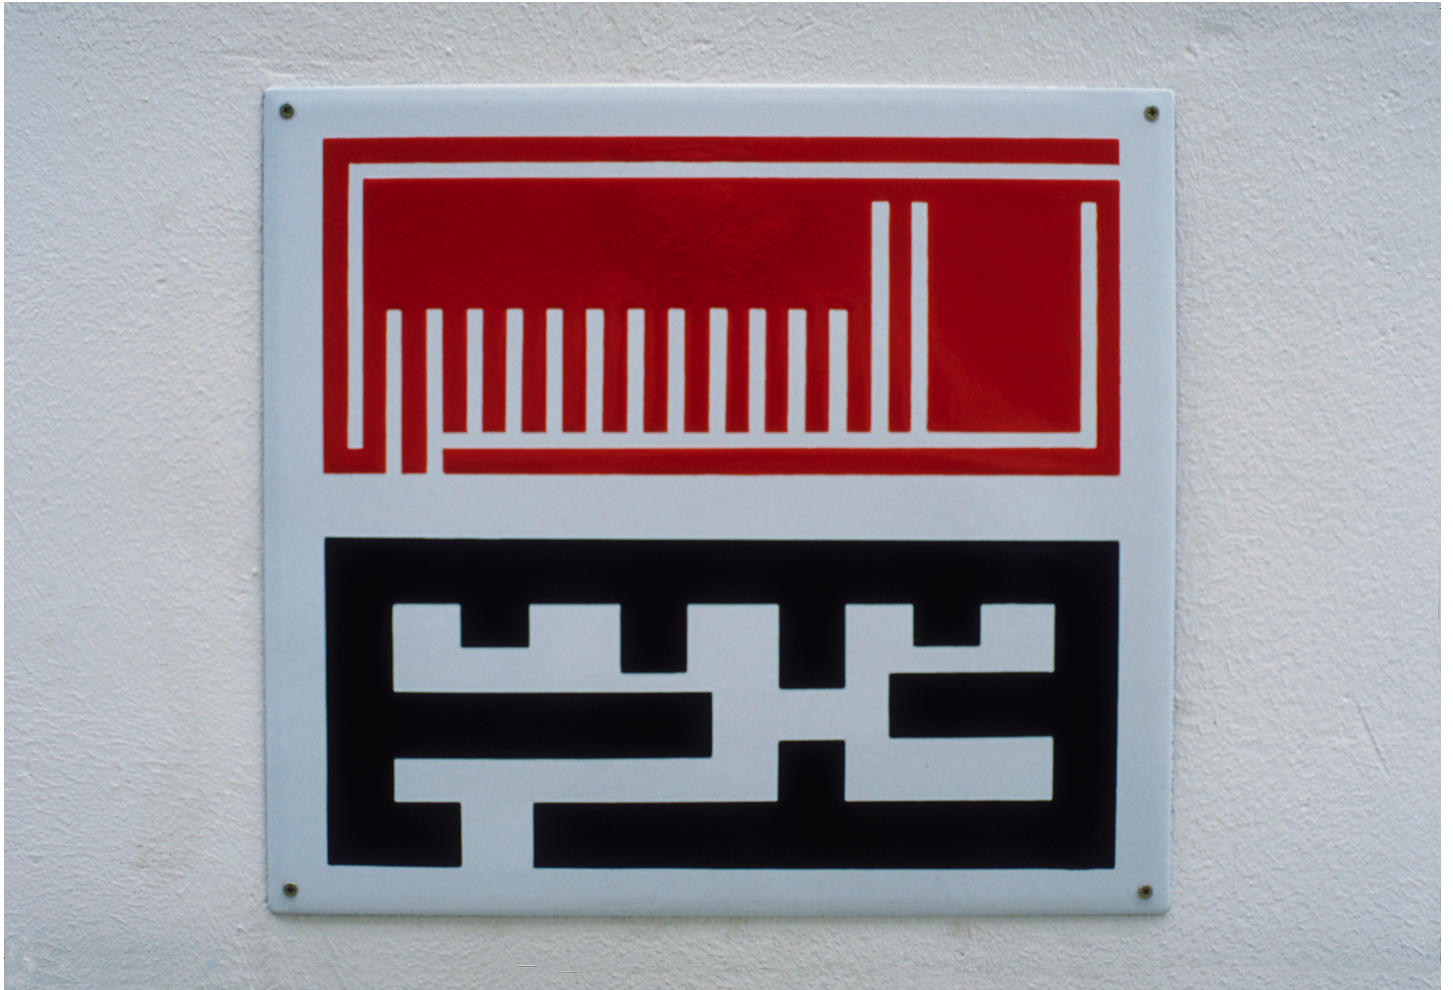

Eberhard Bosslet

Title	E 48/210 F
Year	1987
Materials	Backed Enamel
Dimensions	30,5x33,7x1 cm
Category	01. PAINTING, 14. Editions/Multiples
Showed at	
Photographer	Bosslet, Eberhard
Copyright	BOSSLET at VG-Bild/Kunst, Bonn, Germany
Series	1985 - 1988 FLOORPAN & SUPPLYGRID PAINTINGS
Location	
Solo Show	
Group Shows	
Cities	Duisburg, Germany
Producer/Supplier	Dennstedt Email, Essen, D
Gallery	
Price Category	grade 016