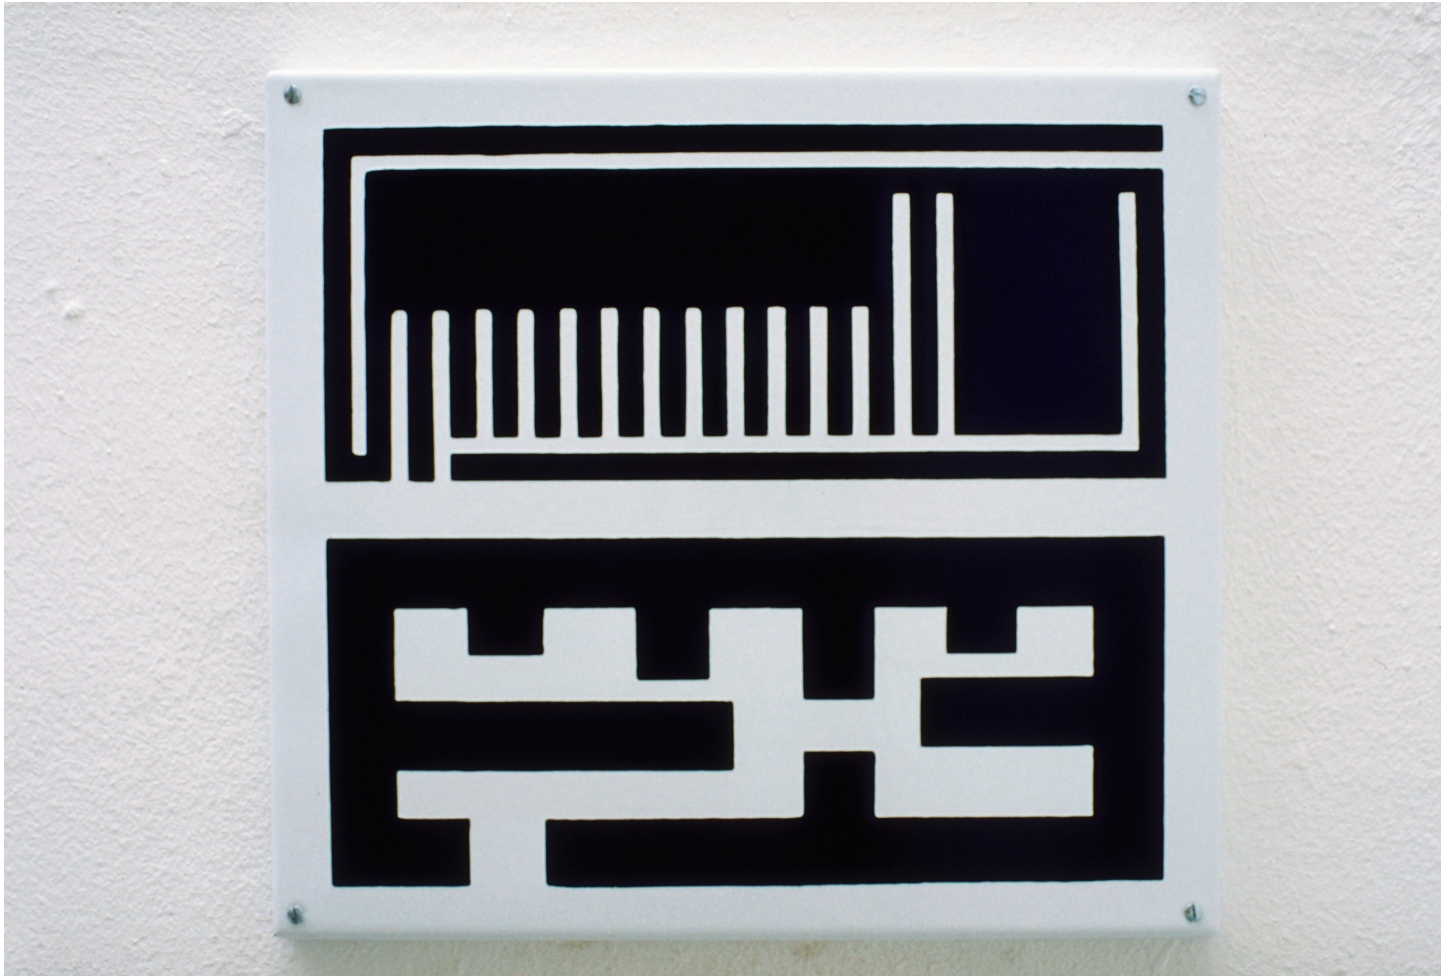

Eberhard Bosslet

Title	E 48/110 K
Year	1988
Materials	Backed Enamel
Dimensions	30,5x33,7x2,2 cm
Category	01. PAINTING, 14. Editions/Multiples
Showed at	Gallery John Gibson, New York, USA., Mercer Union, Toronto, CAN
Photographer	Bosslet, Eberhard
Copyright	BOSSLET at VG-Bild/Kunst, Bonn, Germany
Series	1985 - 1988 FLOORPAN & SUPPLYGRID PAINTINGS
Location	
Solo Show	1988 Mercer Union, Toronto, Canada, Curator Steven Pozel
Group Shows	
Cities	Duisburg, Germany
Producer/Supplier	Dennstedt Email, Essen, D
Gallery	
Price Category	grade 014