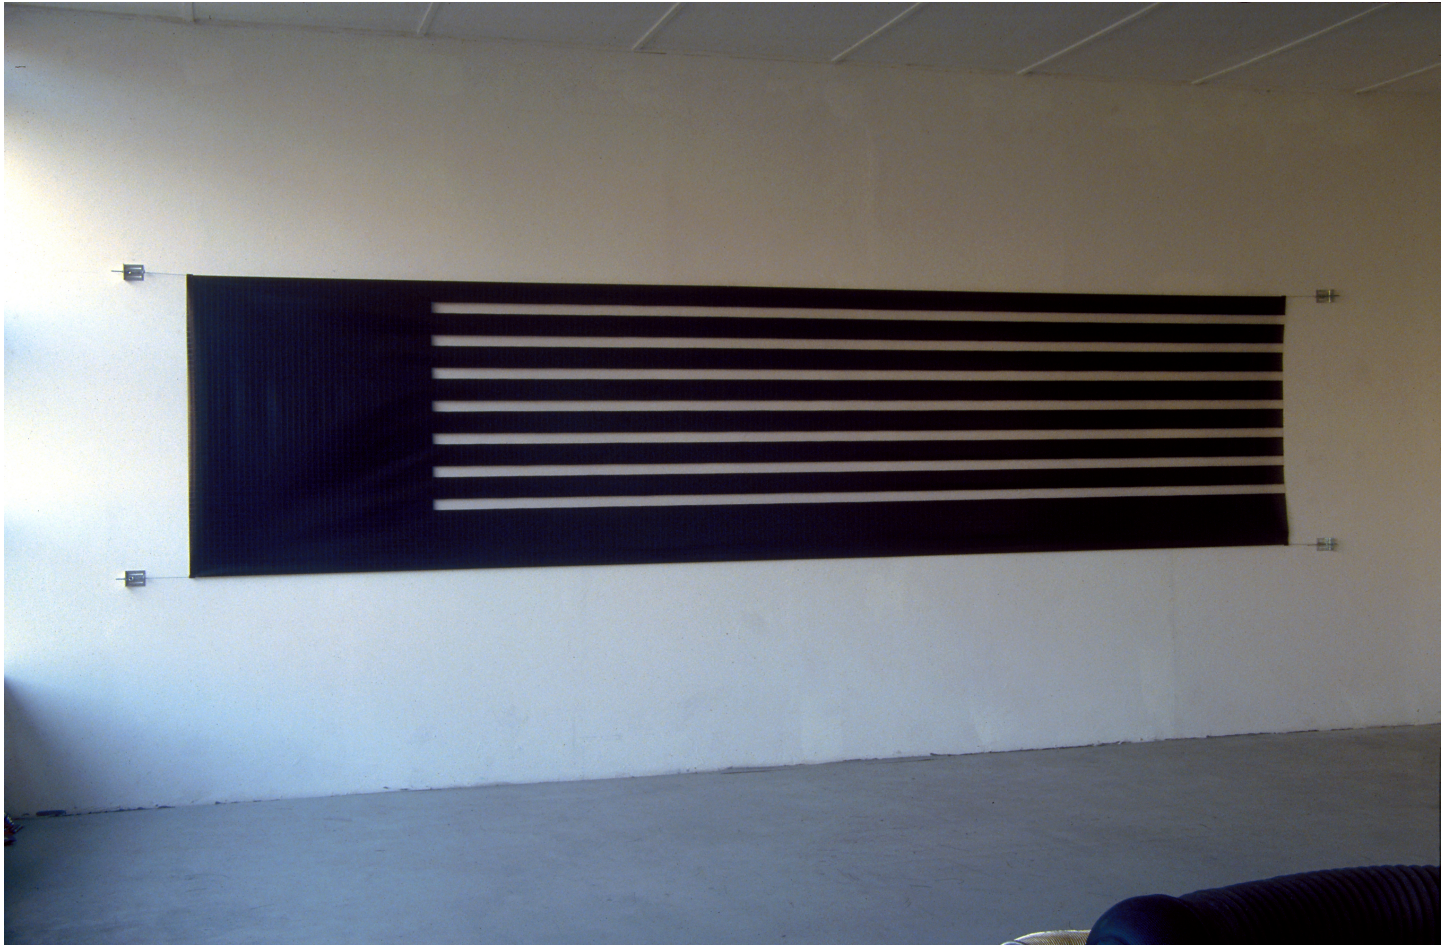

# Eberhard Bosslet

Title	DURH III
Year	1992
Materials	Steel, Synthetic Fabric / Sailcloth
Dimensions	135x588x4 cm
Category	01. PAINTING
Showed at	Kunsthal Rotterdam, NL
Photographer	Bosslet, Eberhard
Copyright	BOSSLET at VG-Bild/Kunst, Bonn, Germany
Series	1989 - TAPESTRIPES & APRONS
Location	Studio Duisburg, 1989-2002, D
Solo Show	
Group Shows	
Cities	Duisburg, Germany
Producer/Supplier	Dimension Polyant, Kempen, D
Gallery	
Price Category	grade 026