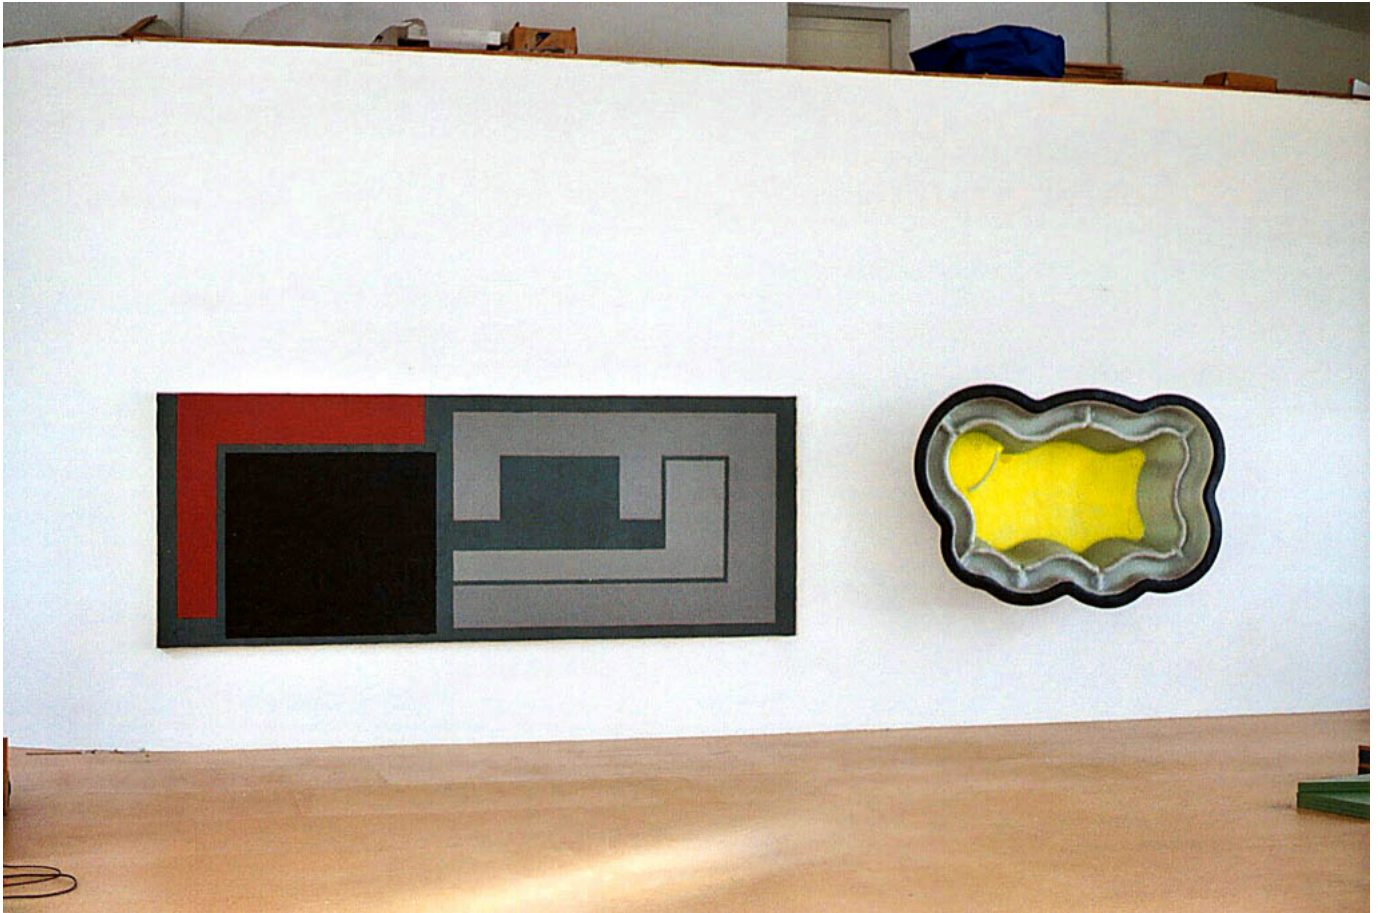

# Eberhard Bosslet

Title	DU 9/85
Year	1985
Materials	Paint on Canvas, Wood
Dimensions	150x395x4 cm
Category	01. PAINTING
Showned at	
Photographer	Bosslet, Eberhard
Copyright	BOSSLET at VG-Bild/Kunst, Bonn, Germany
Series	1985 - 1988 FLOORPAN & SUPPLYGRID PAINTINGS
Location	Studio Dresden Übigau, 2000 - 2019, D
Solo Show	
Group Shows	
Cities	Duisburg, Germany
Producer/Supplier	
Gallery	
Price Category	00 NO