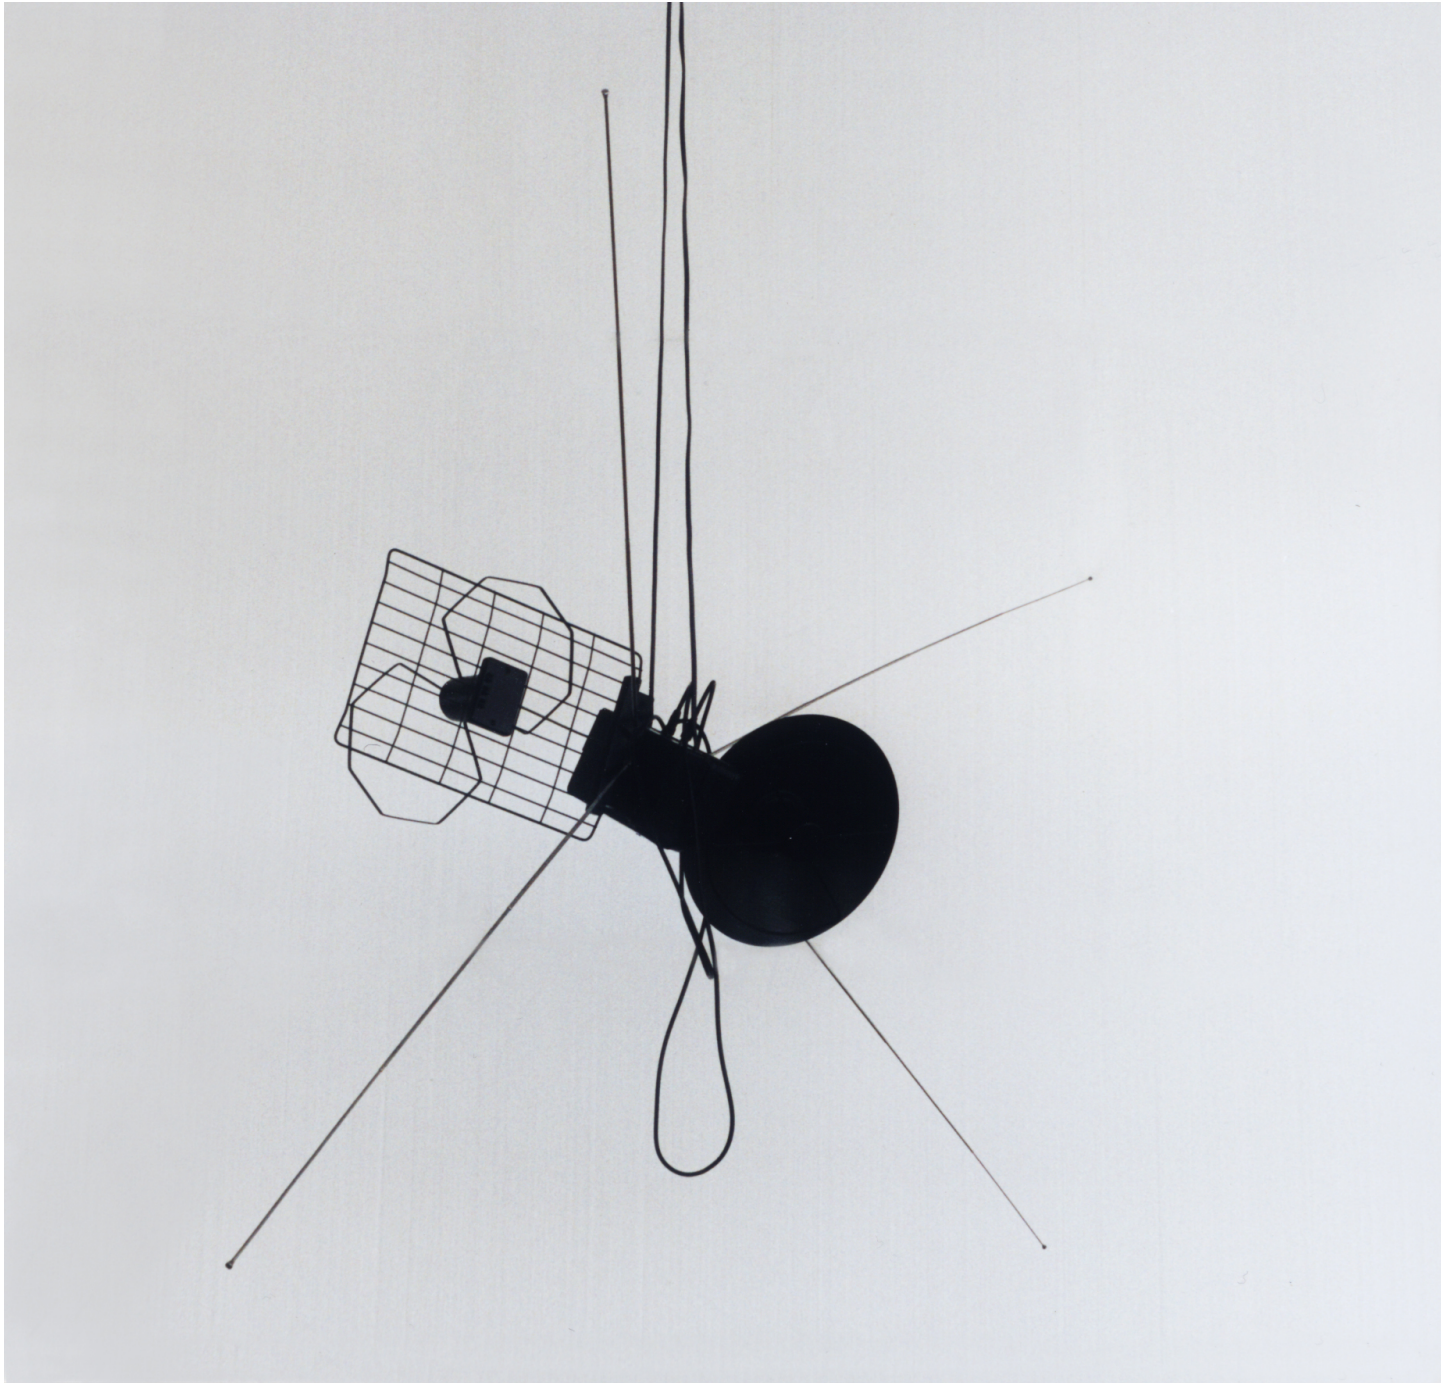

# Eberhard Bosslet

|                   |   |
|-------------------|---|
| Title             | Discovery 1                             |
| Year              | 2001                                    |
| Materials         | Mixed Media, Synthetic Material         |
| Dimensions        | 100x150x60 cm                           |
| Category          | 02. SCULPTURE                           |
| Showed at         |   |
| Photographer      | Bosslet, Eberhard                       |
| Copyright         | BOSSLET at VG-Bild/Kunst, Bonn, Germany |
| Series            | 1997 - 2012 ELECTRIC LIGHT SCULPTURES   |
| Location          | Studio Dresden Übigau, 2000 - 2019, D   |
| Solo Show         |   |
| Group Shows       |   |
| Cities            | Dresden, Germany                        |
| Producer/Supplier |   |
| Gallery           |   |
| Price Category    | grade 017                               |