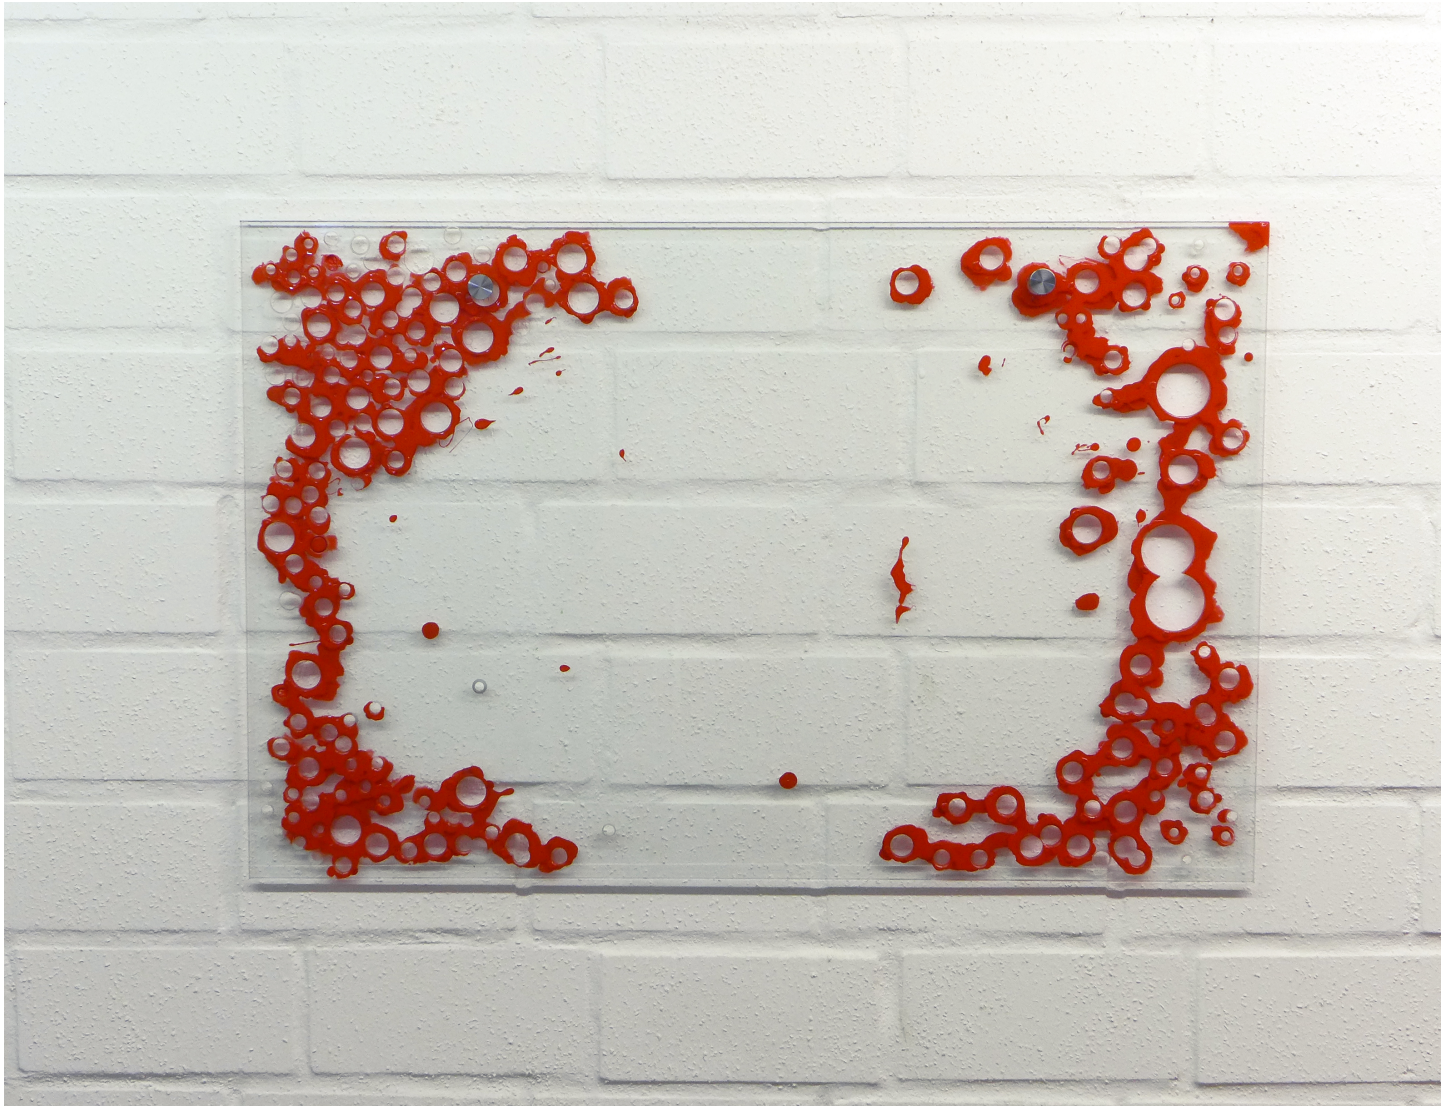

Eberhard Bosslet

Title	Desaster
Year	2023
Materials	Paint on Glass
Dimensions	56x86x0,6cm
Category	01. PAINTING
Showned at	
Photographer	Bosslet, Eberhard
Copyright	BOSSLET at VG-Bild/Kunst, Bonn, Germany
Series	1980 - PAINTING ON GLASS
Location	
Solo Show	
Group Shows	
Cities	Berlin, Germany
Producer/Supplier	Scholl Glastechnik, GmbH, Lommatzsch, D
Gallery	
Price Category	grade 015