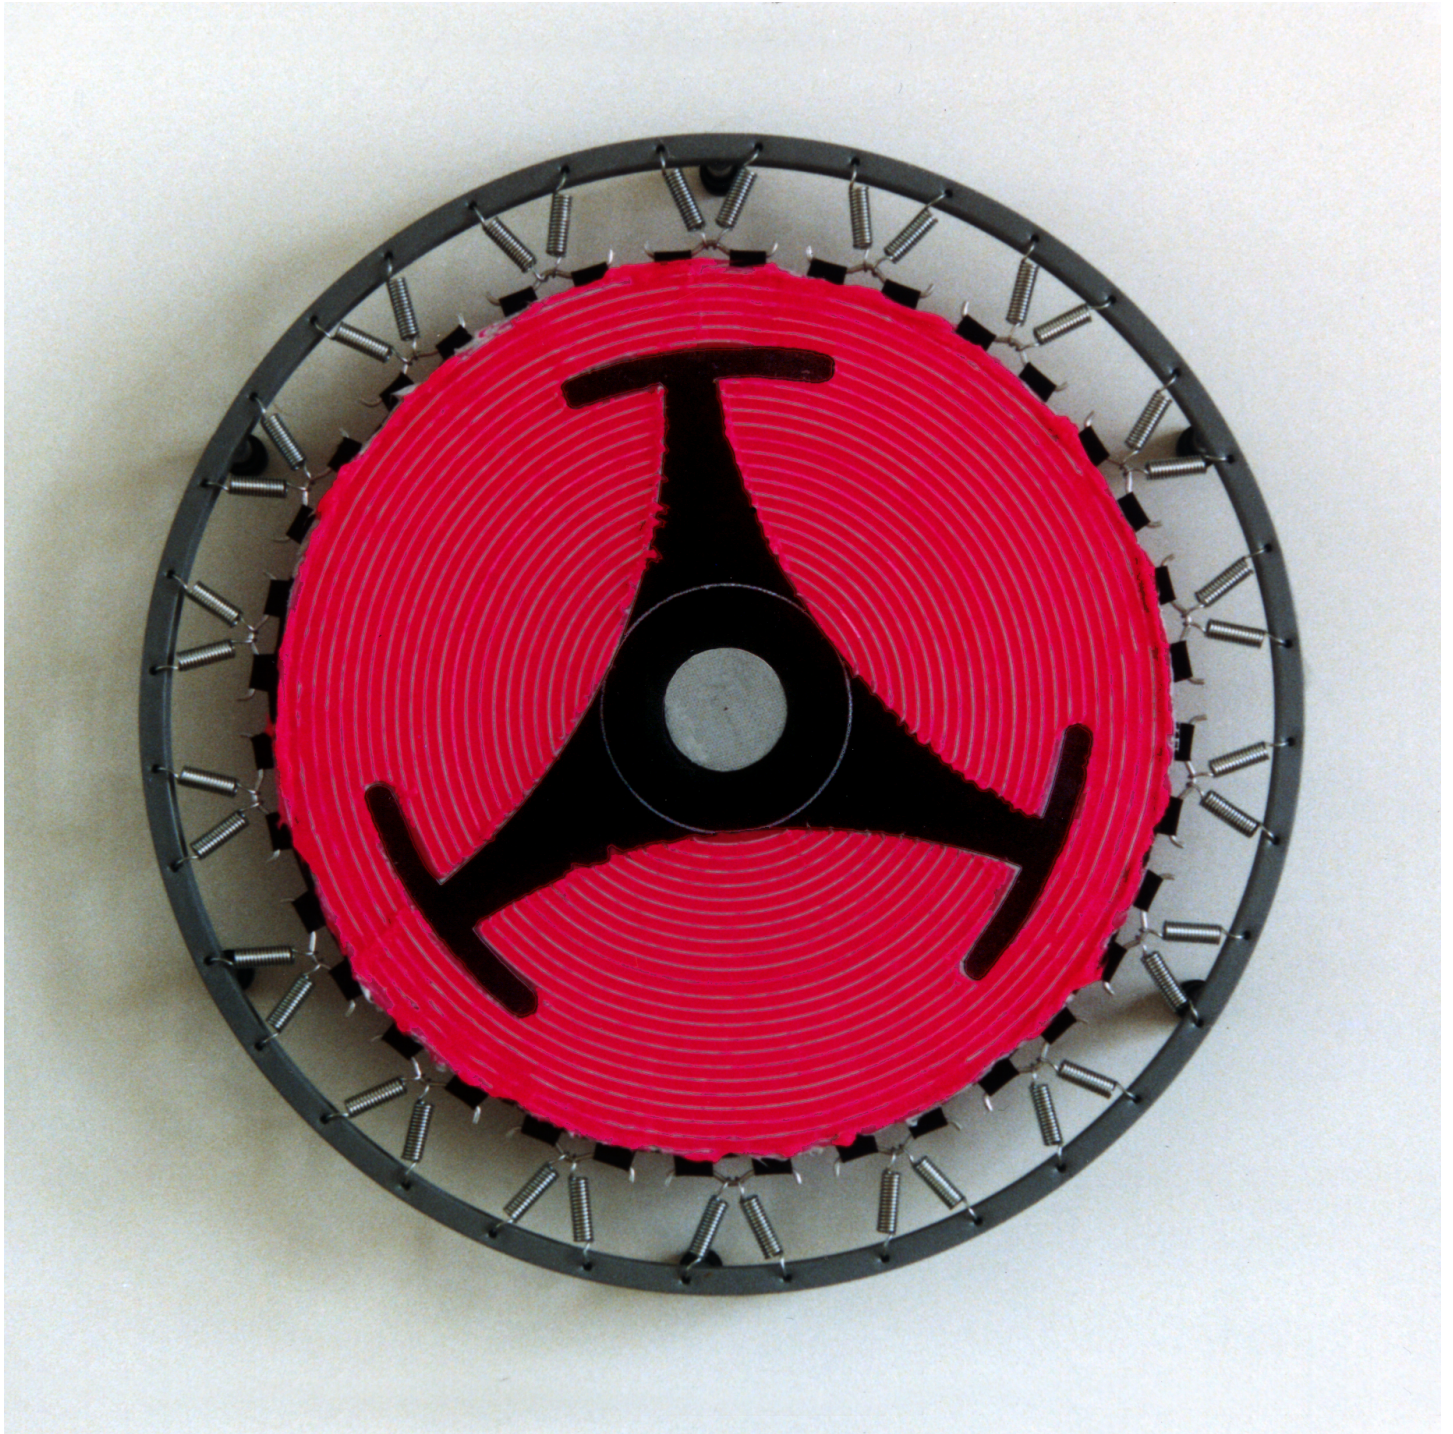

## Eberhard Bosslet

Title	DD 10-6/2001 PSW
Year	2001
Materials	Paint on Canvas, Plaster/Synthetic Compound, Rubber, Silicon on Canvas, Steel, coated, Steel, galvanized
Dimensions	102x102x13cm
Category	01. PAINTING
Showed at	
Photographer	Bosslet, Eberhard
Copyright	BOSSLET at VG-Bild/Kunst, Bonn, Germany
Series	1993 - 2004 ANALOGIC DISCS
Location	Studio Dresden Übigau, 2000 - 2019, D
Solo Show	2002 Analoge Scheiben, Galerie Bochynek, Düsseldorf, D
Group Shows	
Cities	Dresden, Germany