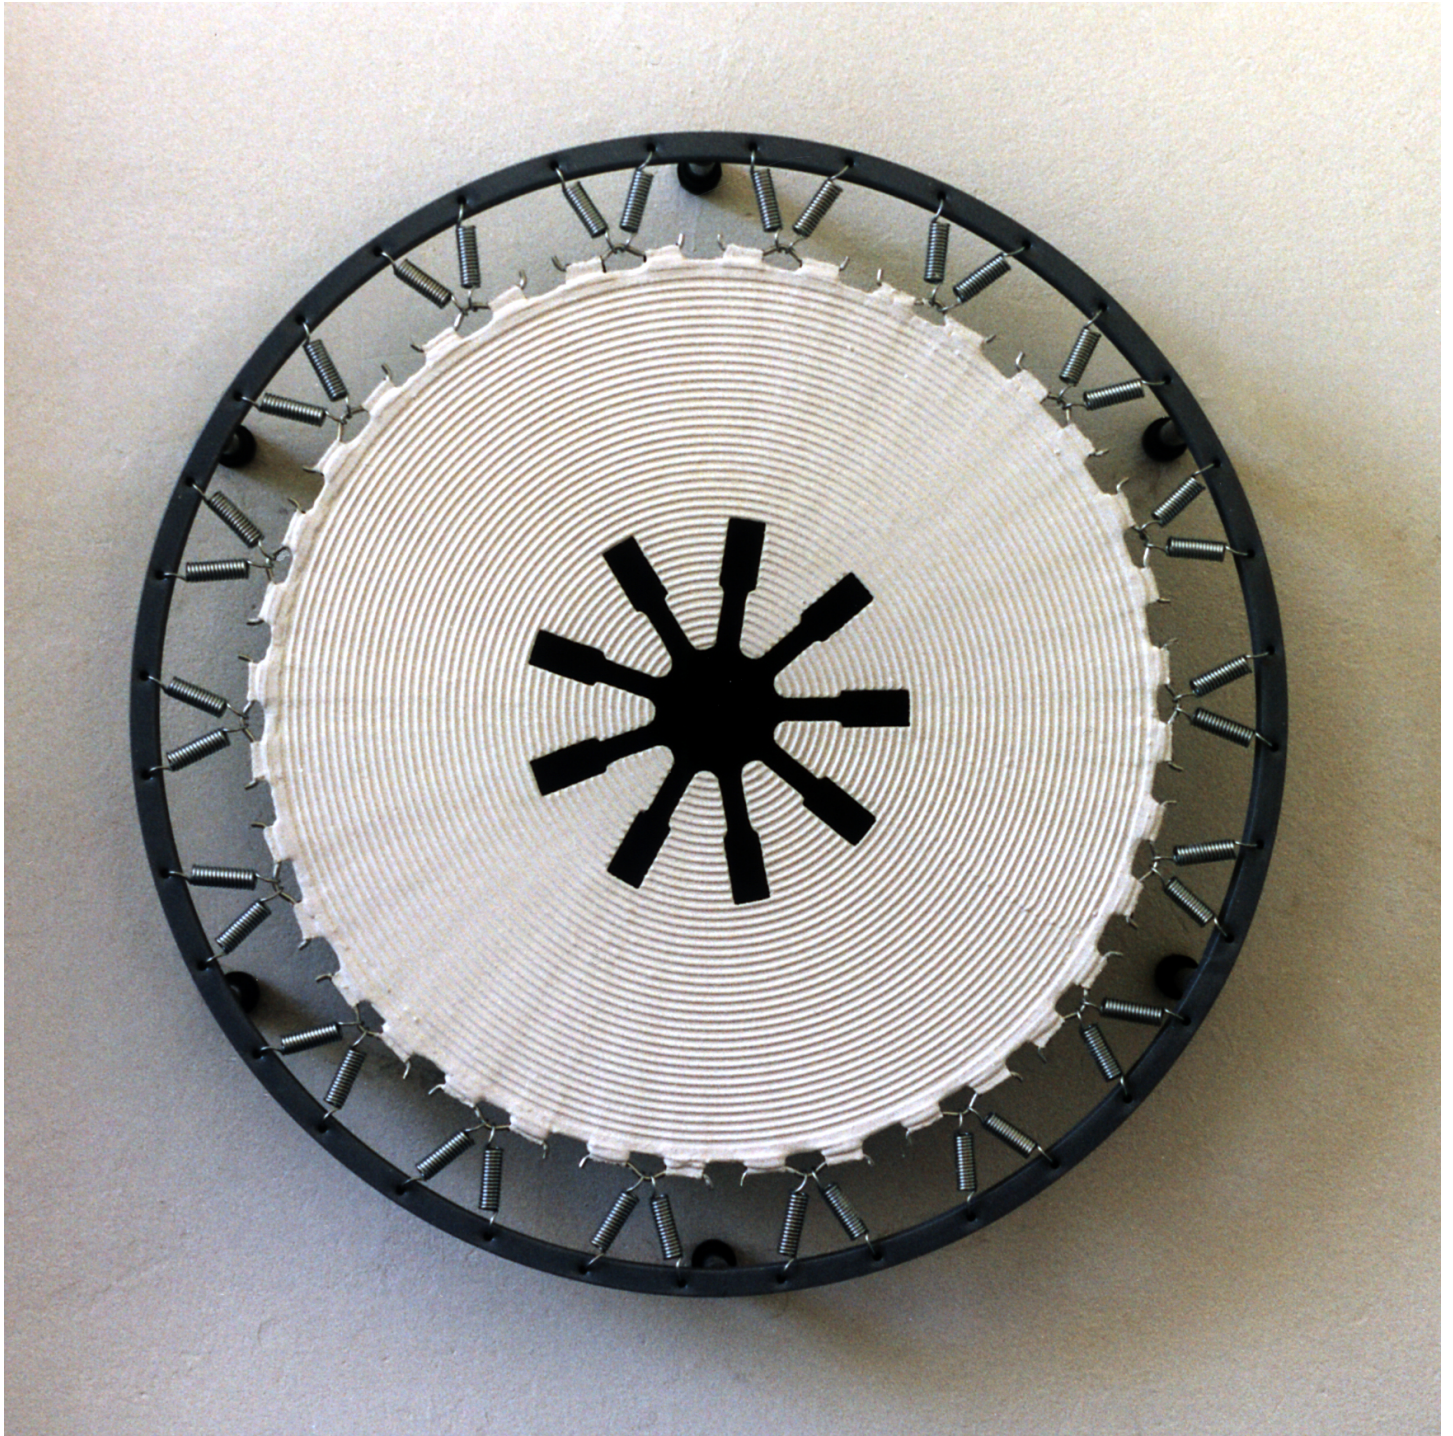

Eberhard Bosslet

Title	DD 06-8/2000 S/W
Year	2000
Materials	Paint on Canvas, Rubber, Steel, coated, Steel, galvanized
Dimensions	102x102x13cm
Category	01. PAINTING
Showed at	Galerie Bochynek, Düsseldorf, D, Stadtgalerie, Saarbrücken, D
Photographer	Bosslet, Eberhard
Copyright	BOSSLET at VG-Bild/Kunst, Bonn, Germany
Series	1993 - 2004 ANALOGIC DISCS
Location	Studio Dresden Übigau, 2000 - 2019, D
Solo Show	2002 Analoge Scheiben, Galerie Bochynek, Düsseldorf, D, 2006/07 "Group Show", Stadtgalerie Saarbrücken, D, Curator Ernest W. Uthemann
Group Shows	
Cities	Dresden, Germany