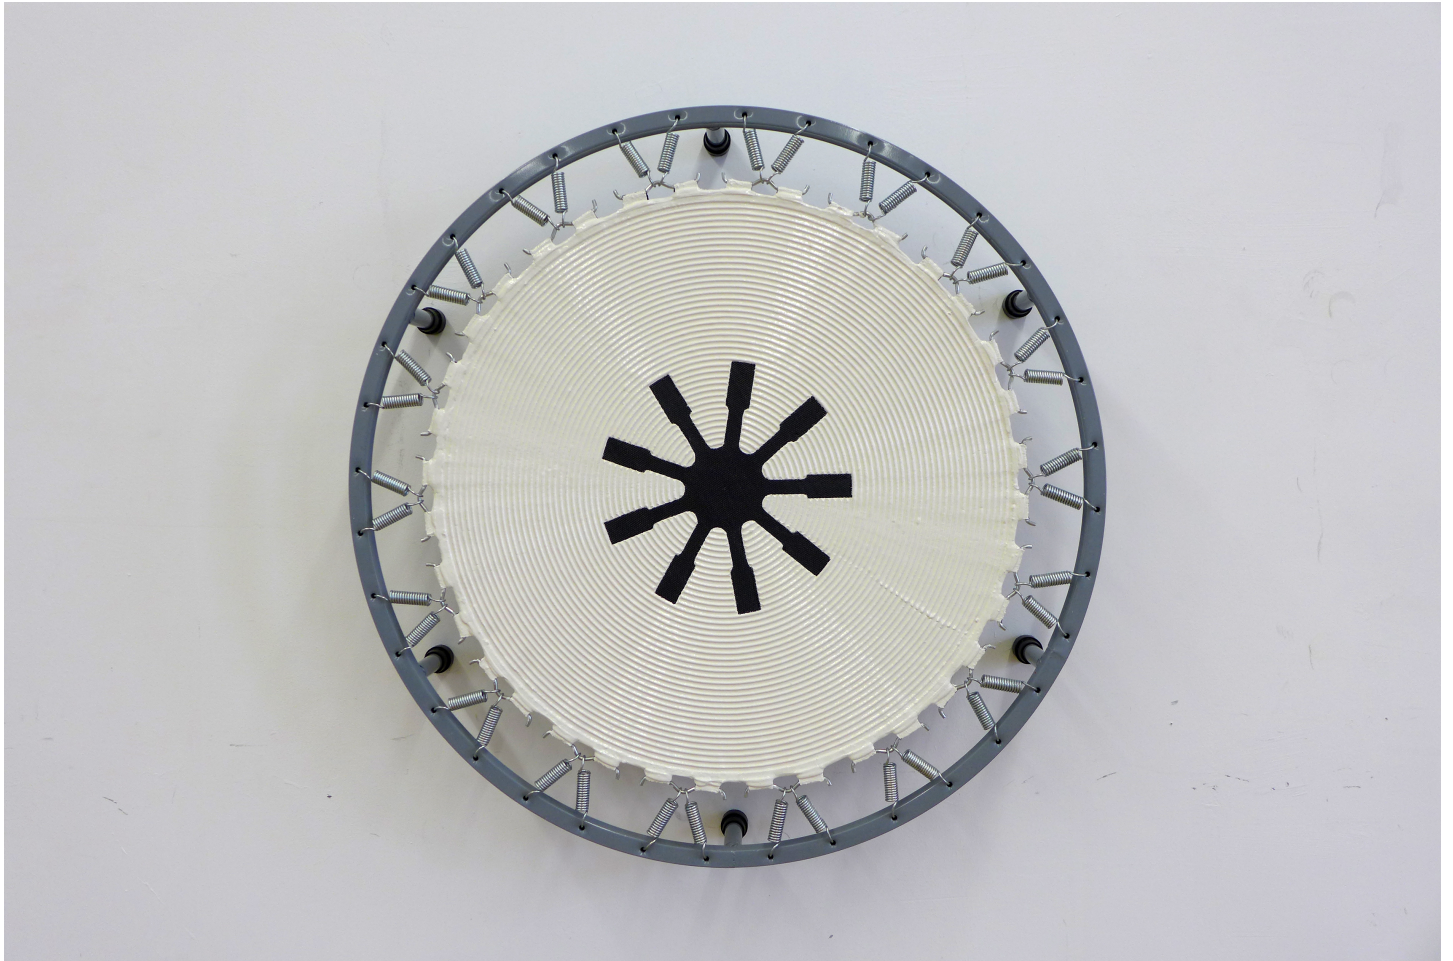

Eberhard Bosslet

Title	DD 06-8/2000 S/W
Year	2000
Materials	Paint on Canvas, Rubber, Steel, coated, Steel, galvanized
Dimensions	102x102x13cm
Category	01. PAINTING
Showed at	Galerie Bochynek, Düsseldorf, D, Stadtgalerie, Saarbrücken, D, Uferhalle Am Schloss, Dresden, D
Photographer	Bosslet, Eberhard
Copyright	BOSSLET at VG-Bild/Kunst, Bonn, Germany
Series	1993 - 2004 ANALOGIC DISCS
Location	Studio Dresden Übigau, 2000 - 2019, D
Solo Show	
Group Shows	
Cities	Dresden, Germany
Producer/Supplier	Bilgery GmbH, Langgöns, D, Decker Bauwerkzeuge, Aichach, D, PCI GmbH, Augsburg, D
Gallery	
Price Category	grade 019