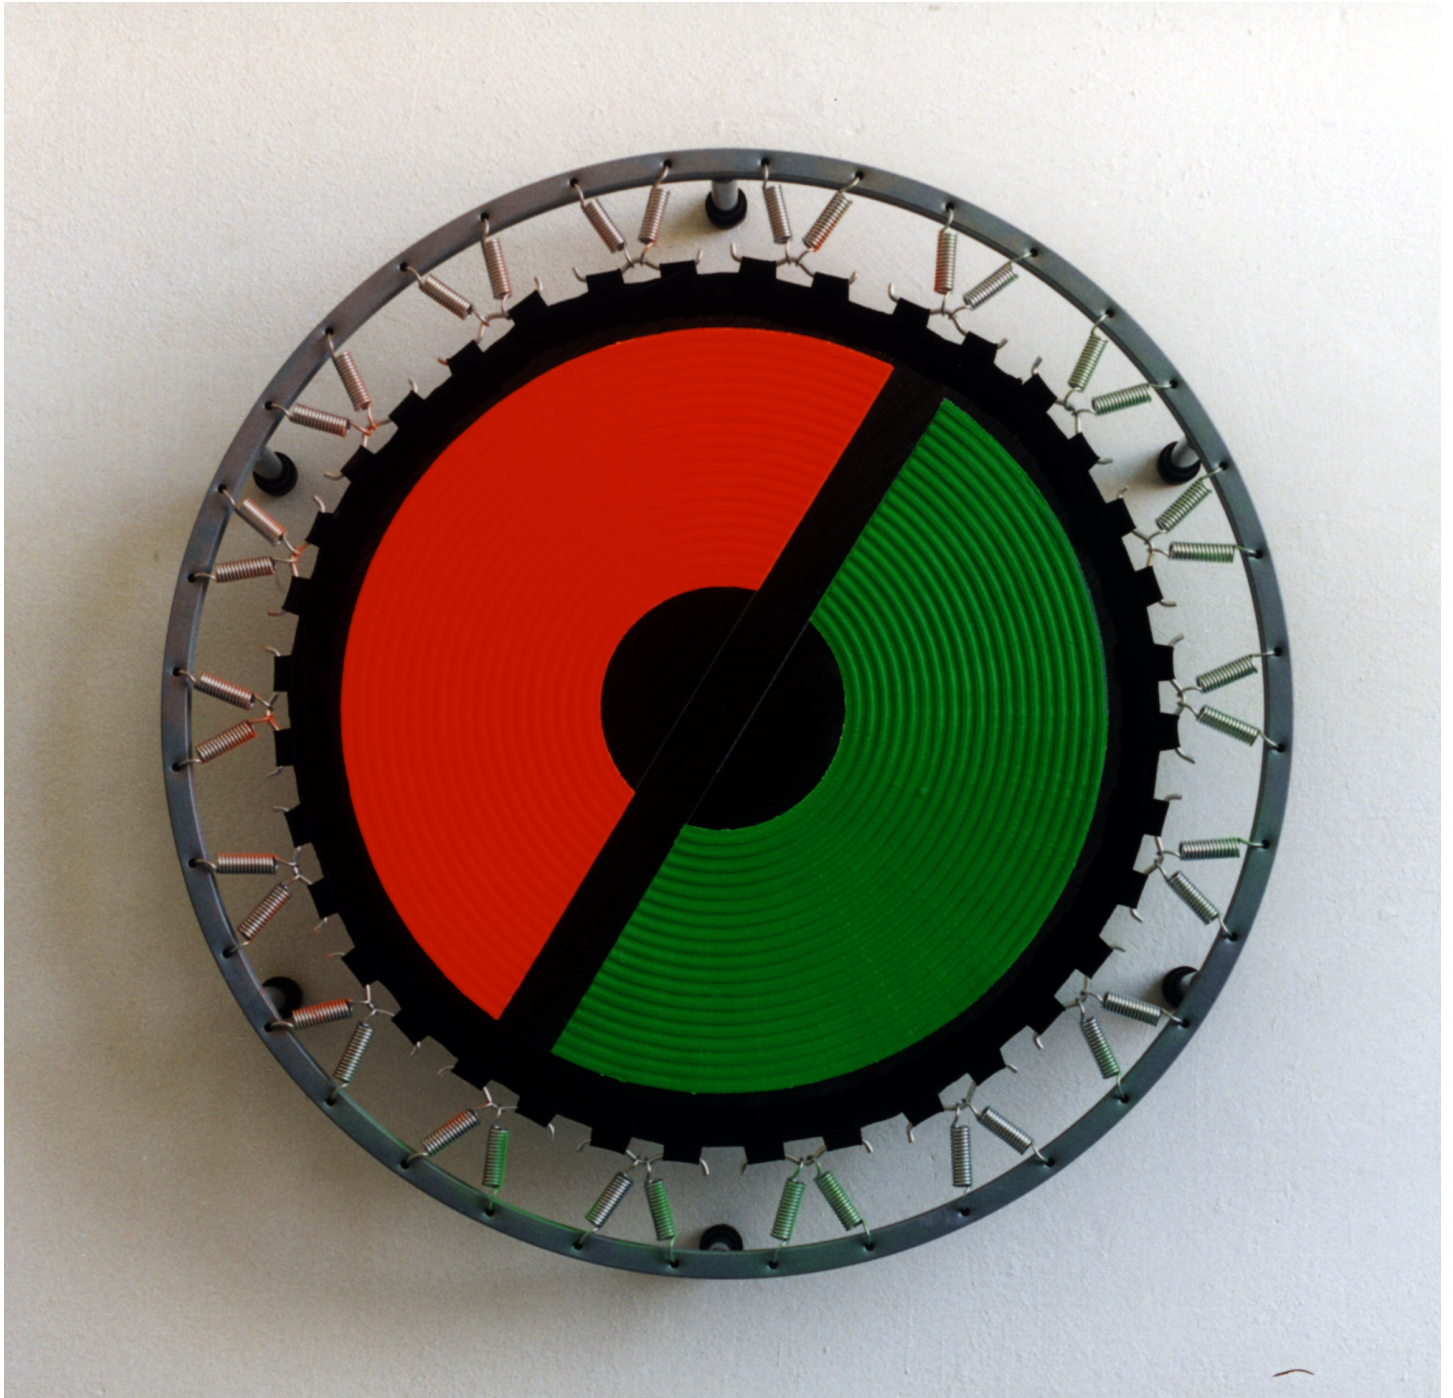

# Eberhard Bosslet

Title	DD 05-8/2000 O/G
Year	2000
Materials	Paint on Canvas, Rubber, Steel, coated, Steel, galvanized
Dimensions	102x102x13cm
Category	01. PAINTING
Showed at	Galerie Bochynek, Düsseldorf, D, Stadtgalerie, Saarbrücken, D
Photographer	Bosslet, Eberhard
Copyright	BOSSLET at VG-Bild/Kunst, Bonn, Germany
Series	1993 - 2004 ANALOGIC DISCS
Location	Studio Dresden Übigau, 2000 - 2019, D
Solo Show	2002 Analoge Scheiben, Galerie Bochynek, Düsseldorf, D, 2006/07 "Group Show", Stadtgalerie Saarbrücken, D, Curator Ernest W. Uthemann
Group Shows	
Cities	Dresden, Germany
Producer/Supplier	Bilgery GmbH, Langgöns, D, Decker Bauwerkzeuge, Aichach, D, PCI GmbH, Augsburg, D

Gallery

Price Category

grade 019