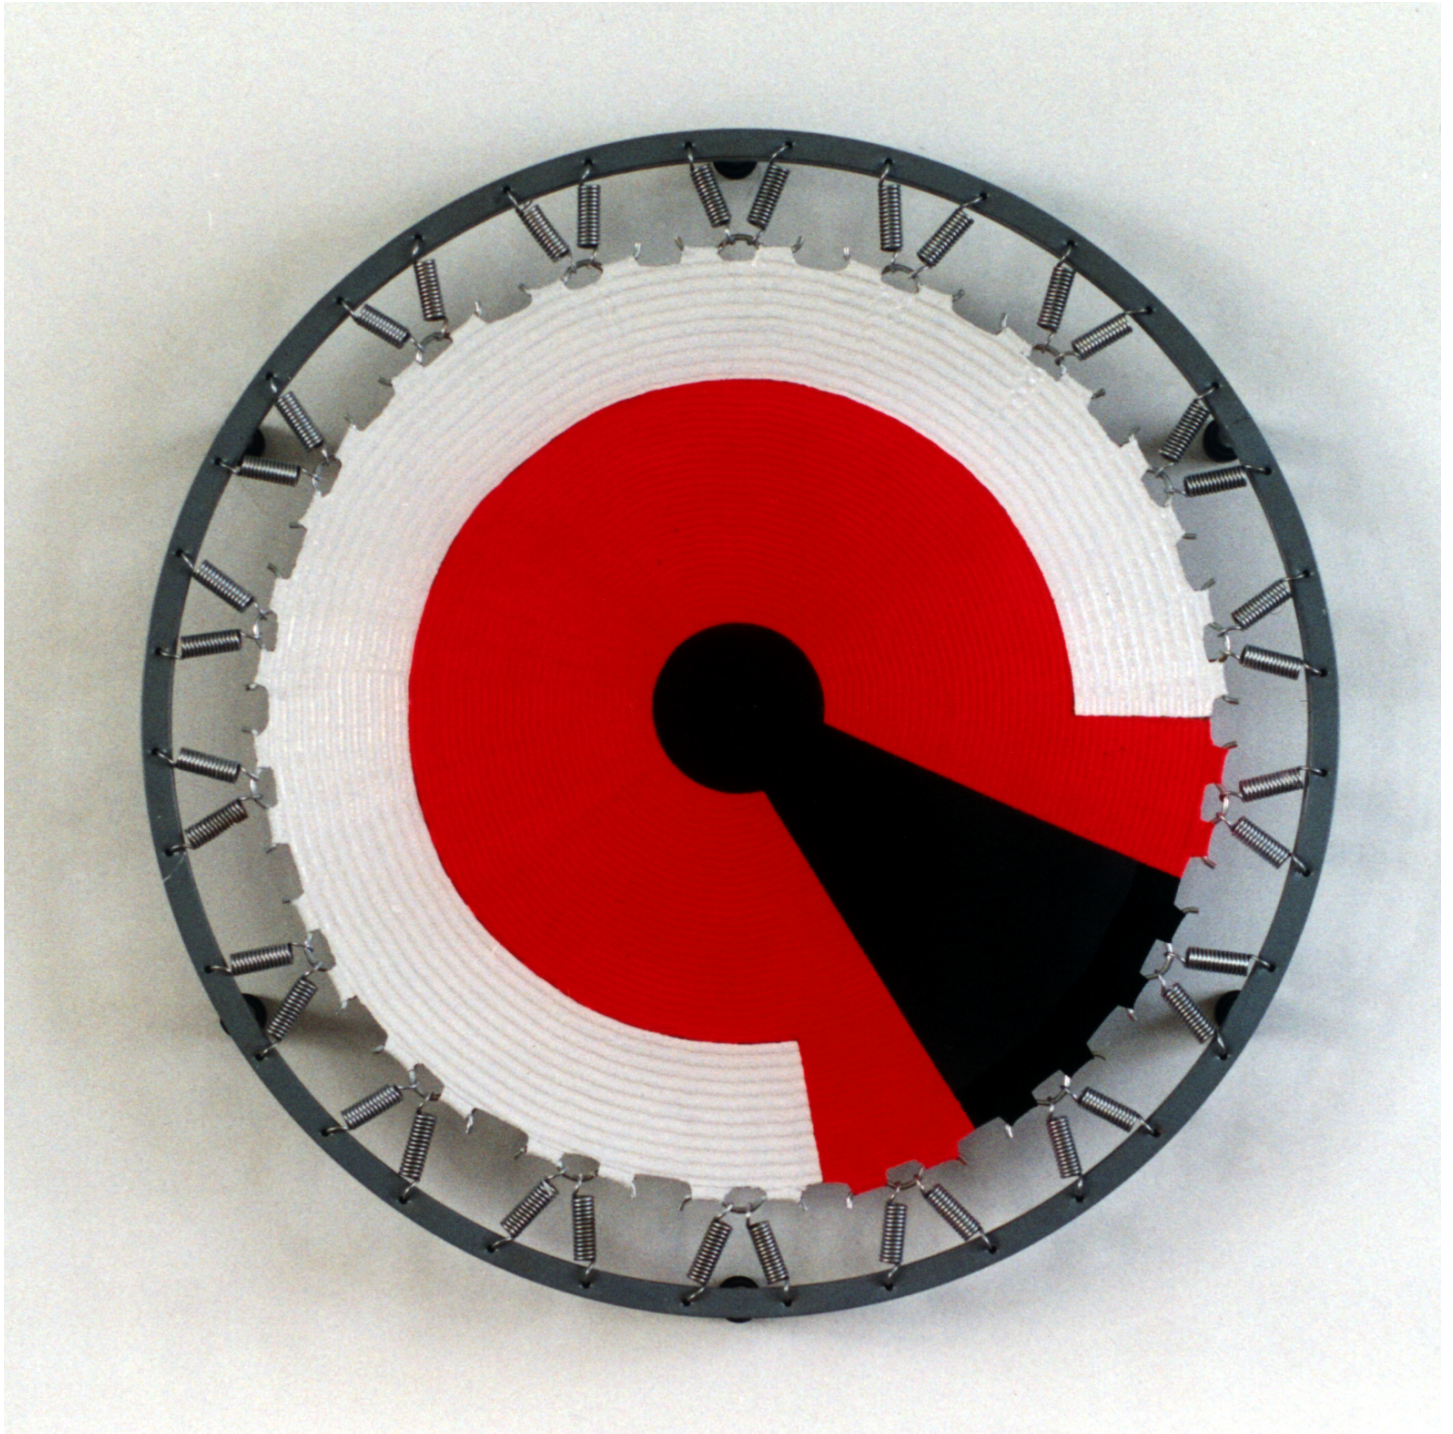

Eberhard Bosslet

Title	DD 02-2/2000
Year	2000
Materials	Paint on Canvas, Rubber, Steel, coated, Steel, galvanized
Dimensions	102x102x13cm
Category	01. PAINTING
Showed at	Galerie Bochynek, Düsseldorf, D
Photographer	Bosslet, Eberhard
Copyright	BOSSLET at VG-Bild/Kunst, Bonn, Germany
Series	1993 - 2004 ANALOGIC DISCS
Location	Studio Dresden Übigau, 2000 - 2019, D
Solo Show	2002 Analoge Scheiben, Galerie Bochynek, Düsseldorf, D
Group Shows	
Cities	Dresden, Germany
Producer/Supplier	Bilgery GmbH, Langgöns, D, Decker Bauwerkzeuge, Aichach, D, PCI GmbH, Augsburg,